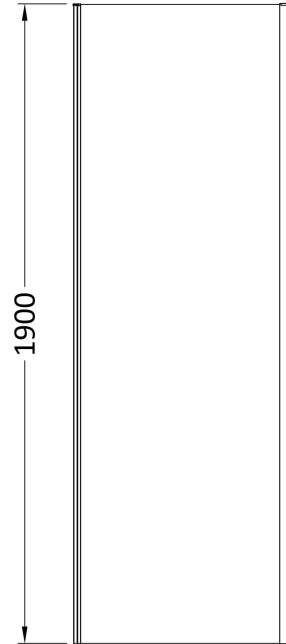

Sales Code: SMS P70-E6

Description: 1900 X 700mm Side Panel

Product Dimensions

Height (mm):	1900
Width (mm):	690
Depth (mm):	31
Nett Weight (kg):	20.2

Packaging Dimensions

Height (mm):	1962
Width (mm):	690
Length (mm):	60
Gross Weight (kg):	20.2

Packaging Data

Box Colour:	Brown Cardboard Box - Printed
Box Qty:	1
Label Size:	100 x 50
Label Colour:	Not Applicable
Label Qty:	0

Outer Box Dimensions (If Applicable)

Height (mm):	
Width (mm):	
Depth (mm):	
Length (mm):	
Gross Weight (kg):	
Barcode:	5056678432341

Product Details

Country of Origin:	China
Fitting Instruction:	No
CE & UKCA:	No
Profile Material:	Aluminium
Profile Finish:	Chrome
Adjustments (mm):	672mm-690mm
Entry Width (mm):	N/A
Swing In Dim (mm):	N/A
Swing Out Dim (mm):	N/A
Radius (mm):	Not Applicable
Glass Thickness (mm):	6
Easy Fit:	Yes
Easy Clean:	No
Handle Style:	Not Applicable
Handle Material:	Not Applicable
Enclosure Design:	Semi-Frameless
Wheel Type:	Not Applicable
Support Bar Included:	Support Bar Not Included
Extras:	None