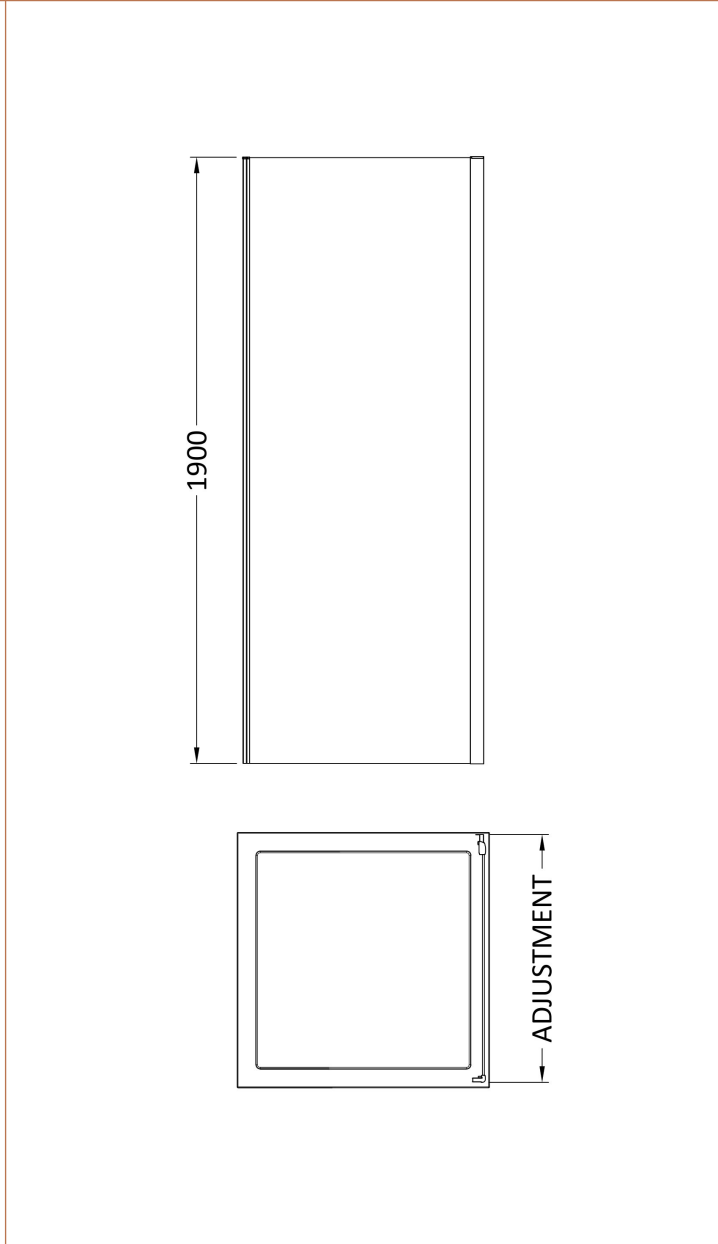

Sales Code: SMSPT0-E6

Description: 1900 X 700mm Side Panel

Product Dimensions

Height (mm):	1900
Width (mm):	690
Depth (mm):	31
Nett Weight (kg):	20.2

Packaging Dimensions

Height (mm):	1962
Width (mm):	690
Length (mm):	60
Gross Weight (kg):	20.2

Packaging Data

Box Colour:	Brown Cardboard Box - Printed
Box Qty:	1
Label Size:	100 x 50
Label Colour:	Not Applicable
Label Qty:	0

Outer Box Dimensions (If Applicable)

Height (mm):	
Width (mm):	
Depth (mm):	
Length (mm):	
Gross Weight (kg):	
Barcode:	5056678432341

Product Details

Country of Origin:	China
Fitting Instruction:	No
CE & UKCA:	No
Profile Material:	Aluminium
Profile Finish:	Chrome
Adjustments (mm):	672mm-690mm
Entry Width (mm):	N/A
Swing In Dim (mm):	N/A
Swing Out Dim (mm):	N/A
Radius (mm):	Not Applicable
Glass Thickness (mm):	6
Easy Fit:	Yes
Easy Clean:	No
Handle Style:	Not Applicable
Handle Material:	Not Applicable
Enclosure Design:	Semi-Frameless
Wheel Type:	Not Applicable
Support Bar Included:	Support Bar Not Included
Extras:	None