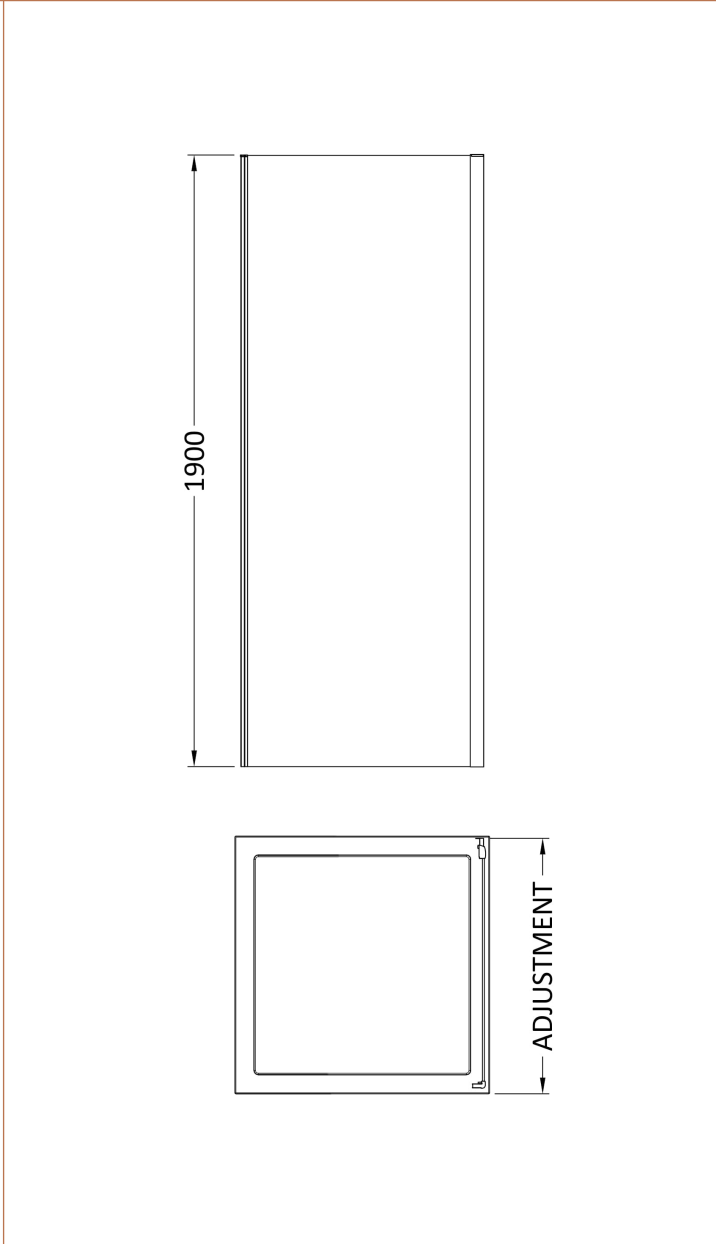

Sales Code: SMS P70-E6

Description: 1900 X 700mm Side Panel

Product Dimensions	
Height (mm):	1900
Width (mm):	690
Depth (mm):	31
Nett Weight (kg):	20.2
Packaging Dimensions	
Height (mm):	1962
Width (mm):	690
Length (mm):	60
Gross Weight (kg):	20.2
Packaging Data	
Box Colour:	Brown Cardboard Box - Printed
Box Qty:	1
Label Size:	100 x 50
Label Colour:	Not Applicable
Label Qty:	0
Outer Box Dimensions (If Applicable)	
Height (mm):	
Width (mm):	
Depth (mm):	
Length (mm):	
Gross Weight (kg):	
Barcode:	5056678432341
Product Details	
Country of Origin:	China
Fitting Instruction:	No
CE & UKCA:	No
Profile Material:	Aluminium
Profile Finish:	Chrome
Adjustments (mm):	672mm-690mm
Entry Width (mm):	N/A
Swing In Dim (mm):	N/A
Swing Out Dim (mm):	N/A
Radius (mm):	Not Applicable
Glass Thickness (mm):	6
Easy Fit:	Yes
Easy Clean:	No
Handle Style:	Not Applicable
Handle Material:	Not Applicable
Enclosure Design:	Semi-Frameless
Wheel Type:	Not Applicable
Support Bar Included:	Support Bar Not Included
Extras:	None