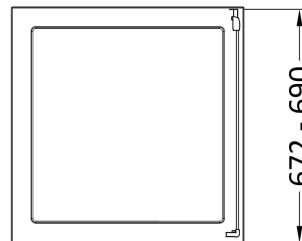

Sales Code: SMS P70-E6

Description: 1900 X 700mm Side Panel

Product Dimensions

Height (mm):	1900
Width (mm):	690
Depth (mm):	31
Nett Weight (kg):	20.2

Packaging Dimensions

Height (mm):	1962
Width (mm):	690
Length (mm):	60
Gross Weight (kg):	20.2

Packaging Data

Box Colour:	Brown Cardboard Box - Printed
Box Qty:	1
Label Size:	100 x 50
Label Colour:	Not Applicable
Label Qty:	0

Outer Box Dimensions (If Applicable)

Height (mm):	
Width (mm):	
Depth (mm):	
Length (mm):	
Gross Weight (kg):	
Barcode:	5056678432341

Product Details

Country of Origin:	China
Fitting Instruction:	No
CE & UKCA:	No
Profile Material:	Aluminium
Profile Finish:	Chrome
Adjustments (mm):	672mm-690mm
Entry Width (mm):	N/A
Swing In Dim (mm):	N/A
Swing Out Dim (mm):	N/A
Radius (mm):	Not Applicable
Glass Thickness (mm):	6
Easy Fit:	Yes
Easy Clean:	No
Handle Style:	Not Applicable
Handle Material:	Not Applicable
Enclosure Design:	Semi-Frameless
Wheel Type:	Not Applicable
Support Bar Included:	Support Bar Not Included
Extras:	None