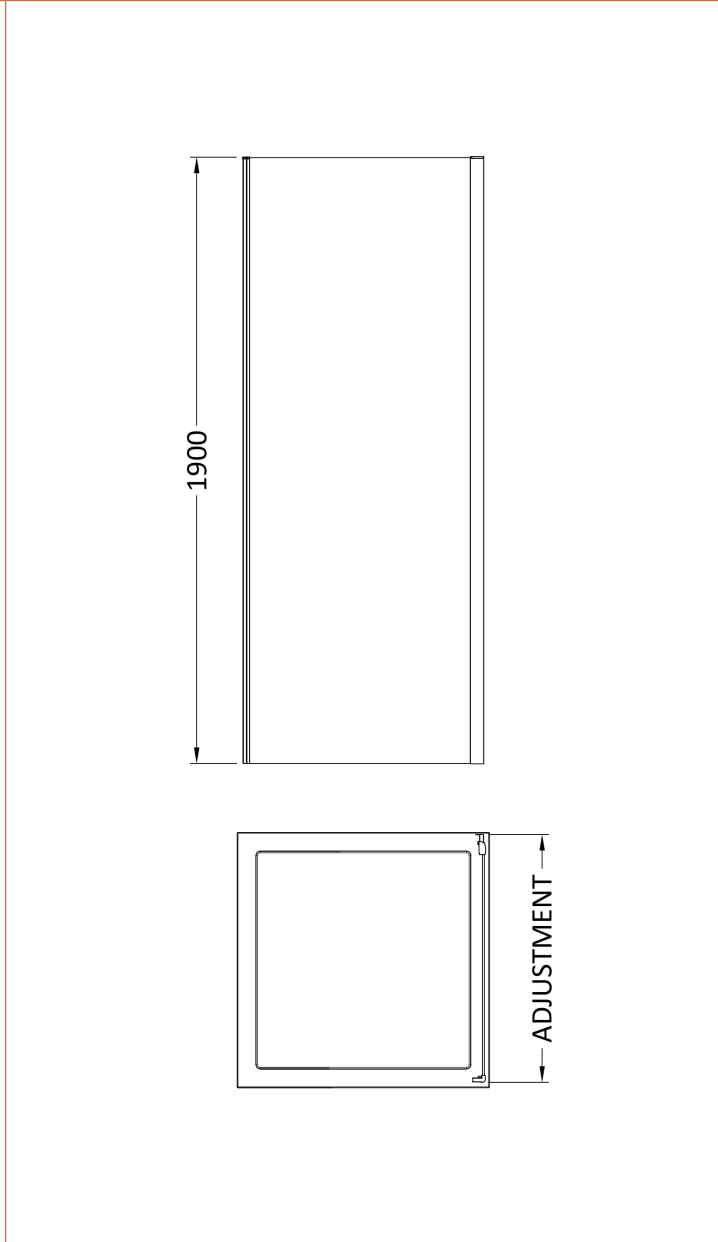

Sales Code: SMS70BB-E6

Description: 1900 X 700mm Side Panel

| Product Dimensions | |
|--------------------------------------|-------------------------------|
| Height (mm): | 1900 |
| Width (mm): | 690 |
| Depth (mm): | 31 |
| Nett Weight (kg): | 20.2 |
| Packaging Dimensions | |
| Height (mm): | 1962 |
| Width (mm): | 690 |
| Length (mm): | 60 |
| Gross Weight (kg): | 20.2 |
| Packaging Data | |
| Box Colour: | Brown Cardboard Box - Printed |
| Box Qty: | 1 |
| Label Size: | 100 x 50 |
| Label Colour: | Not Applicable |
| Label Qty: | 0 |
| Outer Box Dimensions (If Applicable) | |
| Height (mm): | |
| Width (mm): | |
| Depth (mm): | |
| Length (mm): | |
| Gross Weight (kg): | |
| Barcode: | 5056678452738 |
| Product Details | |
| Country of Origin: | China |
| Fitting Instruction: | No |
| CE & UKCA: | No |
| Profile Material: | Aluminium |
| Profile Finish: | Brushed Brass |
| Adjustments (mm): | 672mm-690mm |
| Entry Width (mm): | N/A |
| Swing In Dim (mm): | N/A |
| Swing Out Dim (mm): | N/A |
| Radius (mm): | Not Applicable |
| Glass Thickness (mm): | 6 |
| Easy Fit: | Yes |
| Easy Clean: | No |
| Handle Style: | Not Applicable |
| Handle Material: | Not Applicable |
| Enclosure Design: | Semi-Frameless |
| Wheel Type: | Not Applicable |
| Support Bar Included: | Support Bar Not Included |
| Extras: | None |