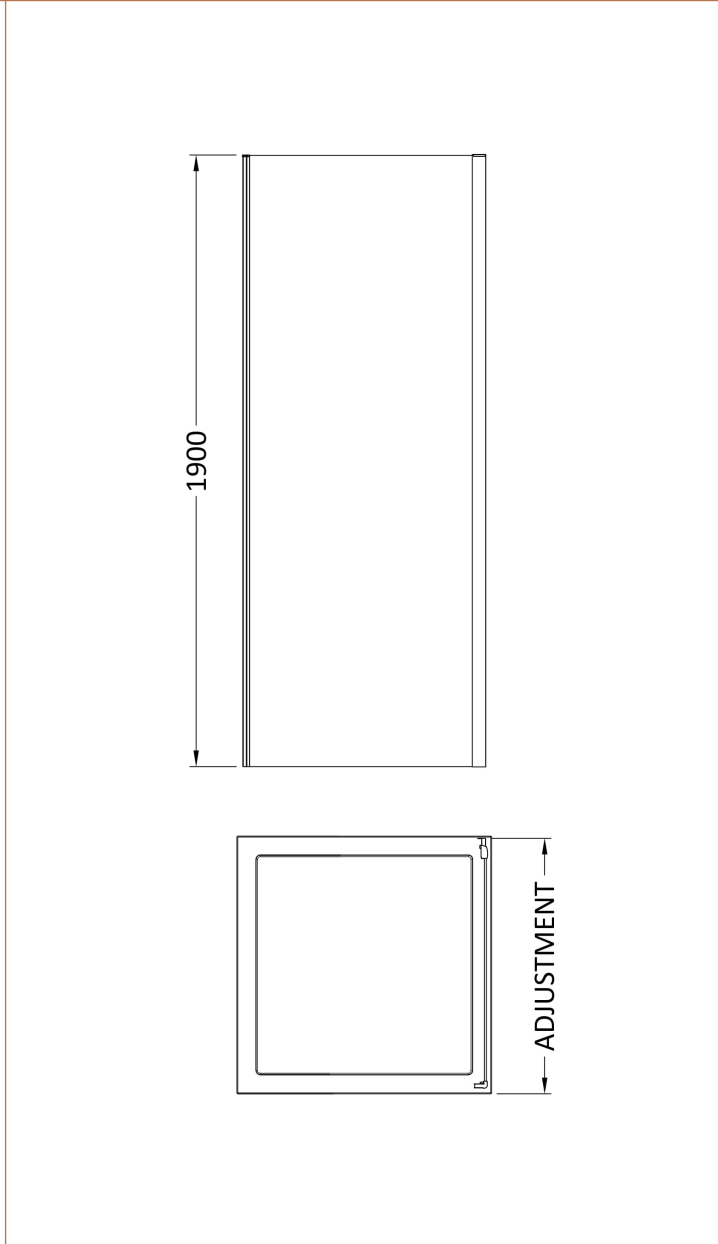

Sales Code: SMS70BB-E6

Description: 1900 X 700mm Side Panel

Product Dimensions

Height (mm):	1900
Width (mm):	690
Depth (mm):	31
Nett Weight (kg):	20.2

Packaging Dimensions

Height (mm):	1962
Width (mm):	690
Length (mm):	60
Gross Weight (kg):	20.2

Packaging Data

Box Colour:	Brown Cardboard Box - Printed
Box Qty:	1
Label Size:	100 x 50
Label Colour:	Not Applicable
Label Qty:	0

Outer Box Dimensions (If Applicable)

Height (mm):	
Width (mm):	
Depth (mm):	
Length (mm):	
Gross Weight (kg):	
Barcode:	5056678452738

Product Details

Country of Origin:	China
Fitting Instruction:	No
CE & UKCA:	No
Profile Material:	Aluminium
Profile Finish:	Brushed Brass
Adjustments (mm):	672mm-690mm
Entry Width (mm):	N/A
Swing In Dim (mm):	N/A
Swing Out Dim (mm):	N/A
Radius (mm):	Not Applicable
Glass Thickness (mm):	6
Easy Fit:	Yes
Easy Clean:	No
Handle Style:	Not Applicable
Handle Material:	Not Applicable
Enclosure Design:	Semi-Frameless
Wheel Type:	Not Applicable
Support Bar Included:	Support Bar Not Included
Extras:	None