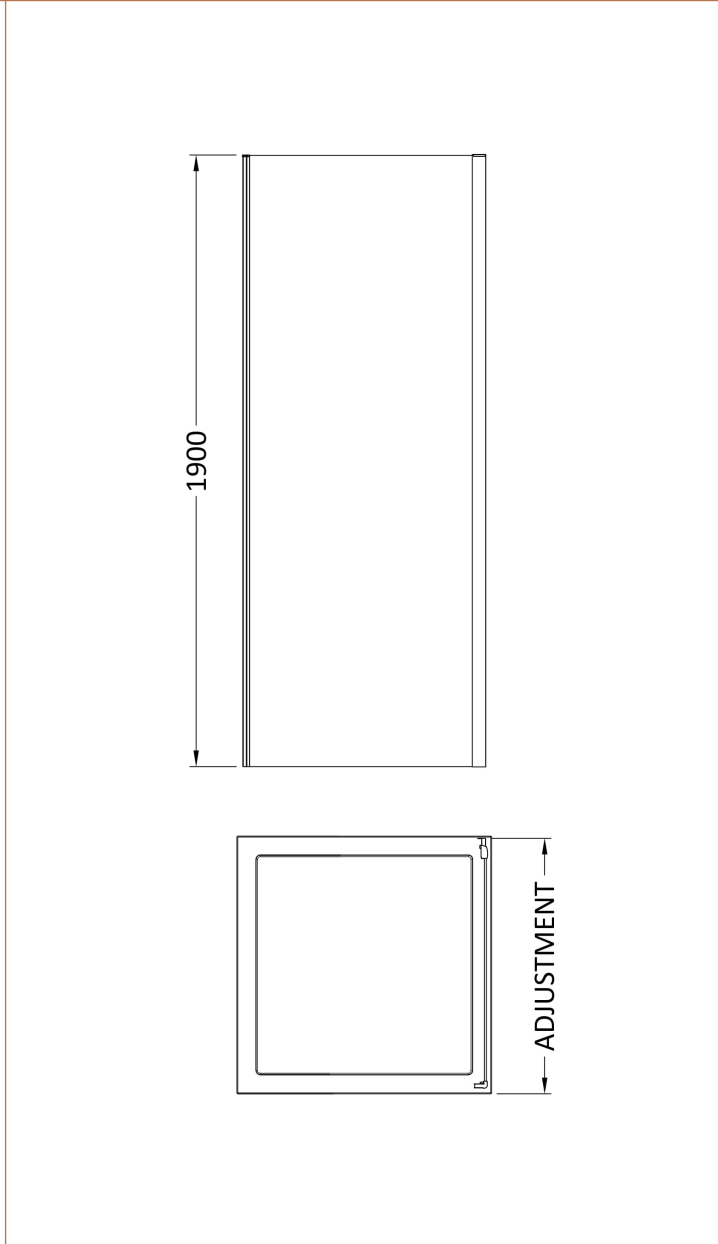

Sales Code: SMS70BP-E6

Description: 1900 X 700mm Side Panel

Product Dimensions	
Height (mm):	1900
Width (mm):	690
Depth (mm):	31
Nett Weight (kg):	20.2
Packaging Dimensions	
Height (mm):	1962
Width (mm):	690
Length (mm):	60
Gross Weight (kg):	20.2
Packaging Data	
Box Colour:	Brown Cardboard Box - Printed
Box Qty:	1
Label Size:	100 x 50
Label Colour:	Not Applicable
Label Qty:	0
Outer Box Dimensions (If Applicable)	
Height (mm):	
Width (mm):	
Depth (mm):	
Length (mm):	
Gross Weight (kg):	
Barcode:	5056678452394
Product Details	
Country of Origin:	China
Fitting Instruction:	No
CE & UKCA:	No
Profile Material:	Aluminium
Profile Finish:	Matt Black
Adjustments (mm):	672mm-690mm
Entry Width (mm):	N/A
Swing In Dim (mm):	N/A
Swing Out Dim (mm):	N/A
Radius (mm):	Not Applicable
Glass Thickness (mm):	6
Easy Fit:	Yes
Easy Clean:	No
Handle Style:	Not Applicable
Handle Material:	Not Applicable
Enclosure Design:	Semi-Frameless
Wheel Type:	Not Applicable
Support Bar Included:	Support Bar Not Included
Extras:	None