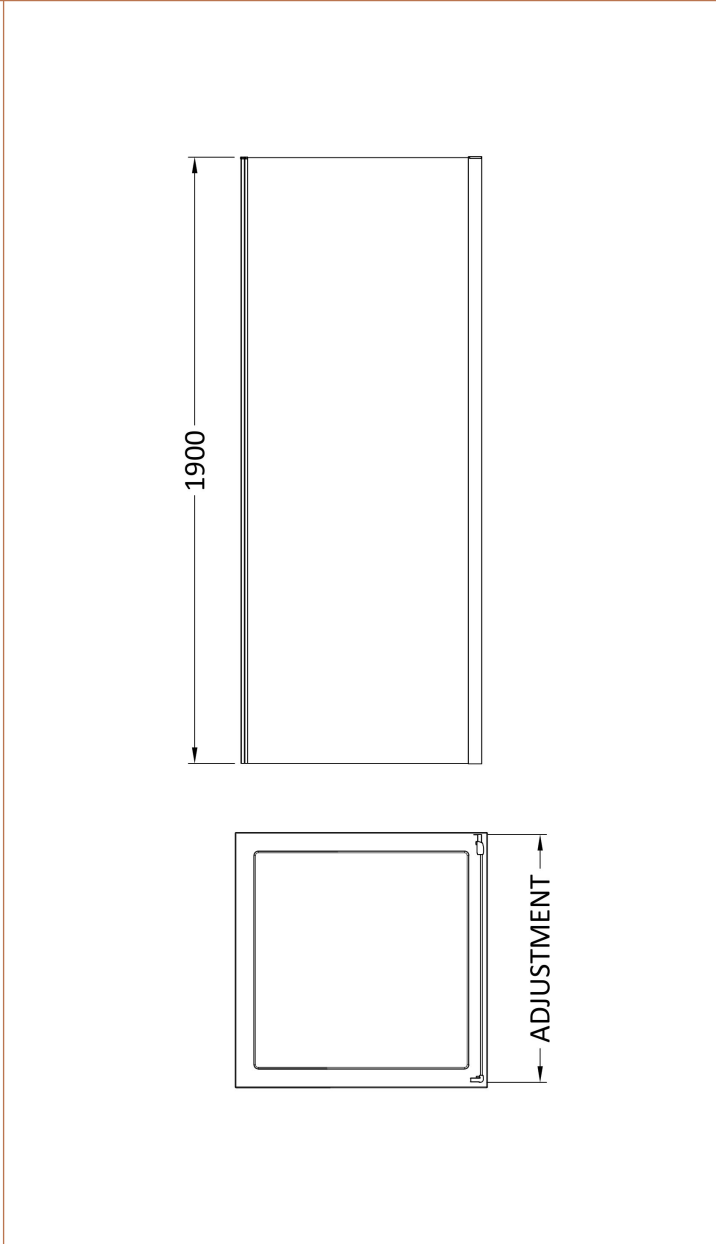

Sales Code: SMS70BP-E6

Description: 1900 X 700mm Side Panel

Product Dimensions	
Height (mm):	1900
Width (mm):	690
Depth (mm):	31
Nett Weight (kg):	20.2
Packaging Dimensions	
Height (mm):	1962
Width (mm):	690
Length (mm):	60
Gross Weight (kg):	20.2
Packaging Data	
Box Colour:	Brown Cardboard Box - Printed
Box Qty:	1
Label Size:	100 x 50
Label Colour:	Not Applicable
Label Qty:	0
Outer Box Dimensions (If Applicable)	
Height (mm):	
Width (mm):	
Depth (mm):	
Length (mm):	
Gross Weight (kg):	
Barcode:	5056678452394
Product Details	
Country of Origin:	China
Fitting Instruction:	No
CE & UKCA:	No
Profile Material:	Aluminium
Profile Finish:	Matt Black
Adjustments (mm):	672mm-690mm
Entry Width (mm):	N/A
Swing In Dim (mm):	N/A
Swing Out Dim (mm):	N/A
Radius (mm):	Not Applicable
Glass Thickness (mm):	6
Easy Fit:	Yes
Easy Clean:	No
Handle Style:	Not Applicable
Handle Material:	Not Applicable
Enclosure Design:	Semi-Frameless
Wheel Type:	Not Applicable
Support Bar Included:	Support Bar Not Included
Extras:	None