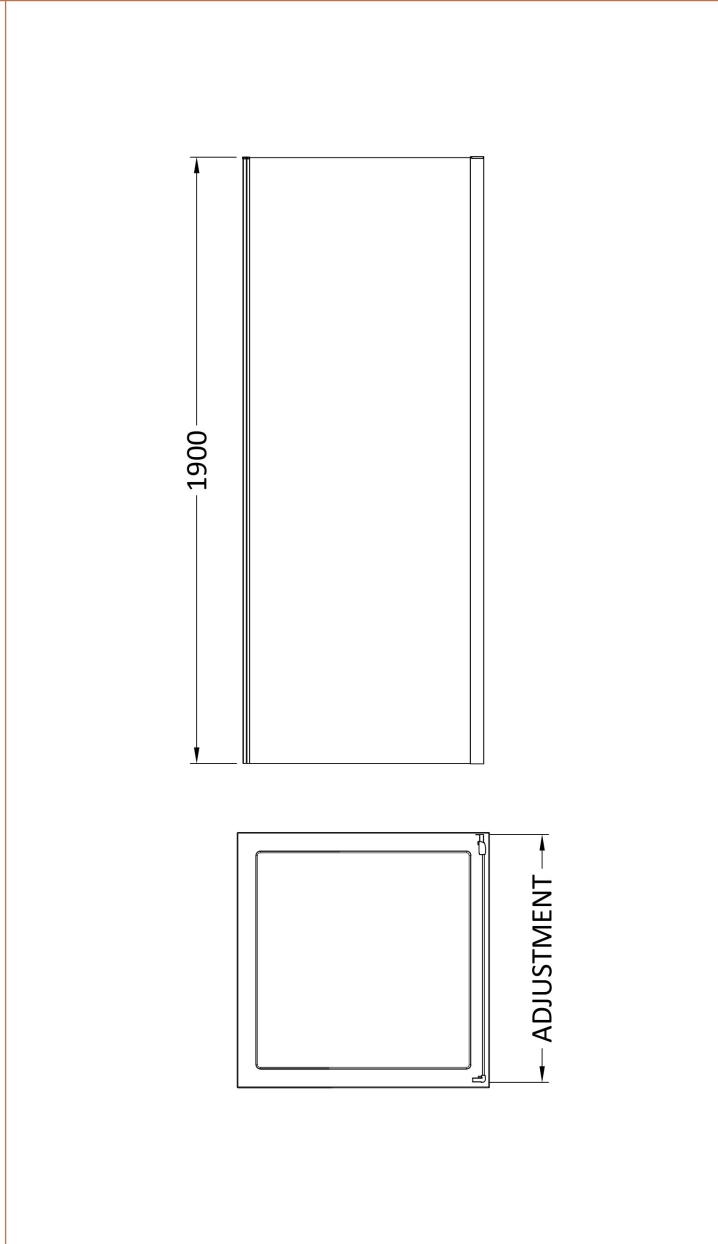

Sales Code: SMSPT6-E6

Description: 1900 X 760mm Side Panel

Product Dimensions

Height (mm):	1900
Width (mm):	750
Depth (mm):	31
Nett Weight (kg):	21.9

Packaging Dimensions

Height (mm):	1962
Width (mm):	750
Length (mm):	60
Gross Weight (kg):	21.9

Packaging Data

Box Colour:	Brown Cardboard Box - Printed
Box Qty:	1
Label Size:	100 x 50
Label Colour:	Not Applicable
Label Qty:	0

Outer Box Dimensions (If Applicable)

Height (mm):	
Width (mm):	
Depth (mm):	
Length (mm):	
Gross Weight (kg):	
Barcode:	5056678432358

Product Details

Country of Origin:	China
Fitting Instruction:	No
CE & UKCA:	No
Profile Material:	Aluminium
Profile Finish:	Chrome
Adjustments (mm):	715mm - 735mm
Entry Width (mm):	N/A
Swing In Dim (mm):	N/A
Swing Out Dim (mm):	N/A
Radius (mm):	Not Applicable
Glass Thickness (mm):	6
Easy Fit:	Yes
Easy Clean:	No
Handle Style:	Not Applicable
Handle Material:	Not Applicable
Enclosure Design:	Semi-Frameless
Wheel Type:	Not Applicable
Support Bar Included:	Support Bar Not Included
Extras:	None