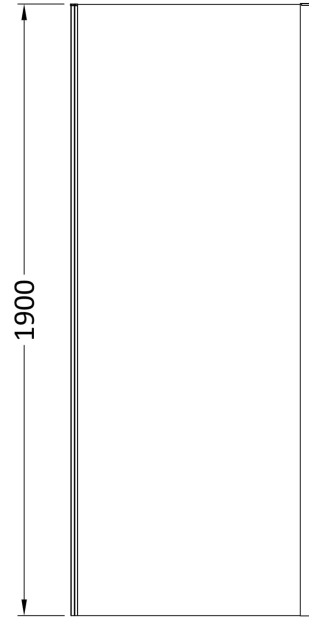

Sales Code: SMSPT6-E6

Description: 1900 X 760mm Side Panel

Product Dimensions

Height (mm):	1900
Width (mm):	750
Depth (mm):	31
Nett Weight (kg):	21.9

Packaging Dimensions

Height (mm):	1962
Width (mm):	750
Length (mm):	60
Gross Weight (kg):	21.9

Packaging Data

Box Colour:	Brown Cardboard Box - Printed
Box Qty:	1
Label Size:	100 x 50
Label Colour:	Not Applicable
Label Qty:	0

Outer Box Dimensions (If Applicable)

Height (mm):	
Width (mm):	
Depth (mm):	
Length (mm):	
Gross Weight (kg):	
Barcode:	5056678432358

Product Details

Country of Origin:	China
Fitting Instruction:	No
CE & UKCA:	No
Profile Material:	Aluminium
Profile Finish:	Chrome
Adjustments (mm):	715mm - 735mm
Entry Width (mm):	N/A
Swing In Dim (mm):	N/A
Swing Out Dim (mm):	N/A
Radius (mm):	Not Applicable
Glass Thickness (mm):	6
Easy Fit:	Yes
Easy Clean:	No
Handle Style:	Not Applicable
Handle Material:	Not Applicable
Enclosure Design:	Semi-Frameless
Wheel Type:	Not Applicable
Support Bar Included:	Support Bar Not Included
Extras:	None