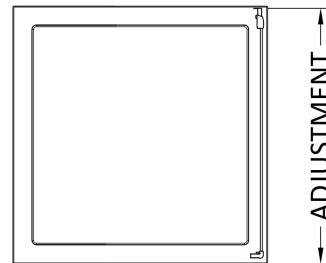

Sales Code: SMSPT6-E6

Description: 1900 X 760mm Side Panel

Product Dimensions

Height (mm):	1900
Width (mm):	750
Depth (mm):	31
Nett Weight (kg):	21.9

Packaging Dimensions

Height (mm):	1962
Width (mm):	750
Length (mm):	60
Gross Weight (kg):	21.9

Packaging Data

Box Colour:	Brown Cardboard Box - Printed
Box Qty:	1
Label Size:	100 x 50
Label Colour:	Not Applicable
Label Qty:	0

Outer Box Dimensions (If Applicable)

Height (mm):	
Width (mm):	
Depth (mm):	
Length (mm):	
Gross Weight (kg):	
Barcode:	5056678432358

Product Details

Country of Origin:	China
Fitting Instruction:	No
CE & UKCA:	No
Profile Material:	Aluminium
Profile Finish:	Chrome
Adjustments (mm):	715mm - 735mm
Entry Width (mm):	N/A
Swing In Dim (mm):	N/A
Swing Out Dim (mm):	N/A
Radius (mm):	Not Applicable
Glass Thickness (mm):	6
Easy Fit:	Yes
Easy Clean:	No
Handle Style:	Not Applicable
Handle Material:	Not Applicable
Enclosure Design:	Semi-Frameless
Wheel Type:	Not Applicable
Support Bar Included:	Support Bar Not Included
Extras:	None