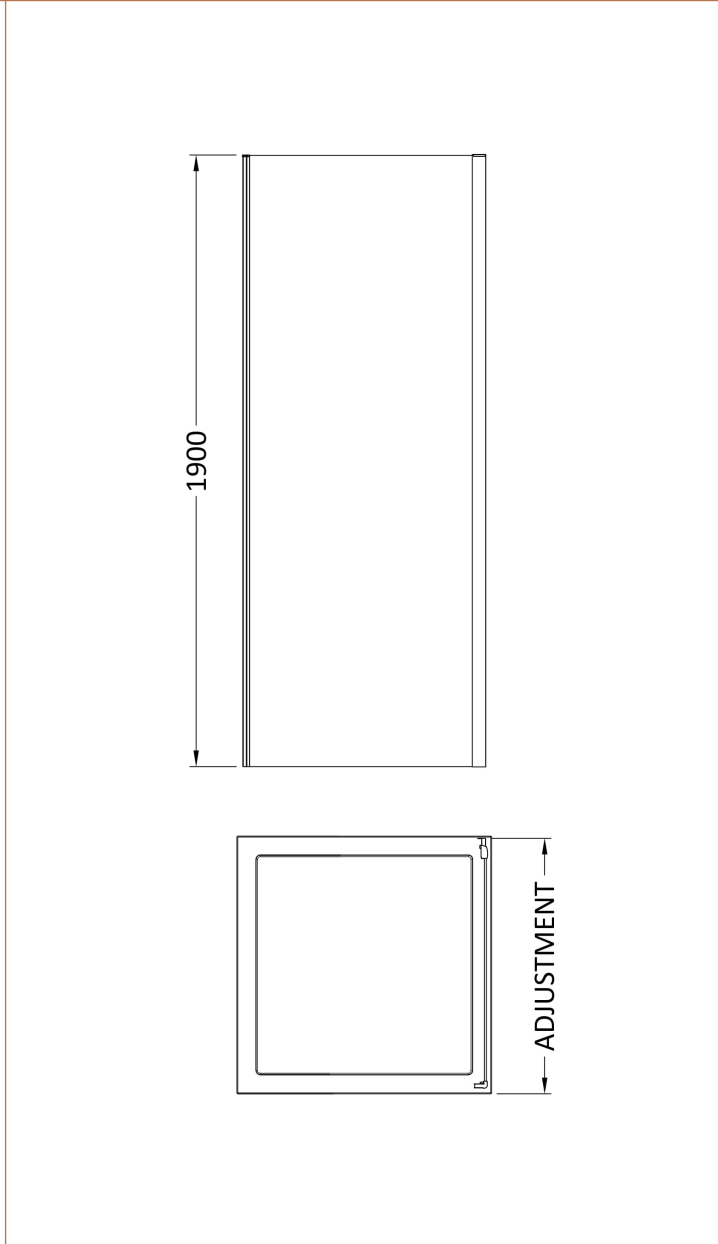

Sales Code: SMS76BB-E6

Description: 1900 X 760mm Side Panel

Product Dimensions

Height (mm):	1900
Width (mm):	750
Depth (mm):	31
Nett Weight (kg):	21.9

Packaging Dimensions

Height (mm):	1962
Width (mm):	750
Length (mm):	60
Gross Weight (kg):	21.9

Packaging Data

Box Colour:	Brown Cardboard Box - Printed
Box Qty:	1
Label Size:	100 x 50
Label Colour:	Not Applicable
Label Qty:	0

Outer Box Dimensions (If Applicable)

Height (mm):	
Width (mm):	
Depth (mm):	
Length (mm):	
Gross Weight (kg):	
Barcode:	5056678452745

Product Details

Country of Origin:	China
Fitting Instruction:	No
CE & UKCA:	No
Profile Material:	Aluminium
Profile Finish:	Brushed Brass
Adjustments (mm):	715mm - 735mm
Entry Width (mm):	N/A
Swing In Dim (mm):	N/A
Swing Out Dim (mm):	N/A
Radius (mm):	Not Applicable
Glass Thickness (mm):	6
Easy Fit:	Yes
Easy Clean:	No
Handle Style:	Not Applicable
Handle Material:	Not Applicable
Enclosure Design:	Semi-Frameless
Wheel Type:	Not Applicable
Support Bar Included:	Support Bar Not Included
Extras:	None