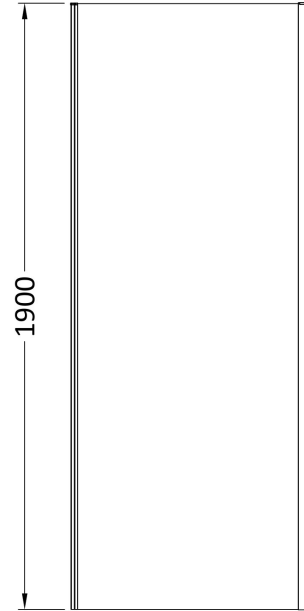

Sales Code: SMSP80-E6

Description: 1900 X 800mm Side Panel

Product Dimensions

Height (mm):	1900
Width (mm):	790
Depth (mm):	31
Nett Weight (kg):	23

Packaging Dimensions

Height (mm):	1962
Width (mm):	790
Length (mm):	60
Gross Weight (kg):	23

Packaging Data

Box Colour:	Brown Cardboard Box - Printed
Box Qty:	1
Label Size:	100 x 50
Label Colour:	Not Applicable
Label Qty:	0

Outer Box Dimensions (If Applicable)

Height (mm):	
Width (mm):	
Depth (mm):	
Length (mm):	
Gross Weight (kg):	
Barcode:	5056678432365

Product Details

Country of Origin:	China
Fitting Instruction:	No
CE & UKCA:	No
Profile Material:	Aluminium
Profile Finish:	Chrome
Adjustments (mm):	772mm - 790mm
Entry Width (mm):	N/A
Swing In Dim (mm):	N/A
Swing Out Dim (mm):	N/A
Radius (mm):	Not Applicable
Glass Thickness (mm):	6
Easy Fit:	Yes
Easy Clean:	No
Handle Style:	Not Applicable
Handle Material:	Not Applicable
Enclosure Design:	Semi-Frameless
Wheel Type:	Not Applicable
Support Bar Included:	Support Bar Not Included
Extras:	None