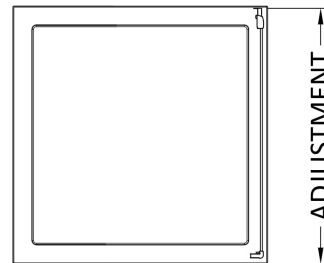

Sales Code: SMSP80-E6

Description: 1900 X 800mm Side Panel

Product Dimensions

Height (mm):	1900
Width (mm):	790
Depth (mm):	31
Nett Weight (kg):	23

Packaging Dimensions

Height (mm):	1962
Width (mm):	790
Length (mm):	60
Gross Weight (kg):	23

Packaging Data

Box Colour:	Brown Cardboard Box - Printed
Box Qty:	1
Label Size:	100 x 50
Label Colour:	Not Applicable
Label Qty:	0

Outer Box Dimensions (If Applicable)

Height (mm):	
Width (mm):	
Depth (mm):	
Length (mm):	
Gross Weight (kg):	
Barcode:	5056678432365

Product Details

Country of Origin:	China
Fitting Instruction:	No
CE & UKCA:	No
Profile Material:	Aluminium
Profile Finish:	Chrome
Adjustments (mm):	772mm - 790mm
Entry Width (mm):	N/A
Swing In Dim (mm):	N/A
Swing Out Dim (mm):	N/A
Radius (mm):	Not Applicable
Glass Thickness (mm):	6
Easy Fit:	Yes
Easy Clean:	No
Handle Style:	Not Applicable
Handle Material:	Not Applicable
Enclosure Design:	Semi-Frameless
Wheel Type:	Not Applicable
Support Bar Included:	Support Bar Not Included
Extras:	None