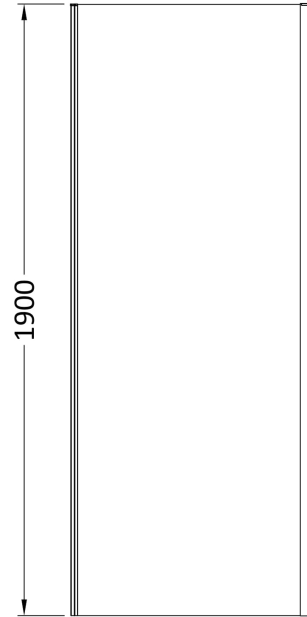

Sales Code: SMSP80-E6

Description: 1900 X 800mm Side Panel

Product Dimensions

Height (mm):	1900
Width (mm):	790
Depth (mm):	31
Nett Weight (kg):	23

Packaging Dimensions

Height (mm):	1962
Width (mm):	790
Length (mm):	60
Gross Weight (kg):	23

Packaging Data

Box Colour:	Brown Cardboard Box - Printed
Box Qty:	1
Label Size:	100 x 50
Label Colour:	Not Applicable
Label Qty:	0

Outer Box Dimensions (If Applicable)

Height (mm):	
Width (mm):	
Depth (mm):	
Length (mm):	
Gross Weight (kg):	
Barcode:	5056678432365

Product Details

Country of Origin:	China
Fitting Instruction:	No
CE & UKCA:	No
Profile Material:	Aluminium
Profile Finish:	Chrome
Adjustments (mm):	772mm - 790mm
Entry Width (mm):	N/A
Swing In Dim (mm):	N/A
Swing Out Dim (mm):	N/A
Radius (mm):	Not Applicable
Glass Thickness (mm):	6
Easy Fit:	Yes
Easy Clean:	No
Handle Style:	Not Applicable
Handle Material:	Not Applicable
Enclosure Design:	Semi-Frameless
Wheel Type:	Not Applicable
Support Bar Included:	Support Bar Not Included
Extras:	None