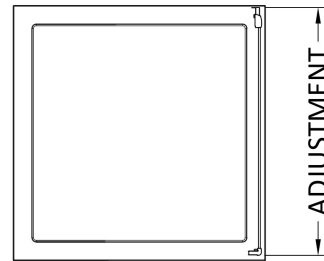

Sales Code: SMSP80-E6

Description: 1900 X 800mm Side Panel

Product Dimensions

Height (mm):	1900
Width (mm):	790
Depth (mm):	31
Nett Weight (kg):	23

Packaging Dimensions

Height (mm):	1962
Width (mm):	790
Length (mm):	60
Gross Weight (kg):	23

Packaging Data

Box Colour:	Brown Cardboard Box - Printed
Box Qty:	1
Label Size:	100 x 50
Label Colour:	Not Applicable
Label Qty:	0

Outer Box Dimensions (If Applicable)

Height (mm):	
Width (mm):	
Depth (mm):	
Length (mm):	
Gross Weight (kg):	
Barcode:	5056678432365

Product Details

Country of Origin:	China
Fitting Instruction:	No
CE & UKCA:	No
Profile Material:	Aluminium
Profile Finish:	Chrome
Adjustments (mm):	772mm - 790mm
Entry Width (mm):	N/A
Swing In Dim (mm):	N/A
Swing Out Dim (mm):	N/A
Radius (mm):	Not Applicable
Glass Thickness (mm):	6
Easy Fit:	Yes
Easy Clean:	No
Handle Style:	Not Applicable
Handle Material:	Not Applicable
Enclosure Design:	Semi-Frameless
Wheel Type:	Not Applicable
Support Bar Included:	Support Bar Not Included
Extras:	None