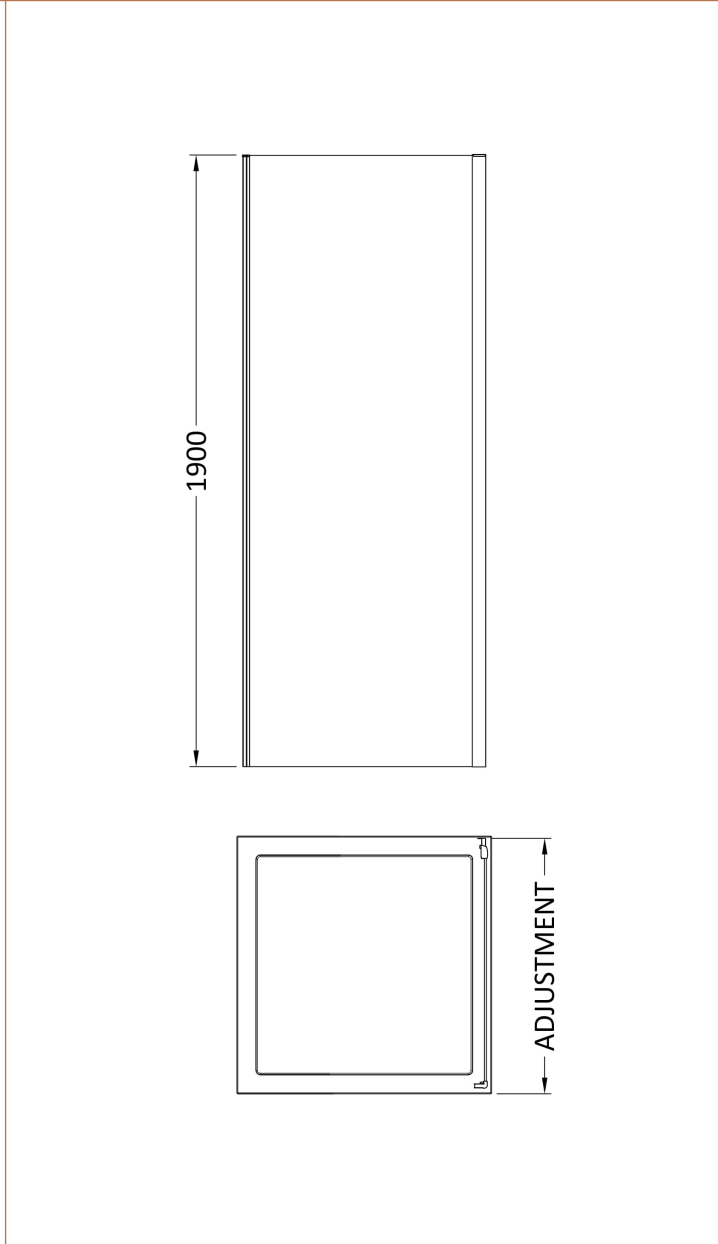

Sales Code: SMSP80BB-E6

Description: 1900 X 800mm Side Panel

Product Dimensions

Height (mm):	1900
Width (mm):	790
Depth (mm):	31
Nett Weight (kg):	23

Packaging Dimensions

Height (mm):	1962
Width (mm):	790
Length (mm):	60
Gross Weight (kg):	23

Packaging Data

Box Colour:	Brown Cardboard Box - Printed
Box Qty:	1
Label Size:	100 x 50
Label Colour:	Not Applicable
Label Qty:	0

Outer Box Dimensions (If Applicable)

Height (mm):	
Width (mm):	
Depth (mm):	
Length (mm):	
Gross Weight (kg):	
Barcode:	5056678452752

Product Details

Country of Origin:	China
Fitting Instruction:	No
CE & UKCA:	No
Profile Material:	Aluminium
Profile Finish:	Brushed Brass
Adjustments (mm):	772mm - 790mm
Entry Width (mm):	N/A
Swing In Dim (mm):	N/A
Swing Out Dim (mm):	N/A
Radius (mm):	Not Applicable
Glass Thickness (mm):	6
Easy Fit:	Yes
Easy Clean:	No
Handle Style:	Not Applicable
Handle Material:	Not Applicable
Enclosure Design:	Semi-Frameless
Wheel Type:	Not Applicable
Support Bar Included:	Support Bar Not Included
Extras:	None