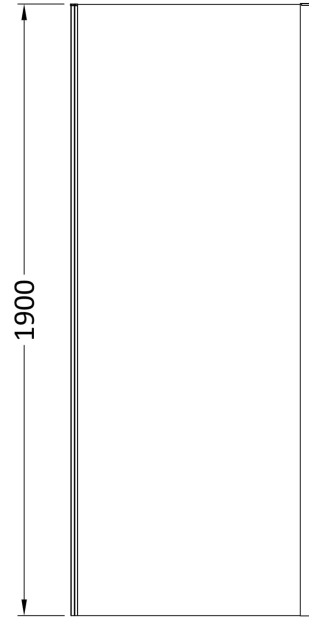

Sales Code: SMSP90-E6

Description: 1900 X 900mm Side Panel

Product Dimensions

Height (mm):	1900
Width (mm):	890
Depth (mm):	31
Nett Weight (kg):	25.8

Packaging Dimensions

Height (mm):	1962
Width (mm):	890
Length (mm):	60
Gross Weight (kg):	25.8

Packaging Data

Box Colour:	Brown Cardboard Box - Printed
Box Qty:	1
Label Size:	100 x 50
Label Colour:	Not Applicable
Label Qty:	0

Outer Box Dimensions (If Applicable)

Height (mm):	
Width (mm):	
Depth (mm):	
Length (mm):	
Gross Weight (kg):	
Barcode:	5056678432372

Product Details

Country of Origin:	China
Fitting Instruction:	No
CE & UKCA:	No
Profile Material:	Aluminium
Profile Finish:	Chrome
Adjustments (mm):	872mm - 890mm
Entry Width (mm):	N/A
Swing In Dim (mm):	N/A
Swing Out Dim (mm):	N/A
Radius (mm):	Not Applicable
Glass Thickness (mm):	6
Easy Fit:	Yes
Easy Clean:	No
Handle Style:	Not Applicable
Handle Material:	Not Applicable
Enclosure Design:	Semi-Frameless
Wheel Type:	Not Applicable
Support Bar Included:	Support Bar Not Included
Extras:	None