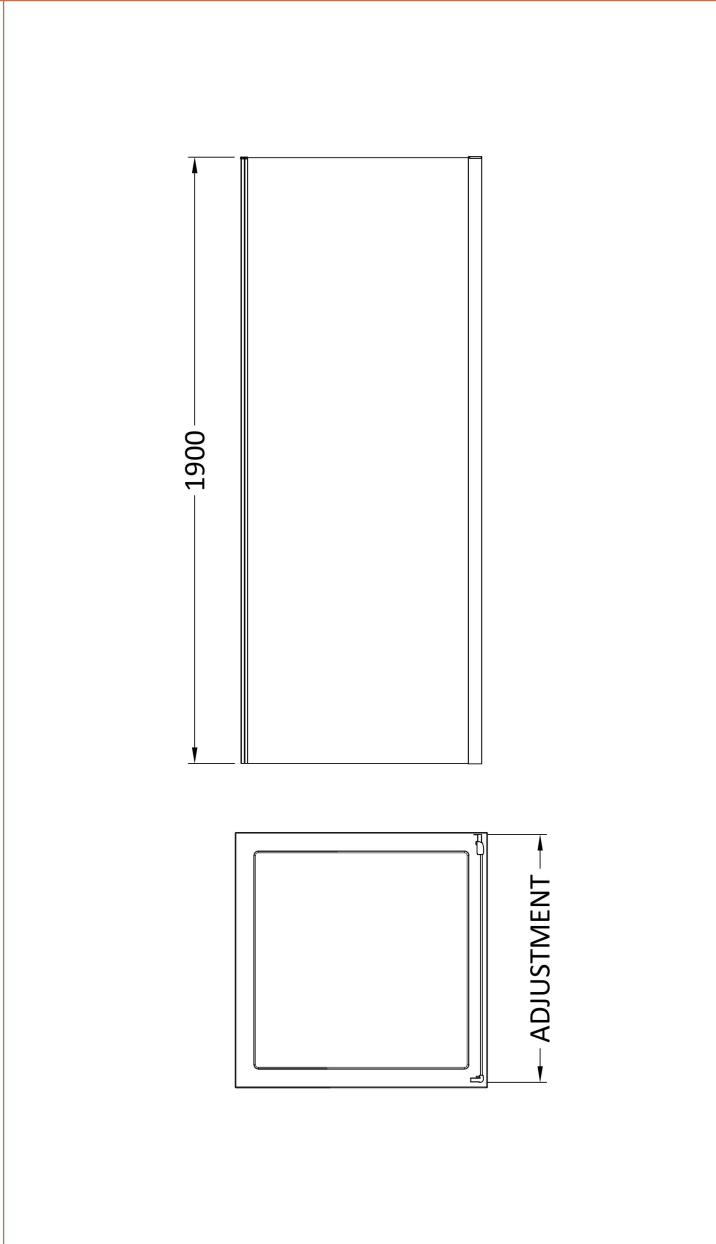

Sales Code: SMSP90-E6

Description: 1900 X 900mm Side Panel

Product Dimensions

Height (mm):	1900
Width (mm):	890
Depth (mm):	31
Nett Weight (kg):	25.8

Packaging Dimensions

Height (mm):	1962
Width (mm):	890
Length (mm):	60
Gross Weight (kg):	25.8

Packaging Data

Box Colour:	Brown Cardboard Box - Printed
Box Qty:	1
Label Size:	100 x 50
Label Colour:	Not Applicable
Label Qty:	0

Outer Box Dimensions (If Applicable)

Height (mm):	
Width (mm):	
Depth (mm):	
Length (mm):	
Gross Weight (kg):	
Barcode:	5056678432372

Product Details

Country of Origin:	China
Fitting Instruction:	No
CE & UKCA:	No
Profile Material:	Aluminium
Profile Finish:	Chrome
Adjustments (mm):	872mm - 890mm
Entry Width (mm):	N/A
Swing In Dim (mm):	N/A
Swing Out Dim (mm):	N/A
Radius (mm):	Not Applicable
Glass Thickness (mm):	6
Easy Fit:	Yes
Easy Clean:	No
Handle Style:	Not Applicable
Handle Material:	Not Applicable
Enclosure Design:	Semi-Frameless
Wheel Type:	Not Applicable
Support Bar Included:	Support Bar Not Included
Extras:	None