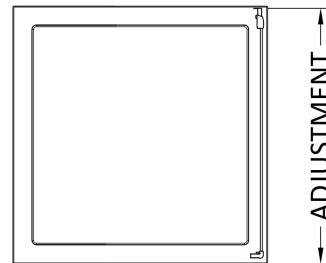

Sales Code: SMSP90-E6

Description: 1900 X 900mm Side Panel

Product Dimensions

Height (mm):	1900
Width (mm):	890
Depth (mm):	31
Nett Weight (kg):	25.8

Packaging Dimensions

Height (mm):	1962
Width (mm):	890
Length (mm):	60
Gross Weight (kg):	25.8

Packaging Data

Box Colour:	Brown Cardboard Box - Printed
Box Qty:	1
Label Size:	100 x 50
Label Colour:	Not Applicable
Label Qty:	0

Outer Box Dimensions (If Applicable)

Height (mm):	
Width (mm):	
Depth (mm):	
Length (mm):	
Gross Weight (kg):	
Barcode:	5056678432372

Product Details

Country of Origin:	China
Fitting Instruction:	No
CE & UKCA:	No
Profile Material:	Aluminium
Profile Finish:	Chrome
Adjustments (mm):	872mm - 890mm
Entry Width (mm):	N/A
Swing In Dim (mm):	N/A
Swing Out Dim (mm):	N/A
Radius (mm):	Not Applicable
Glass Thickness (mm):	6
Easy Fit:	Yes
Easy Clean:	No
Handle Style:	Not Applicable
Handle Material:	Not Applicable
Enclosure Design:	Semi-Frameless
Wheel Type:	Not Applicable
Support Bar Included:	Support Bar Not Included
Extras:	None