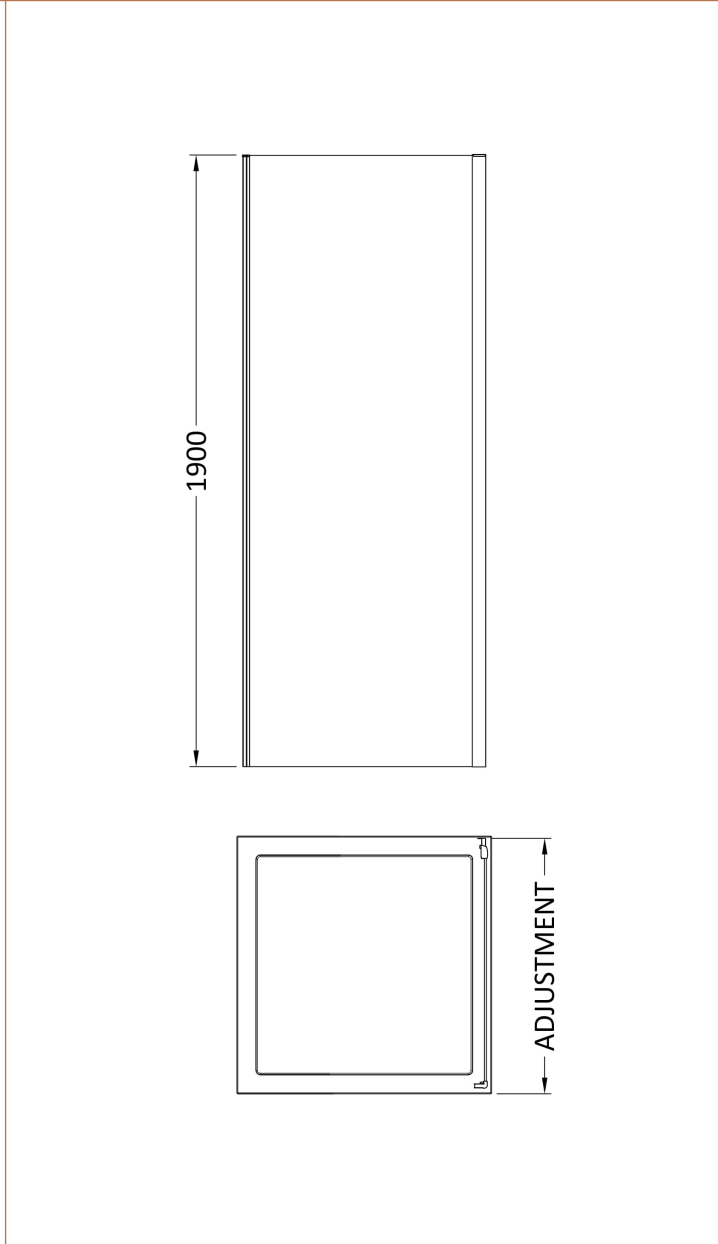

Sales Code: SMSP90BB-E6

Description: 1900 X 900mm Side Panel

Product Dimensions	
Height (mm):	1900
Width (mm):	890
Depth (mm):	31
Nett Weight (kg):	25.8
Packaging Dimensions	
Height (mm):	1962
Width (mm):	890
Length (mm):	60
Gross Weight (kg):	25.8
Packaging Data	
Box Colour:	Brown Cardboard Box - Printed
Box Qty:	1
Label Size:	100 x 50
Label Colour:	Not Applicable
Label Qty:	0
Outer Box Dimensions (If Applicable)	
Height (mm):	
Width (mm):	
Depth (mm):	
Length (mm):	
Gross Weight (kg):	
Barcode:	5056678452769
Product Details	
Country of Origin:	China
Fitting Instruction:	No
CE & UKCA:	No
Profile Material:	Aluminium
Profile Finish:	Brushed Brass
Adjustments (mm):	872mm - 890mm
Entry Width (mm):	N/A
Swing In Dim (mm):	N/A
Swing Out Dim (mm):	N/A
Radius (mm):	Not Applicable
Glass Thickness (mm):	6
Easy Fit:	Yes
Easy Clean:	No
Handle Style:	Not Applicable
Handle Material:	Not Applicable
Enclosure Design:	Semi-Frameless
Wheel Type:	Not Applicable
Support Bar Included:	Support Bar Not Included
Extras:	None