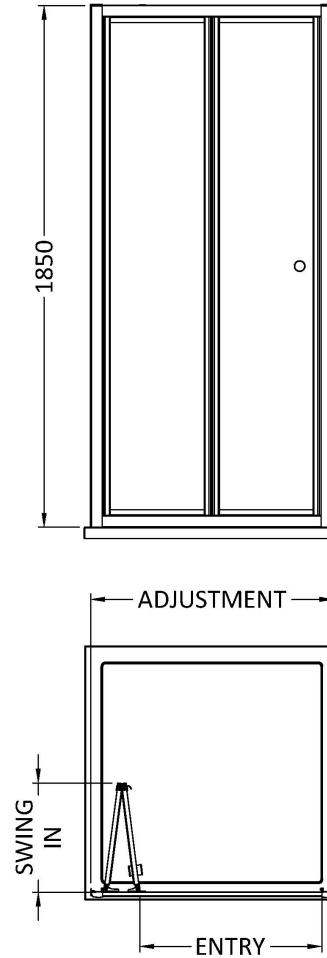

Sales Code: SQBD76

Description: 760X1850mm Bi-Fold Shower Door

**Product Dimensions**

Height (mm):	1852
Width (mm):	750
Depth (mm):	39
Nett Weight (kg):	22.8

**Packaging Dimensions**

Height (mm):	1910
Width (mm):	745
Length (mm):	80
Gross Weight (kg):	27.8

**Packaging Data**

Box Colour:	Brown Cardboard Box - Printed
Box Qty:	1
Label Size:	100 x 50
Label Colour:	Not Applicable
Label Qty:	0

**Outer Box Dimensions (If Applicable)**

Height (mm):	
Width (mm):	
Depth (mm):	
Length (mm):	
Gross Weight (kg):	
Barcode:	5056211822035

**Product Details**

Country of Origin:	China
Fitting Instruction:	No
CE & UKCA:	No
Profile Material:	Aluminium
Profile Finish:	Chrome
Adjustments (mm):	710mm - 750mm
Entry Width (mm):	516mm
Swing In Dim (mm):	315mm
Swing Out Dim (mm):	N/A
Radius (mm):	Not Applicable
Glass Thickness (mm):	4
Easy Fit:	Yes
Easy Clean:	No
Handle Style:	Knob Handle
Handle Material:	ABS
Enclosure Design:	Framed
Wheel Type:	Captive And Fixed.
Support Bar Included:	Support Bar Not Included
Extras:	None