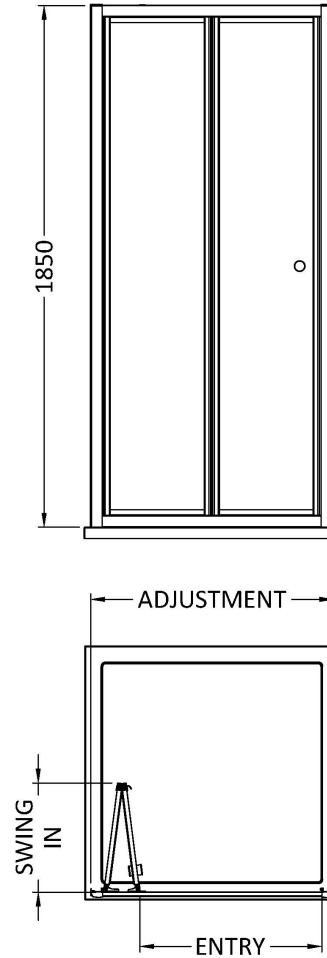

Sales Code: SQBD80

Description: 800X1850mm Bi-Fold Shower Door

Product Dimensions

Height (mm):	1852
Width (mm):	790
Depth (mm):	39
Nett Weight (kg):	24.3

Packaging Dimensions

Height (mm):	1910
Width (mm):	785
Length (mm):	80
Gross Weight (kg):	29.3

Packaging Data

Box Colour:	Brown Cardboard Box - Printed
Box Qty:	1
Label Size:	100 x 50
Label Colour:	Not Applicable
Label Qty:	0

Outer Box Dimensions (If Applicable)

Height (mm):	
Width (mm):	
Depth (mm):	
Length (mm):	
Gross Weight (kg):	
Barcode:	5056211822042

Product Details

Country of Origin:	China
Fitting Instruction:	No
CE & UKCA:	No
Profile Material:	Aluminium
Profile Finish:	Chrome
Adjustments (mm):	750mm - 790mm
Entry Width (mm):	536mm
Swing In Dim (mm):	335mm
Swing Out Dim (mm):	N/A
Radius (mm):	Not Applicable
Glass Thickness (mm):	4
Easy Fit:	Yes
Easy Clean:	No
Handle Style:	Knob Handle
Handle Material:	ABS
Enclosure Design:	Framed
Wheel Type:	Captive And Fixed.
Support Bar Included:	Support Bar Not Included
Extras:	None