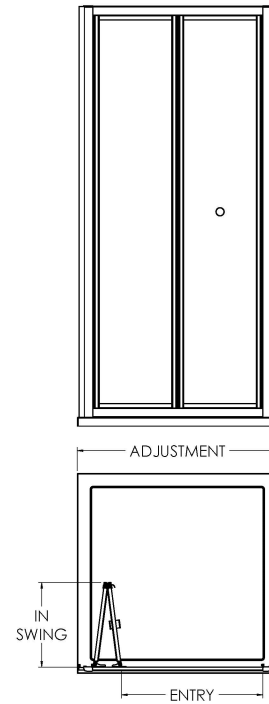

Sales Code: SQBD90

Description: 900X1850mm Bi-Fold Shower Door

SQ Bi-Fold Door Enclosure

Code	Description	Adjustment (mm)	Entry Width (mm)	In Swing (mm)
SQBD70	700 Bi-Fold	650	690	435
SQBD76	760 Bi-fold	710	750	495
SQBD80	800 Bi-Fold	750	790	535
SQBD90	900 Bi-Fold	850	890	635
SQBD10	1000 Bi-Fold	950	990	735
SQBD11	1100 Bi-Fold	1050	1090	835
SQBD12	1200 Bi-Fold	1150	1190	935

**Product Dimensions**

Height (mm):	1852
Width (mm):	890
Depth (mm):	39
Nett Weight (kg):	26.7

**Packaging Dimensions**

Height (mm):	1910
Width (mm):	885
Length (mm):	80
Gross Weight (kg):	31.7

**Packaging Data**

Box Colour:	Brown Cardboard Box - Printed
Box Qty:	1
Label Size:	100 x 50
Label Colour:	Not Applicable
Label Qty:	0

**Outer Box Dimensions (If Applicable)**

Height (mm):	
Width (mm):	
Depth (mm):	
Length (mm):	
Gross Weight (kg):	
Barcode:	5056211822059

**Product Details**

Country of Origin:	China
Fitting Instruction:	No
CE & UKCA:	No
Profile Material:	Aluminium
Profile Finish:	Chrome
Adjustments (mm):	850mm - 890mm
Entry Width (mm):	636mm
Swing In Dim (mm):	385mm
Swing Out Dim (mm):	N/A
Radius (mm):	Not Applicable
Glass Thickness (mm):	4
Easy Fit:	Yes
Easy Clean:	No
Handle Style:	Knob Handle
Handle Material:	ABS
Enclosure Design:	Framed
Wheel Type:	Captive And Fixed.
Support Bar Included:	Support Bar Not Included
Extras:	None