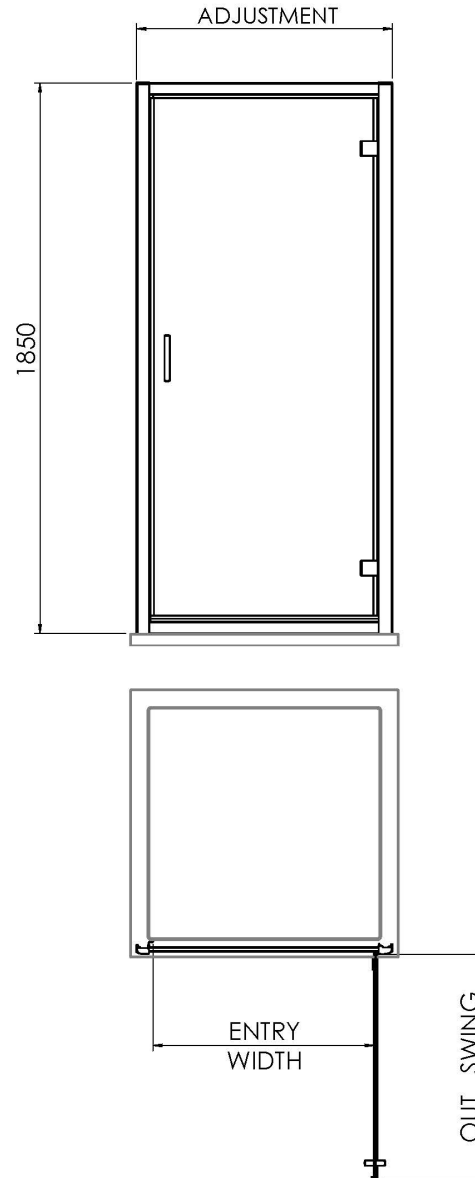

Sales Code: SQHD76BP

Description: Hinge Door 760X1850

Product Dimensions

Height (mm):	1850
Width (mm):	750
Depth (mm):	44
Nett Weight (kg):	26.8

Packaging Dimensions

Height (mm):	62
Width (mm):	770
Length (mm):	1912
Gross Weight (kg):	27.8

Packaging Data

Box Colour:	Brown Cardboard Box - Printed
Box Qty:	1
Label Size:	100 x 50
Label Colour:	Not Applicable
Label Qty:	0

Outer Box Dimensions (If Applicable)

Height (mm):	
Width (mm):	
Depth (mm):	
Length (mm):	
Gross Weight (kg):	
Barcode:	5056211801245

Product Details

Country of Origin:	China
Fitting Instruction:	No
CE Approval:	Yes
Profile Material:	Aluminium
Profile Finish:	Matt Black
Adjustments (mm):	720mm-755mm
Entry Width (mm):	580mm
Swing In Dim (mm):	N/A
Swing Out Dim (mm):	580mm
Radius (mm):	Not Applicable
Glass Thickness (mm):	6
Easy Fit:	Yes
Easy Clean:	No
Handle Style:	Square T Shape Handle
Handle Material:	Metal
Enclosure Design:	Semi-Frameless
Wheel Type:	Not Applicable
Support Bar Included:	Support Bar Not Included
Extras:	None