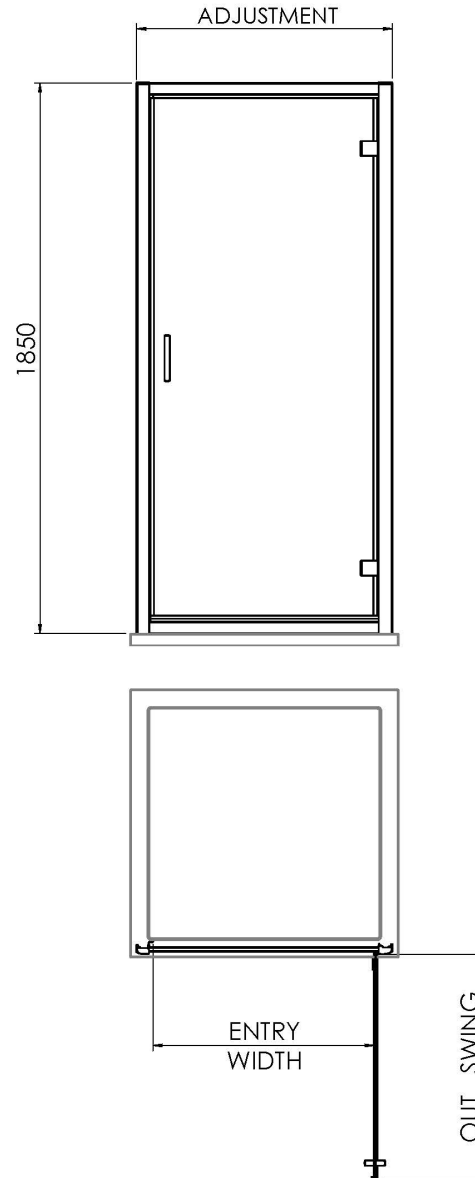

Sales Code: SQHD76

Description: Hinge Door 760X1850

Product Dimensions

Height (mm):	1850
Width (mm):	750
Depth (mm):	44
Nett Weight (kg):	26.8

Packaging Dimensions

Height (mm):	62
Width (mm):	770
Length (mm):	1912
Gross Weight (kg):	27.8

Packaging Data

Box Colour:	Brown Cardboard Box - Printed
Box Qty:	1
Label Size:	100 x 50
Label Colour:	Not Applicable
Label Qty:	0

Outer Box Dimensions (If Applicable)

Height (mm):	
Width (mm):	
Depth (mm):	
Length (mm):	
Gross Weight (kg):	
Barcode:	5056211801276

Product Details

Country of Origin:	China
Fitting Instruction:	No
CE Approval:	Yes
Profile Material:	Aluminium
Profile Finish:	Satin Chrome
Adjustments (mm):	720mm-755mm
Entry Width (mm):	580mm
Swing In Dim (mm):	N/A
Swing Out Dim (mm):	580mm
Radius (mm):	Not Applicable
Glass Thickness (mm):	6
Easy Fit:	Yes
Easy Clean:	No
Handle Style:	Square T Shape Handle
Handle Material:	Metal
Enclosure Design:	Semi-Frameless
Wheel Type:	Not Applicable
Support Bar Included:	Support Bar Not Included
Extras:	None