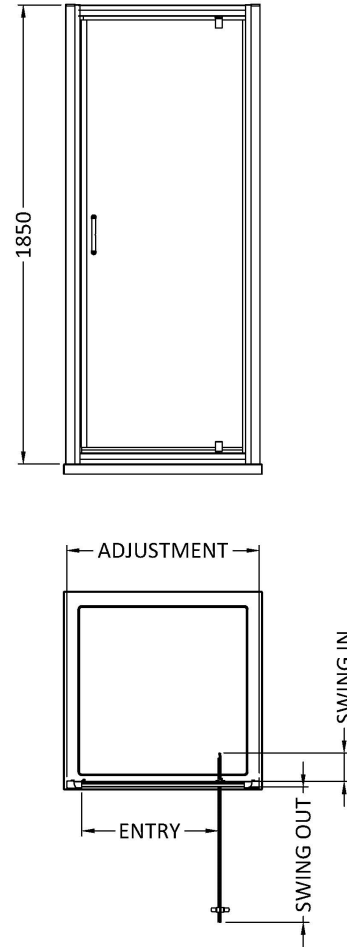

Sales Code: SQPD70-E5

Description: 1850X700mm Pivot Shower Door

Product Dimensions

Height (mm):	1850
Width (mm):	690
Depth (mm):	44
Nett Weight (kg):	21.1

Packaging Dimensions

Height (mm):	1910
Width (mm):	715
Length (mm):	65
Gross Weight (kg):	26.1

Packaging Data

Box Colour:	Brown Cardboard Box - Printed
Box Qty:	1
Label Size:	100 x 50
Label Colour:	Not Applicable
Label Qty:	0

Outer Box Dimensions (If Applicable)

Height (mm):	
Width (mm):	
Depth (mm):	
Length (mm):	
Gross Weight (kg):	
Barcode:	5056678431849

Product Details

Country of Origin:	China
Fitting Instruction:	No
CE & UKCA:	No
Profile Material:	Aluminium
Profile Finish:	Chrome
Adjustments (mm):	660mm-695mm
Entry Width (mm):	460mm
Swing In Dim (mm):	115mm
Swing Out Dim (mm):	445mm
Radius (mm):	Not Applicable
Glass Thickness (mm):	5
Easy Fit:	Yes
Easy Clean:	No
Handle Style:	D Shape Handle
Handle Material:	ABS
Enclosure Design:	Framed
Wheel Type:	Not Applicable
Support Bar Included:	Support Bar Not Included
Extras:	None