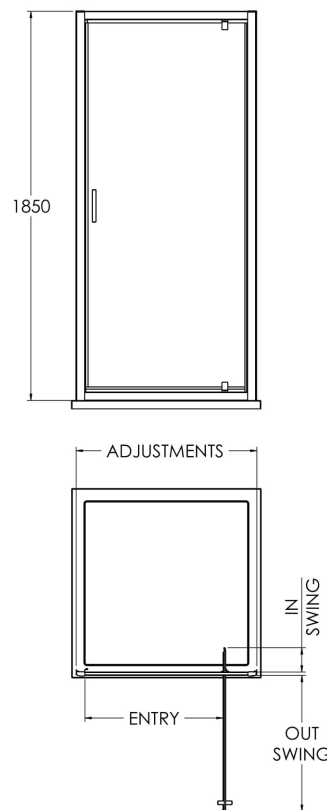

Sales Code: SQPD76BP

Description: 760X1850mm Pivot Shower Door

SQ Pivot Door Enclosure

Code	Description	Adjustments (mm)		Entry Width (mm)	Out Swing (mm)	In Swing (mm)
SQPD76-E6	760 Pivot Door	720	760	510	500	115
SQPD80-E6	800 Pivot Door	760	800	550	540	115
SQPD90-E6	900 Pivot Door	860	900	650	640	115

Product Dimensions

Height (mm):	1850
Width (mm):	760
Depth (mm):	44
Nett Weight (kg):	27.3

Packaging Dimensions

Height (mm):	1912
Width (mm):	770
Length (mm):	62
Gross Weight (kg):	27.8

Packaging Data

Box Colour:	Brown Cardboard Box - Printed
Box Qty:	1
Label Size:	100 x 50
Label Colour:	Not Applicable
Label Qty:	0

Outer Box Dimensions (If Applicable)

Height (mm):	
Width (mm):	
Depth (mm):	
Length (mm):	
Gross Weight (kg):	
Barcode:	5056211892304

Product Details

Country of Origin:	China
Fitting Instruction:	Yes
CE Approval:	No
Profile Material:	Aluminium
Profile Finish:	Matt Black
Adjustments (mm):	720mm - 755mm
Entry Width (mm):	520mm
Swing In Dim (mm):	115mm
Swing Out Dim (mm):	505mm
Radius (mm):	Not Applicable
Glass Thickness (mm):	6
Easy Fit:	No
Easy Clean:	No
Handle Style:	Square T Shape Handle
Handle Material:	ABS
Enclosure Design:	Framed
Wheel Type:	Not Applicable
Support Bar Included:	Support Bar Not Included
Extras:	None