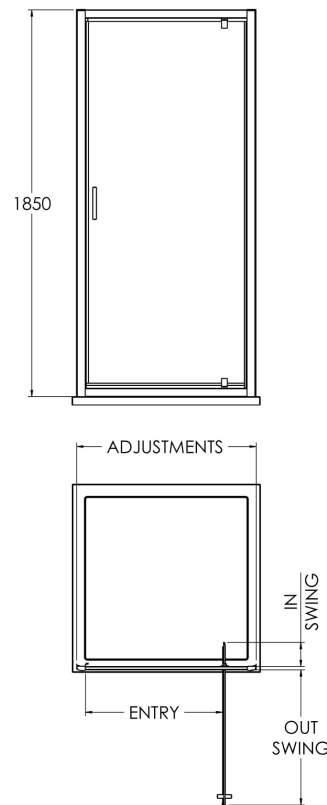

Sales Code: SQPD80BP

Description: 800X1850mm Pivot Shower Door

SQ Pivot Door Enclosure

| Code | Description | Adjustments (mm) | Entry Width (mm) | Out Swing (mm) | In Swing (mm) |
|-----------|----------------|------------------|------------------|----------------|---------------|
| SQPD76-E6 | 760 Pivot Door | 720 760 | 510 | 500 | 115 |
| SQPD80-E6 | 800 Pivot Door | 760 800 | 550 | 540 | 115 |
| SQPD90-E6 | 900 Pivot Door | 860 900 | 650 | 640 | 115 |

Product Dimensions

| | |
|-------------------|------|
| Height (mm): | 1850 |
| Width (mm): | 800 |
| Depth (mm): | 44 |
| Nett Weight (kg): | 28.4 |

Packaging Dimensions

| | |
|--------------------|------|
| Height (mm): | 1912 |
| Width (mm): | 810 |
| Length (mm): | 62 |
| Gross Weight (kg): | 28.9 |

Packaging Data

| | |
|---------------|-------------------------------|
| Box Colour: | Brown Cardboard Box - Printed |
| Box Qty: | 1 |
| Label Size: | 100 x 50 |
| Label Colour: | Not Applicable |
| Label Qty: | 0 |

Outer Box Dimensions (If Applicable)

| | |
|--------------------|---------------|
| Height (mm): | |
| Width (mm): | |
| Depth (mm): | |
| Length (mm): | |
| Gross Weight (kg): | |
| Barcode: | 5056211892311 |