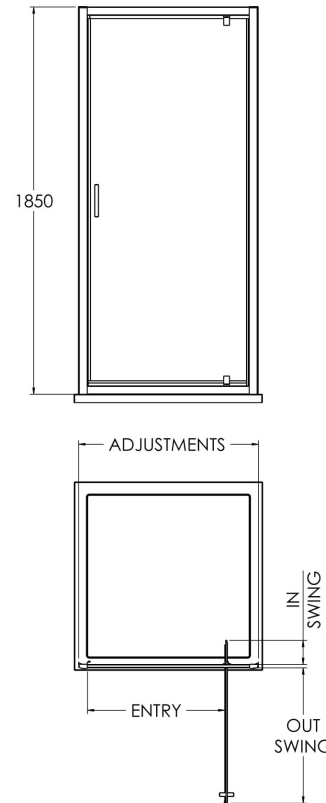

Sales Code: SQPD90BP

Description: 900X1850mm Pivot Shower Door

SQ Pivot Door Enclosure

Code	Description	Adjustments (mm)		Entry Width (mm)	Out Swing (mm)	In Swing (mm)
SQPD76-E6	760 Pivot Door	720	760	510	500	115
SQPD80-E6	800 Pivot Door	760	800	550	540	115
SQPD90-E6	900 Pivot Door	860	900	650	640	115

Product Dimensions

Height (mm):	1850
Width (mm):	900
Depth (mm):	44
Nett Weight (kg):	31.1

Packaging Dimensions

Height (mm):	1912
Width (mm):	910
Length (mm):	62
Gross Weight (kg):	31.6

Packaging Data

Box Colour:	Brown Cardboard Box - Printed
Box Qty:	1
Label Size:	100 x 50
Label Colour:	Not Applicable
Label Qty:	0

Outer Box Dimensions (If Applicable)

Height (mm):	
Width (mm):	
Depth (mm):	
Length (mm):	
Gross Weight (kg):	
Barcode:	5056211892328

Product Details

Country of Origin:	China
Fitting Instruction:	Yes
CE Approval:	Yes
Profile Material:	Aluminium
Profile Finish:	Matt Black
Adjustments (mm):	860mm-895mm
Entry Width (mm):	660mm
Swing In Dim (mm):	115mm
Swing Out Dim (mm):	645mm
Radius (mm):	Not Applicable
Glass Thickness (mm):	6
Easy Fit:	No
Easy Clean:	No
Handle Style:	Square T Shape Handle
Handle Material:	ABS
Enclosure Design:	Framed
Wheel Type:	Not Applicable
Support Bar Included:	Support Bar Not Included
Extras:	None