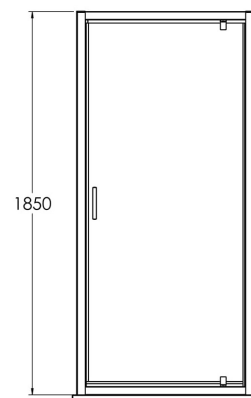

Sales Code: SQPD90

Description: 900X1850mm Pivot Shower Door

### SQ Pivot Door Enclosure

Code	Description	Adjustments (mm)		Entry Width (mm)	Out Swing (mm)	In Swing (mm)
SQPD70-EG	700 Pivot Door	660	700	450	440	115
SQPD76-EG	760 Pivot Door	720	755	510	500	115
SQPD80-EG	800 Pivot Door	760	795	550	540	115
SQPD90-EG	900 Pivot Door	860	895	650	640	115

### Product Dimensions

Height (mm):	1850
Width (mm):	900
Depth (mm):	44
Nett Weight (kg):	26.6

### Packaging Dimensions

Height (mm):	1910
Width (mm):	915
Length (mm):	65
Gross Weight (kg):	31.6