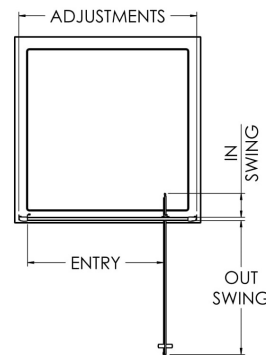

Sales Code: SQPD90

Description: 900X1850mm Pivot Shower Door

### SQ Pivot Door Enclosure

Code	Description	Adjustments (mm)		Entry Width (mm)	Out Swing (mm)	In Swing (mm)
SQPD70-EG	700 Pivot Door	660	700	450	440	115
SQPD76-EG	760 Pivot Door	720	755	510	500	115
SQPD80-EG	800 Pivot Door	760	795	550	540	115
SQPD90-EG	900 Pivot Door	860	895	650	640	115

### Product Dimensions

Height (mm):	1850
Width (mm):	900
Depth (mm):	44
Nett Weight (kg):	26.6

### Packaging Dimensions

Height (mm):	1910
Width (mm):	915
Length (mm):	65
Gross Weight (kg):	31.6