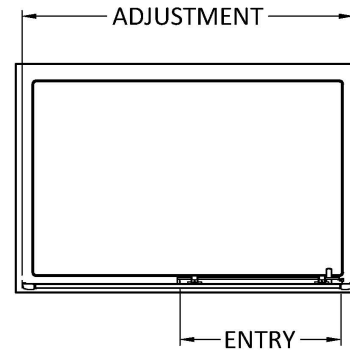

Sales Code: SSQL10BB

Description: 1000X1850mm Sliding Shower Door

Product Dimensions

Height (mm):	1850
Width (mm):	990
Depth (mm):	44
Nett Weight (kg):	30.5

Packaging Dimensions

Height (mm):	1912
Width (mm):	670
Length (mm):	80
Gross Weight (kg):	31

Packaging Data

Box Colour:	Brown Cardboard Box - Printed
Box Qty:	1
Label Size:	100 x 50
Label Colour:	Not Applicable
Label Qty:	0

Outer Box Dimensions (If Applicable)

Height (mm):	
Width (mm):	
Depth (mm):	
Length (mm):	
Gross Weight (kg):	
Barcode:	5056678410257

Product Details

Country of Origin:	China
Fitting Instruction:	No
CE & UKCA:	No
Profile Material:	Aluminium
Profile Finish:	Brushed Brass
Adjustments (mm):	960 - 995mm
Entry Width (mm):	385mm
Swing In Dim (mm):	N/A
Swing Out Dim (mm):	N/A
Radius (mm):	Not Applicable
Glass Thickness (mm):	6
Easy Fit:	Yes
Easy Clean:	No
Handle Style:	Square T Shape Handle
Handle Material:	ABS
Enclosure Design:	Framed
Wheel Type:	Dual, Quick Release
Support Bar Included:	Support Bar Not Included
Extras:	None