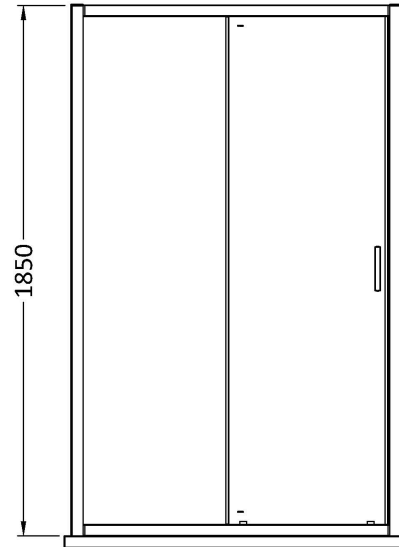

Sales Code: SSQL10BB

Description: 1000X1850mm Sliding Shower Door

Product Dimensions

| | |
|-------------------|------|
| Height (mm): | 1850 |
| Width (mm): | 990 |
| Depth (mm): | 44 |
| Nett Weight (kg): | 30.5 |

Packaging Dimensions

| | |
|--------------------|------|
| Height (mm): | 1912 |
| Width (mm): | 670 |
| Length (mm): | 80 |
| Gross Weight (kg): | 31 |

Packaging Data

| | |
|---------------|-------------------------------|
| Box Colour: | Brown Cardboard Box - Printed |
| Box Qty: | 1 |
| Label Size: | 100 x 50 |
| Label Colour: | Not Applicable |
| Label Qty: | 0 |

Outer Box Dimensions (If Applicable)

| | |
|--------------------|---------------|
| Height (mm): | |
| Width (mm): | |
| Depth (mm): | |
| Length (mm): | |
| Gross Weight (kg): | |
| Barcode: | 5056678410257 |

Product Details

| | |
|-----------------------|--------------------------|
| Country of Origin: | China |
| Fitting Instruction: | No |
| CE & UKCA: | No |
| Profile Material: | Aluminium |
| Profile Finish: | Brushed Brass |
| Adjustments (mm): | 960 - 995mm |
| Entry Width (mm): | 385mm |
| Swing In Dim (mm): | N/A |
| Swing Out Dim (mm): | N/A |
| Radius (mm): | Not Applicable |
| Glass Thickness (mm): | 6 |
| Easy Fit: | Yes |
| Easy Clean: | No |
| Handle Style: | Square T Shape Handle |
| Handle Material: | ABS |
| Enclosure Design: | Framed |
| Wheel Type: | Dual, Quick Release |
| Support Bar Included: | Support Bar Not Included |
| Extras: | None |