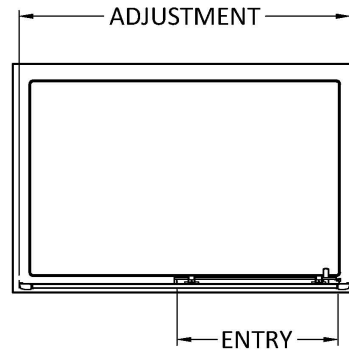

Sales Code: SSQL10BB

Description: 1000X1850mm Sliding Shower Door

Product Dimensions

| | |
|-------------------|------|
| Height (mm): | 1850 |
| Width (mm): | 990 |
| Depth (mm): | 44 |
| Nett Weight (kg): | 30.5 |

Packaging Dimensions

| | |
|--------------------|------|
| Height (mm): | 1912 |
| Width (mm): | 670 |
| Length (mm): | 80 |
| Gross Weight (kg): | 31 |

Packaging Data

| | |
|---------------|-------------------------------|
| Box Colour: | Brown Cardboard Box - Printed |
| Box Qty: | 1 |
| Label Size: | 100 x 50 |
| Label Colour: | Not Applicable |
| Label Qty: | 0 |

Outer Box Dimensions (If Applicable)

| | |
|--------------------|---------------|
| Height (mm): | |
| Width (mm): | |
| Depth (mm): | |
| Length (mm): | |
| Gross Weight (kg): | |
| Barcode: | 5056678410257 |

Product Details

| | |
|-----------------------|--------------------------|
| Country of Origin: | China |
| Fitting Instruction: | No |
| CE & UKCA: | No |
| Profile Material: | Aluminium |
| Profile Finish: | Brushed Brass |
| Adjustments (mm): | 960 - 995mm |
| Entry Width (mm): | 385mm |
| Swing In Dim (mm): | N/A |
| Swing Out Dim (mm): | N/A |
| Radius (mm): | Not Applicable |
| Glass Thickness (mm): | 6 |
| Easy Fit: | Yes |
| Easy Clean: | No |
| Handle Style: | Square T Shape Handle |
| Handle Material: | ABS |
| Enclosure Design: | Framed |
| Wheel Type: | Dual, Quick Release |
| Support Bar Included: | Support Bar Not Included |
| Extras: | None |