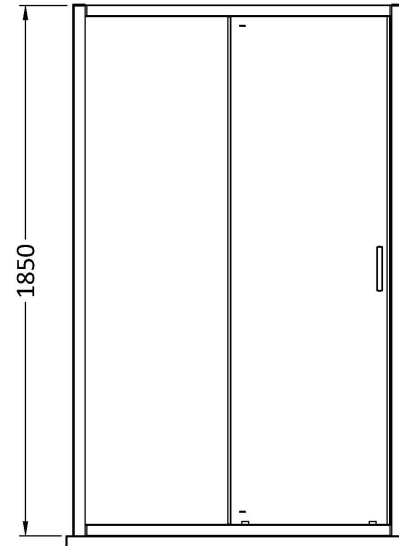

Sales Code: SSQL10BB

Description: 1000X1850mm Sliding Shower Door

Product Dimensions

Height (mm):	1850
Width (mm):	990
Depth (mm):	44
Nett Weight (kg):	30.5

Packaging Dimensions

Height (mm):	1912
Width (mm):	670
Length (mm):	80
Gross Weight (kg):	31

Packaging Data

Box Colour:	Brown Cardboard Box - Printed
Box Qty:	1
Label Size:	100 x 50
Label Colour:	Not Applicable
Label Qty:	0

Outer Box Dimensions (If Applicable)

Height (mm):	
Width (mm):	
Depth (mm):	
Length (mm):	
Gross Weight (kg):	
Barcode:	5056678410257

Product Details

Country of Origin:	China
Fitting Instruction:	No
CE & UKCA:	No
Profile Material:	Aluminium
Profile Finish:	Brushed Brass
Adjustments (mm):	960 - 995mm
Entry Width (mm):	385mm
Swing In Dim (mm):	N/A
Swing Out Dim (mm):	N/A
Radius (mm):	Not Applicable
Glass Thickness (mm):	6
Easy Fit:	Yes
Easy Clean:	No
Handle Style:	Square T Shape Handle
Handle Material:	ABS
Enclosure Design:	Framed
Wheel Type:	Dual, Quick Release
Support Bar Included:	Support Bar Not Included
Extras:	None