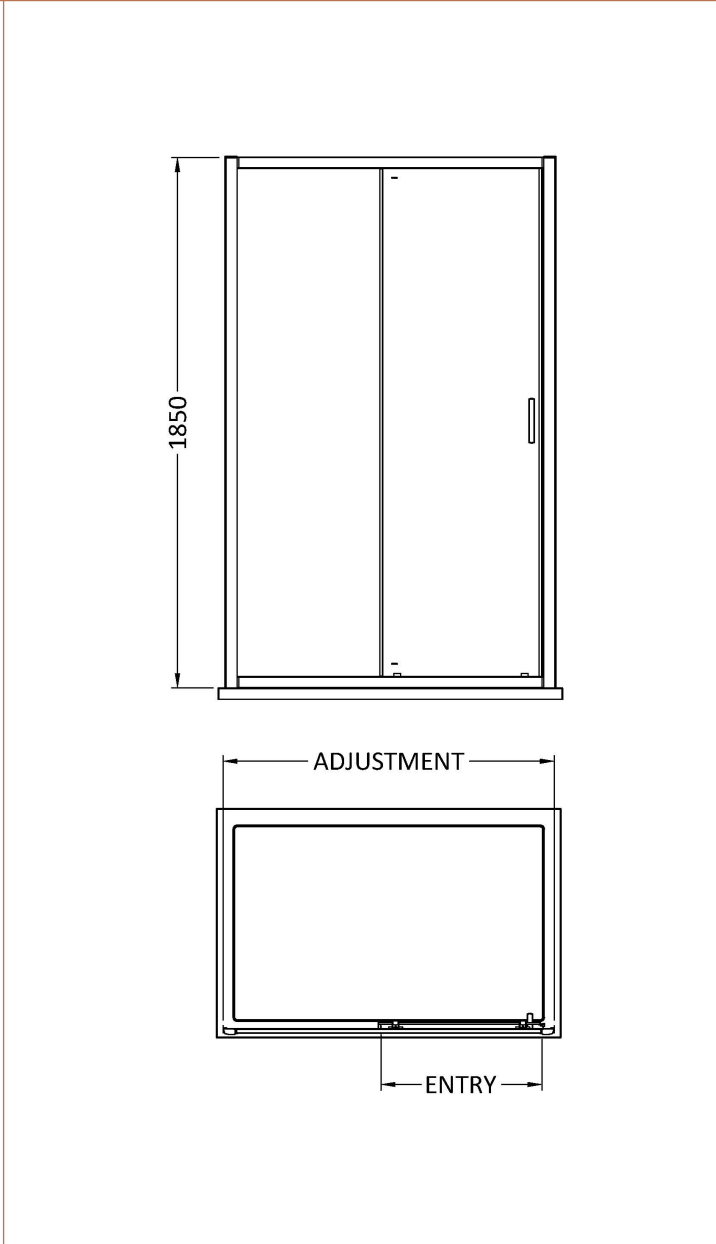

Sales Code: SSQL10BP

Description: 1000X1850mm Sliding Shower Door

**Product Dimensions**

Height (mm):	1850
Width (mm):	990
Depth (mm):	44
Nett Weight (kg):	30.5

**Packaging Dimensions**

Height (mm):	1912
Width (mm):	670
Length (mm):	80
Gross Weight (kg):	31

**Packaging Data**

Box Colour:	Brown Cardboard Box - Printed
Box Qty:	1
Label Size:	100 x 50
Label Colour:	Not Applicable
Label Qty:	0

**Outer Box Dimensions (If Applicable)**

Height (mm):	
Width (mm):	
Depth (mm):	
Length (mm):	
Gross Weight (kg):	
Barcode:	5056211892281

**Product Details**

Country of Origin:	China
Fitting Instruction:	No
CE & UKCA:	No
Profile Material:	Aluminium
Profile Finish:	Matt Black
Adjustments (mm):	960 - 995mm
Entry Width (mm):	385mm
Swing In Dim (mm):	N/A
Swing Out Dim (mm):	N/A
Radius (mm):	Not Applicable
Glass Thickness (mm):	6
Easy Fit:	Yes
Easy Clean:	No
Handle Style:	Square T Shape Handle
Handle Material:	ABS
Enclosure Design:	Framed
Wheel Type:	Dual, Quick Release
Support Bar Included:	Support Bar Not Included
Extras:	None