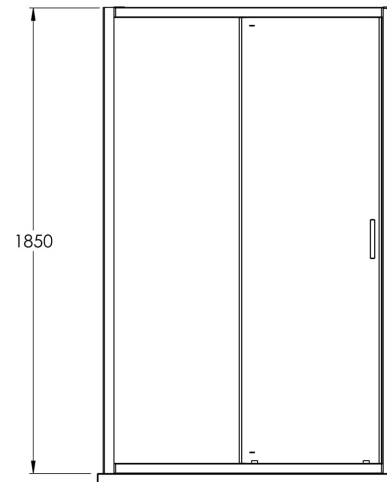

Sales Code: SSQL10BP

Description: 1000X1850mm Sliding Shower Door

SQ Slider Enclosure

Code	Description	Adjustments (mm)		Entry Width (mm)
SSQL10-E6	1000 Slider	955	995	385
SSQL12-E6	1200 Slider	1155	1195	485

Product Dimensions

Height (mm):	1850
Width (mm):	990
Depth (mm):	44
Nett Weight (kg):	30.5

Packaging Dimensions

Height (mm):	1912
Width (mm):	670
Length (mm):	80
Gross Weight (kg):	31

Packaging Data

Box Colour:	Brown Cardboard Box - Printed
Box Qty:	1
Label Size:	100 x 50
Label Colour:	Not Applicable
Label Qty:	0

Outer Box Dimensions (If Applicable)

Height (mm):	
Width (mm):	
Depth (mm):	
Length (mm):	
Gross Weight (kg):	
Barcode:	5056211892281

Product Details

Country of Origin:	China
Fitting Instruction:	Yes
CE Approval:	No
Profile Material:	Aluminium
Profile Finish:	Matt Black
Adjustments (mm):	955 - 995mm
Entry Width (mm):	385mm
Swing In Dim (mm):	N/A
Swing Out Dim (mm):	N/A
Radius (mm):	Not Applicable
Glass Thickness (mm):	6
Easy Fit:	Yes
Easy Clean:	No
Handle Style:	Square T Shape Handle
Handle Material:	ABS
Enclosure Design:	Framed
Wheel Type:	Chrome, Dual, Quick Release
Support Bar Included:	Support Bar Not Included
Extras:	None