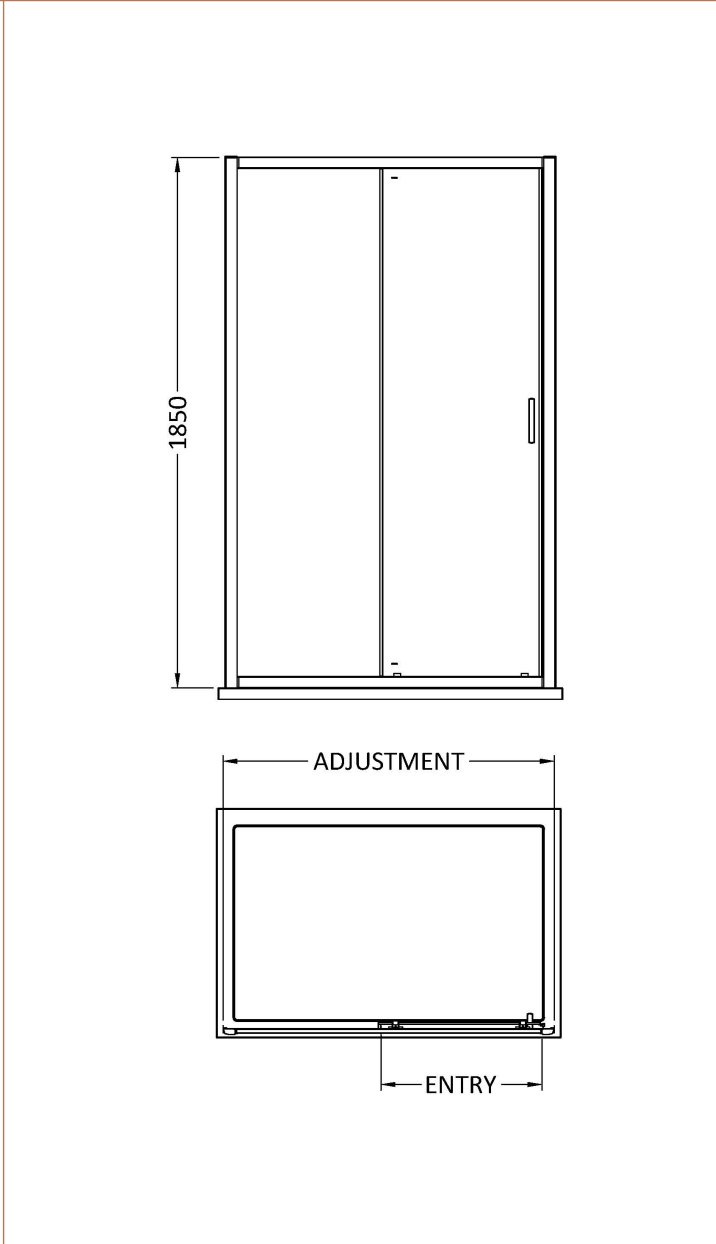

Sales Code: SSQL10BP

Description: 1000X1850mm Sliding Shower Door

Product Dimensions

Height (mm):	1850
Width (mm):	990
Depth (mm):	44
Nett Weight (kg):	30.5

Packaging Dimensions

Height (mm):	1912
Width (mm):	670
Length (mm):	80
Gross Weight (kg):	31

Packaging Data

Box Colour:	Brown Cardboard Box - Printed
Box Qty:	1
Label Size:	100 x 50
Label Colour:	Not Applicable
Label Qty:	0

Outer Box Dimensions (If Applicable)

Height (mm):	
Width (mm):	
Depth (mm):	
Length (mm):	
Gross Weight (kg):	
Barcode:	5056211892281

Product Details

Country of Origin:	China
Fitting Instruction:	No
CE & UKCA:	No
Profile Material:	Aluminium
Profile Finish:	Matt Black
Adjustments (mm):	960 - 995mm
Entry Width (mm):	385mm
Swing In Dim (mm):	N/A
Swing Out Dim (mm):	N/A
Radius (mm):	Not Applicable
Glass Thickness (mm):	6
Easy Fit:	Yes
Easy Clean:	No
Handle Style:	Square T Shape Handle
Handle Material:	ABS
Enclosure Design:	Framed
Wheel Type:	Dual, Quick Release
Support Bar Included:	Support Bar Not Included
Extras:	None