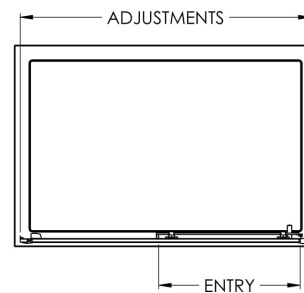

Sales Code: SSQL10BP

Description: 1000X1850mm Sliding Shower Door

SQ Slider Enclosure

Code	Description	Adjustments (mm)		Entry Width (mm)
SSQL10-E6	1000 Slider	955	995	385
SSQL12-E6	1200 Slider	1155	1195	485

Product Dimensions

Height (mm):	1850
Width (mm):	990
Depth (mm):	44
Nett Weight (kg):	30.5

Packaging Dimensions

Height (mm):	1912
Width (mm):	670
Length (mm):	80
Gross Weight (kg):	31

Packaging Data

Box Colour:	Brown Cardboard Box - Printed
Box Qty:	1
Label Size:	100 x 50
Label Colour:	Not Applicable
Label Qty:	0

Outer Box Dimensions (If Applicable)

Height (mm):	
Width (mm):	
Depth (mm):	
Length (mm):	
Gross Weight (kg):	
Barcode:	5056211892281

Product Details

Country of Origin:	China
Fitting Instruction:	Yes
CE Approval:	No
Profile Material:	Aluminium
Profile Finish:	Matt Black
Adjustments (mm):	955 - 995mm
Entry Width (mm):	385mm
Swing In Dim (mm):	N/A
Swing Out Dim (mm):	N/A
Radius (mm):	Not Applicable
Glass Thickness (mm):	6
Easy Fit:	Yes
Easy Clean:	No
Handle Style:	Square T Shape Handle
Handle Material:	ABS
Enclosure Design:	Framed
Wheel Type:	Chrome, Dual, Quick Release
Support Bar Included:	Support Bar Not Included
Extras:	None