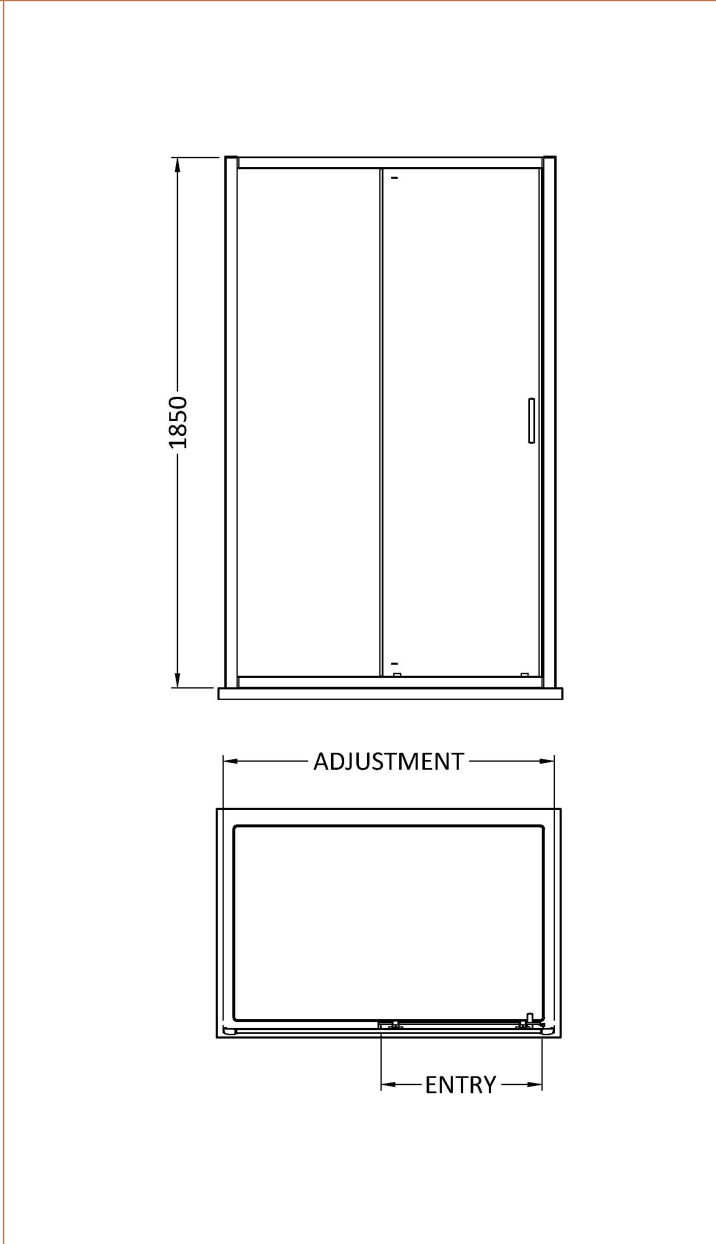

Sales Code: SSQL10

Description: 1000X1850mm Sliding Shower Door

**Product Dimensions**

Height (mm):	1850
Width (mm):	990
Depth (mm):	44
Nett Weight (kg):	28.3

**Packaging Dimensions**

Height (mm):	1910
Width (mm):	745
Length (mm):	65
Gross Weight (kg):	33.3

**Packaging Data**

Box Colour:	Brown Cardboard Box - Printed
Box Qty:	1
Label Size:	100 x 50
Label Colour:	Not Applicable
Label Qty:	0

**Outer Box Dimensions (If Applicable)**

Height (mm):	
Width (mm):	
Depth (mm):	
Length (mm):	
Gross Weight (kg):	
Barcode:	5056211821892

**Product Details**

Country of Origin:	China
Fitting Instruction:	No
CE & UKCA:	No
Profile Material:	Aluminium
Profile Finish:	Chrome
Adjustments (mm):	960 - 995mm
Entry Width (mm):	385mm
Swing In Dim (mm):	N/A
Swing Out Dim (mm):	N/A
Radius (mm):	Not Applicable
Glass Thickness (mm):	6
Easy Fit:	Yes
Easy Clean:	No
Handle Style:	Square T Shape Handle
Handle Material:	ABS
Enclosure Design:	Framed
Wheel Type:	Dual, Quick Release
Support Bar Included:	Support Bar Not Included
Extras:	None