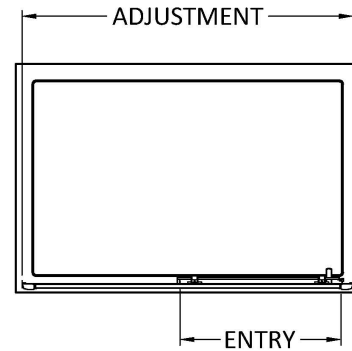

Sales Code: SQL10

Description: 1000X1850mm Sliding Shower Door

**Product Dimensions**

Height (mm):	1850
Width (mm):	990
Depth (mm):	44
Nett Weight (kg):	28.3

**Packaging Dimensions**

Height (mm):	1910
Width (mm):	745
Length (mm):	65
Gross Weight (kg):	33.3

**Packaging Data**

Box Colour:	Brown Cardboard Box - Printed
Box Qty:	1
Label Size:	100 x 50
Label Colour:	Not Applicable
Label Qty:	0

**Outer Box Dimensions (If Applicable)**

Height (mm):	
Width (mm):	
Depth (mm):	
Length (mm):	
Gross Weight (kg):	
Barcode:	5056211821892

**Product Details**

Country of Origin:	China
Fitting Instruction:	No
CE & UKCA:	No
Profile Material:	Aluminium
Profile Finish:	Chrome
Adjustments (mm):	960 - 995mm
Entry Width (mm):	385mm
Swing In Dim (mm):	N/A
Swing Out Dim (mm):	N/A
Radius (mm):	Not Applicable
Glass Thickness (mm):	6
Easy Fit:	Yes
Easy Clean:	No
Handle Style:	Square T Shape Handle
Handle Material:	ABS
Enclosure Design:	Framed
Wheel Type:	Dual, Quick Release
Support Bar Included:	Support Bar Not Included
Extras:	None