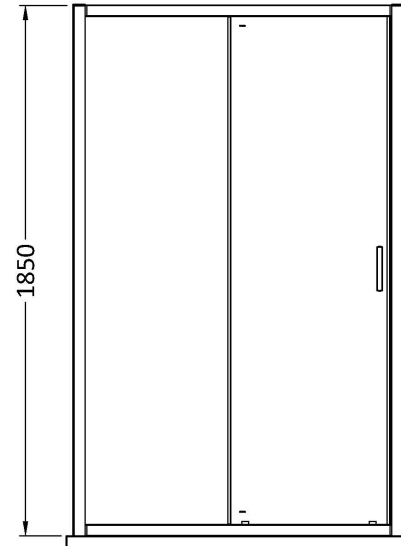

Sales Code: SQL10

Description: 1000X1850mm Sliding Shower Door

**Product Dimensions**

Height (mm):	1850
Width (mm):	990
Depth (mm):	44
Nett Weight (kg):	28.3

**Packaging Dimensions**

Height (mm):	1910
Width (mm):	745
Length (mm):	65
Gross Weight (kg):	33.3

**Packaging Data**

Box Colour:	Brown Cardboard Box - Printed
Box Qty:	1
Label Size:	100 x 50
Label Colour:	Not Applicable
Label Qty:	0

**Outer Box Dimensions (If Applicable)**

Height (mm):	
Width (mm):	
Depth (mm):	
Length (mm):	
Gross Weight (kg):	
Barcode:	5056211821892

**Product Details**

Country of Origin:	China
Fitting Instruction:	No
CE & UKCA:	No
Profile Material:	Aluminium
Profile Finish:	Chrome
Adjustments (mm):	960 - 995mm
Entry Width (mm):	385mm
Swing In Dim (mm):	N/A
Swing Out Dim (mm):	N/A
Radius (mm):	Not Applicable
Glass Thickness (mm):	6
Easy Fit:	Yes
Easy Clean:	No
Handle Style:	Square T Shape Handle
Handle Material:	ABS
Enclosure Design:	Framed
Wheel Type:	Dual, Quick Release
Support Bar Included:	Support Bar Not Included
Extras:	None