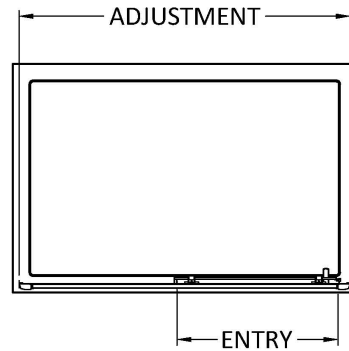

Sales Code: SSQL14BB

Description: 1400X1850mm Sliding Shower Door

Product Dimensions

Height (mm):	1850
Width (mm):	1390
Depth (mm):	44
Nett Weight (kg):	41.2

Packaging Dimensions

Height (mm):	1910
Width (mm):	850
Length (mm):	65
Gross Weight (kg):	46.2

Packaging Data

Box Colour:	Brown Cardboard Box - Printed
Box Qty:	1
Label Size:	100 x 50
Label Colour:	Not Applicable
Label Qty:	0

Outer Box Dimensions (If Applicable)

Height (mm):	
Width (mm):	
Depth (mm):	
Length (mm):	
Gross Weight (kg):	
Barcode:	5056678410288

Product Details

Country of Origin:	China
Fitting Instruction:	No
CE & UKCA:	No
Profile Material:	Aluminium
Profile Finish:	Brushed Brass
Adjustments (mm):	1355 - 1395mm
Entry Width (mm):	585mm
Swing In Dim (mm):	N/A
Swing Out Dim (mm):	N/A
Radius (mm):	Not Applicable
Glass Thickness (mm):	6
Easy Fit:	Yes
Easy Clean:	No
Handle Style:	Square T Shape Handle
Handle Material:	ABS
Enclosure Design:	Framed
Wheel Type:	Dual, Quick Release
Support Bar Included:	Support Bar Not Included
Extras:	None