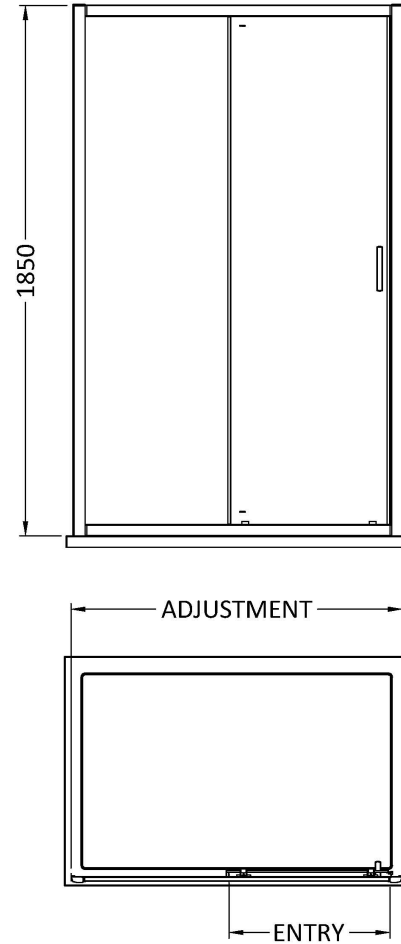

Sales Code: SSQL14BB

Description: 1400X1850mm Sliding Shower Door

### Product Dimensions

Height (mm):	1850
Width (mm):	1390
Depth (mm):	44
Nett Weight (kg):	41.2

### Packaging Dimensions

Height (mm):	1910
Width (mm):	850
Length (mm):	65
Gross Weight (kg):	46.2

### Outer Box Dimensions (If Applicable)

Height (mm):	
Width (mm):	
Depth (mm):	
Length (mm):	
Gross Weight (kg):	
Barcode:	5056678410288