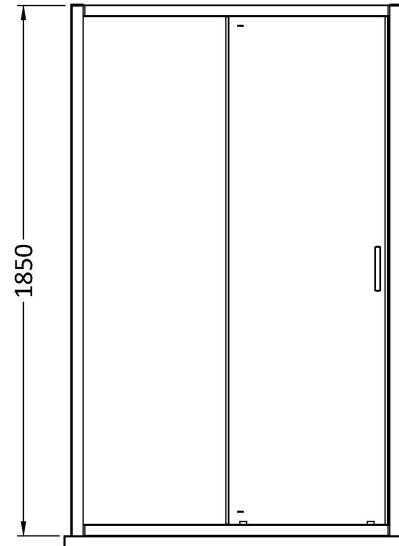

Sales Code: SSQL14BB

Description: 1400X1850mm Sliding Shower Door

Product Dimensions

Height (mm):	1850
Width (mm):	1390
Depth (mm):	44
Nett Weight (kg):	41.2

Packaging Dimensions

Height (mm):	1910
Width (mm):	850
Length (mm):	65
Gross Weight (kg):	46.2

Packaging Data

Box Colour:	Brown Cardboard Box - Printed
Box Qty:	1
Label Size:	100 x 50
Label Colour:	Not Applicable
Label Qty:	0

Outer Box Dimensions (If Applicable)

Height (mm):	
Width (mm):	
Depth (mm):	
Length (mm):	
Gross Weight (kg):	
Barcode:	5056678410288

Product Details

Country of Origin:	China
Fitting Instruction:	No
CE & UKCA:	No
Profile Material:	Aluminium
Profile Finish:	Brushed Brass
Adjustments (mm):	1355 - 1395mm
Entry Width (mm):	585mm
Swing In Dim (mm):	N/A
Swing Out Dim (mm):	N/A
Radius (mm):	Not Applicable
Glass Thickness (mm):	6
Easy Fit:	Yes
Easy Clean:	No
Handle Style:	Square T Shape Handle
Handle Material:	ABS
Enclosure Design:	Framed
Wheel Type:	Dual, Quick Release
Support Bar Included:	Support Bar Not Included
Extras:	None