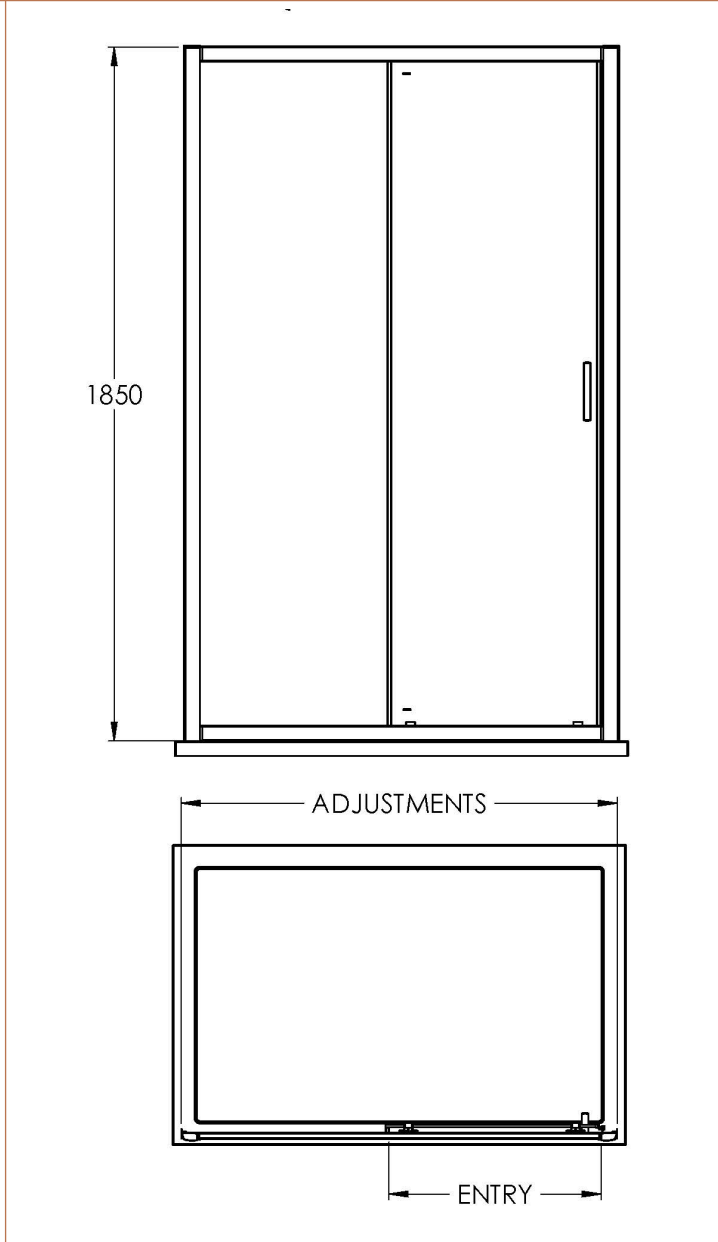

Sales Code: SSQL14BP

Description: 1400X1850mm Sliding Shower Door

Product Dimensions

Height (mm):	1850
Width (mm):	1390
Depth (mm):	44
Nett Weight (kg):	41.2

Packaging Dimensions

Height (mm):	1910
Width (mm):	850
Length (mm):	65
Gross Weight (kg):	46.2

Packaging Data

Box Colour:	Brown Cardboard Box - Printed
Box Qty:	1
Label Size:	100 x 50
Label Colour:	Not Applicable
Label Qty:	0

Outer Box Dimensions (If Applicable)

Height (mm):	
Width (mm):	
Depth (mm):	
Length (mm):	
Gross Weight (kg):	
Barcode:	5056462643502

Product Details

Country of Origin:	China
Fitting Instruction:	No
CE Approval:	No
Profile Material:	Aluminium
Profile Finish:	Matt Black
Adjustments (mm):	1355 - 1395mm
Entry Width (mm):	585mm
Swing In Dim (mm):	N/A
Swing Out Dim (mm):	N/A
Radius (mm):	Not Applicable
Glass Thickness (mm):	6
Easy Fit:	Yes
Easy Clean:	No
Handle Style:	Square T Shape Handle
Handle Material:	ABS
Enclosure Design:	Framed
Wheel Type:	Dual, Quick Release
Support Bar Included:	Support Bar Not Included
Extras:	None