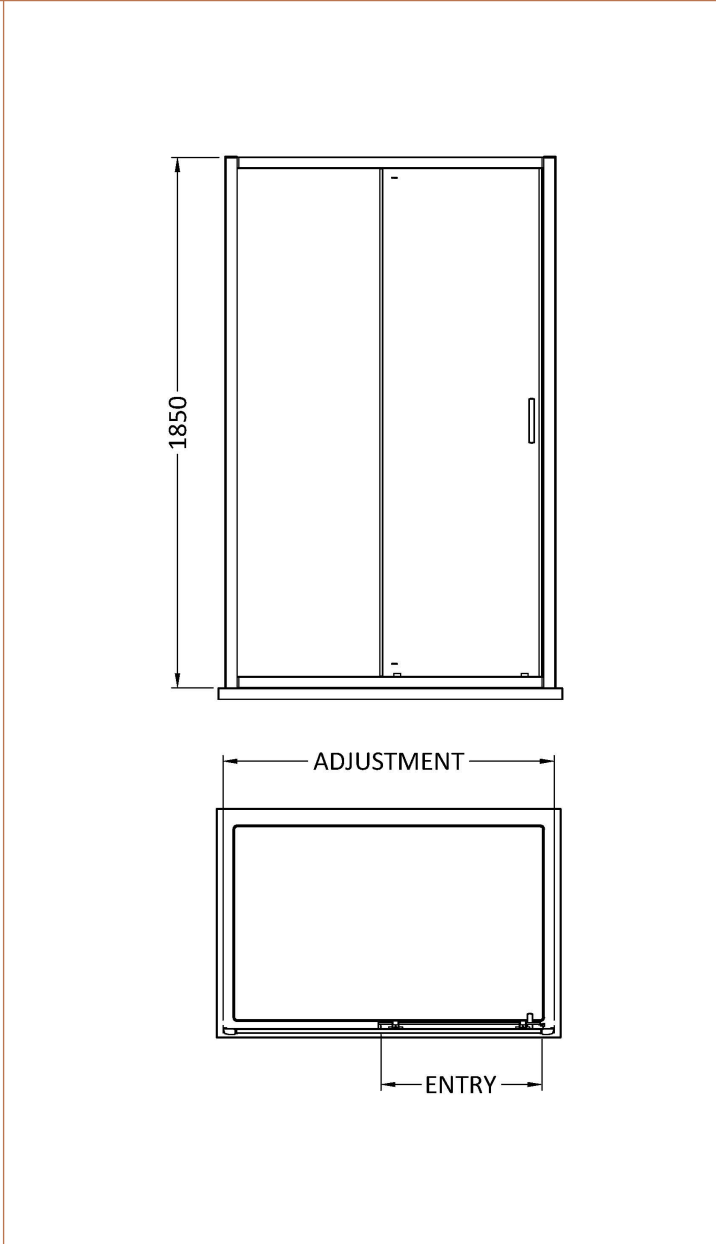

Sales Code: SQSL14BP

Description: 1400X1850mm Sliding Shower Door

Product Dimensions

Height (mm):	1850
Width (mm):	1390
Depth (mm):	44
Nett Weight (kg):	41.2

Packaging Dimensions

Height (mm):	1910
Width (mm):	850
Length (mm):	65
Gross Weight (kg):	46.2

Packaging Data

Box Colour:	Brown Cardboard Box - Printed
Box Qty:	1
Label Size:	100 x 50
Label Colour:	Not Applicable
Label Qty:	0

Outer Box Dimensions (If Applicable)

Height (mm):	
Width (mm):	
Depth (mm):	
Length (mm):	
Gross Weight (kg):	
Barcode:	5056462643502

Product Details

Country of Origin:	China
Fitting Instruction:	No
CE & UKCA:	No
Profile Material:	Aluminium
Profile Finish:	Matt Black
Adjustments (mm):	1355 - 1395mm
Entry Width (mm):	585mm
Swing In Dim (mm):	N/A
Swing Out Dim (mm):	N/A
Radius (mm):	Not Applicable
Glass Thickness (mm):	6
Easy Fit:	Yes
Easy Clean:	No
Handle Style:	Square T Shape Handle
Handle Material:	ABS
Enclosure Design:	Framed
Wheel Type:	Dual, Quick Release
Support Bar Included:	Support Bar Not Included
Extras:	None