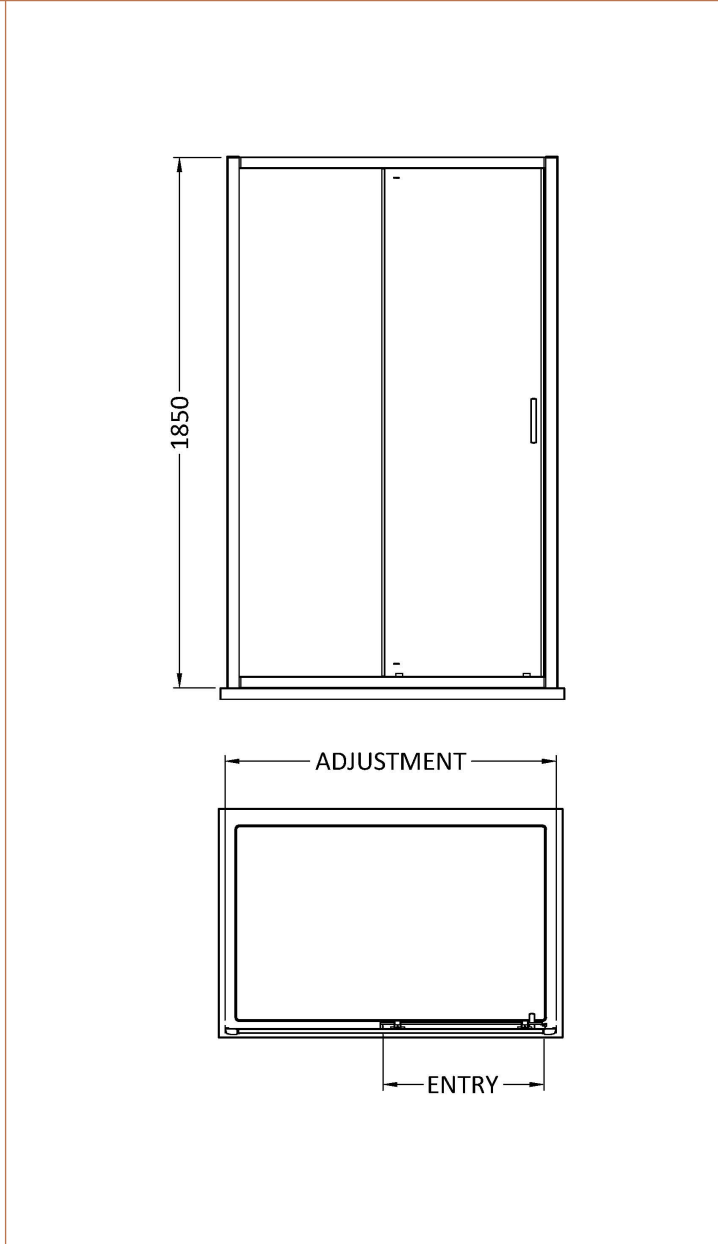

Sales Code: SSQL14BP

Description: 1400X1850mm Sliding Shower Door

**Product Dimensions**

Height (mm):	1850
Width (mm):	1390
Depth (mm):	44
Nett Weight (kg):	41.2

**Packaging Dimensions**

Height (mm):	1910
Width (mm):	850
Length (mm):	65
Gross Weight (kg):	46.2

**Packaging Data**

Box Colour:	Brown Cardboard Box - Printed
Box Qty:	1
Label Size:	100 x 50
Label Colour:	Not Applicable
Label Qty:	0

**Outer Box Dimensions (If Applicable)**

Height (mm):	
Width (mm):	
Depth (mm):	
Length (mm):	
Gross Weight (kg):	
Barcode:	5056462643502

**Product Details**

Country of Origin:	China
Fitting Instruction:	No
CE & UKCA:	No
Profile Material:	Aluminium
Profile Finish:	Matt Black
Adjustments (mm):	1355 - 1395mm
Entry Width (mm):	585mm
Swing In Dim (mm):	N/A
Swing Out Dim (mm):	N/A
Radius (mm):	Not Applicable
Glass Thickness (mm):	6
Easy Fit:	Yes
Easy Clean:	No
Handle Style:	Square T Shape Handle
Handle Material:	ABS
Enclosure Design:	Framed
Wheel Type:	Dual, Quick Release
Support Bar Included:	Support Bar Not Included
Extras:	None