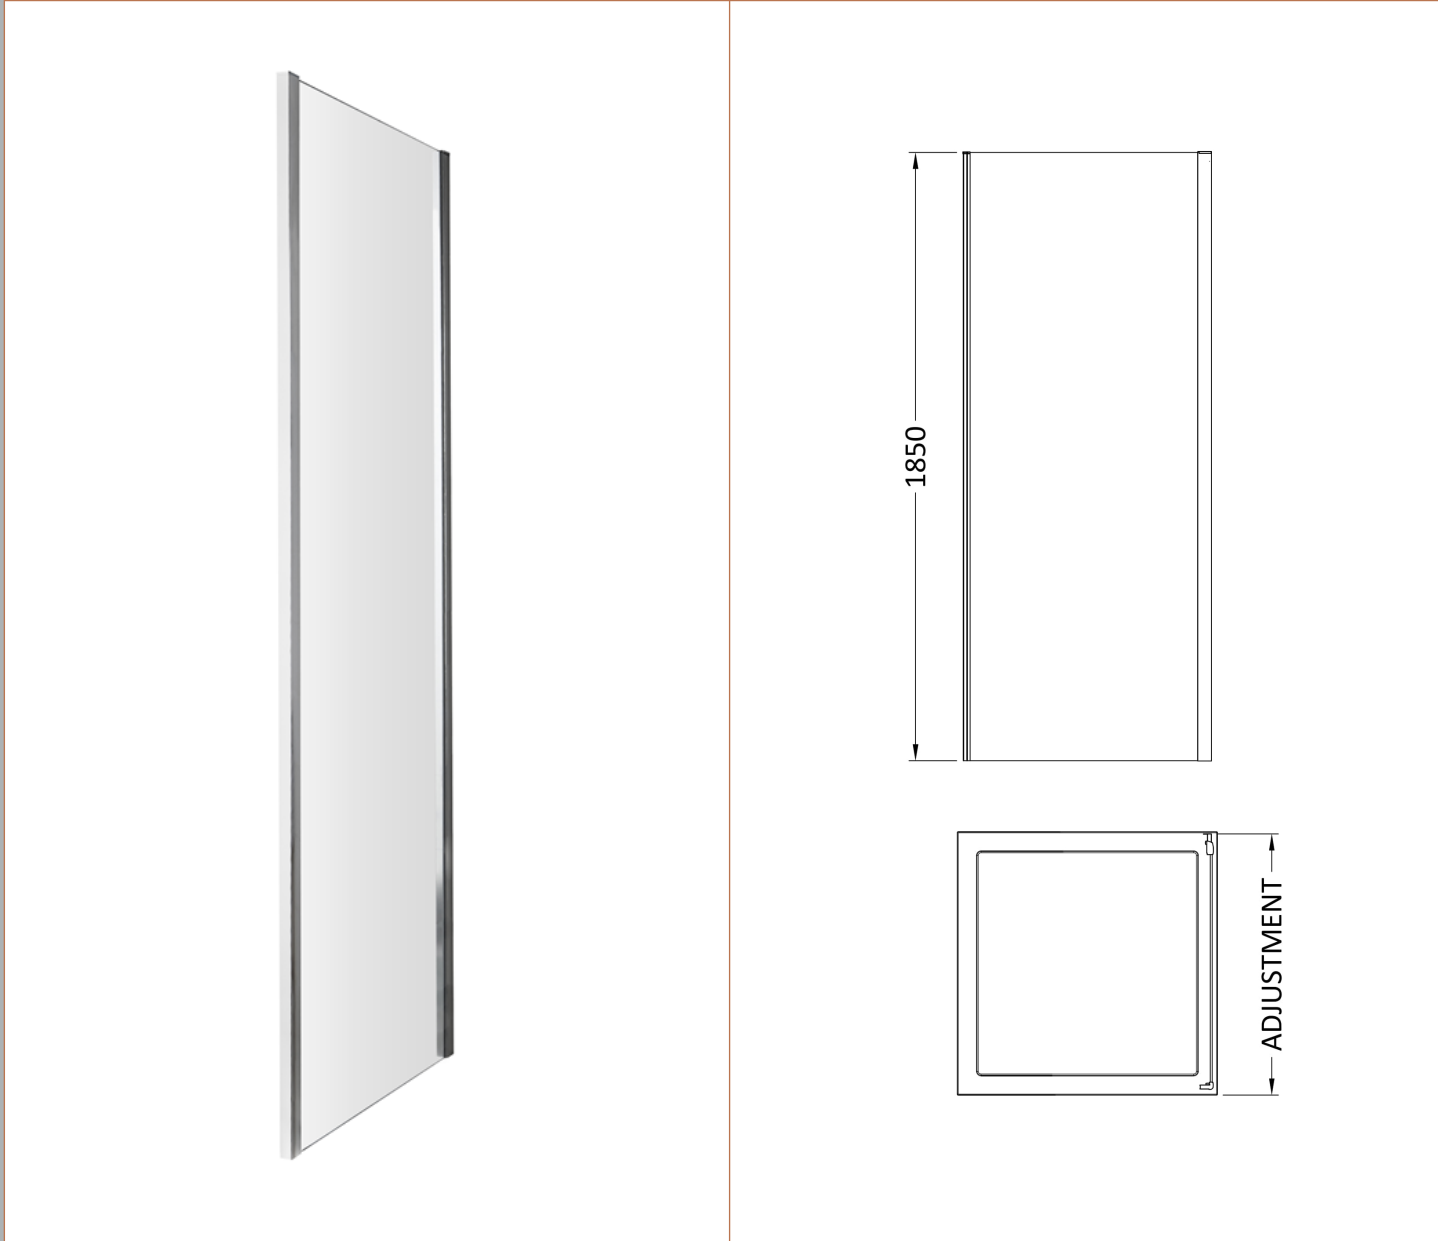

Sales Code: SQSP70-E5

Description: 1850X700mm Side Panel

Product Dimensions

Height (mm):	1850
Width (mm):	690
Depth (mm):	31
Nett Weight (kg):	20.2

Packaging Dimensions

Height (mm):	1910
Width (mm):	730
Length (mm):	65
Gross Weight (kg):	25.2

Packaging Data

Box Colour:	Brown Cardboard Box - Printed
Box Qty:	1
Label Size:	100 x 50
Label Colour:	Not Applicable
Label Qty:	0

Outer Box Dimensions (If Applicable)

Height (mm):	
Width (mm):	
Depth (mm):	
Length (mm):	
Gross Weight (kg):	
Barcode:	5056678432037

Product Details

Country of Origin:	China
Fitting Instruction:	No
CE & UKCA:	No
Profile Material:	Aluminium
Profile Finish:	Chrome
Adjustments (mm):	672mm-690mm
Entry Width (mm):	N/A
Swing In Dim (mm):	N/A
Swing Out Dim (mm):	N/A
Radius (mm):	Not Applicable
Glass Thickness (mm):	5
Easy Fit:	Yes
Easy Clean:	No
Handle Style:	D Shape Handle
Handle Material:	ABS
Enclosure Design:	Semi-Frameless
Wheel Type:	Not Applicable
Support Bar Included:	Support Bar Not Included
Extras:	None