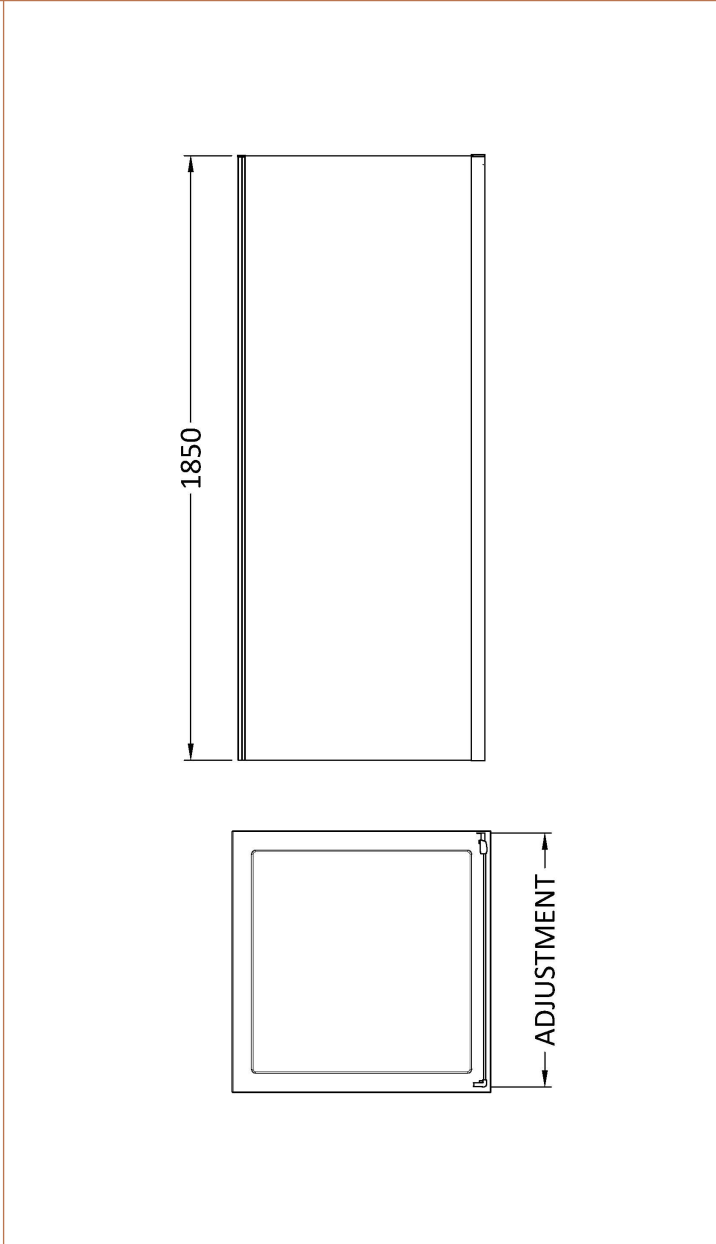

Sales Code: SQSP70BB

Description: 700X1850mm Side Panel

Product Dimensions	
Height (mm):	1850
Width (mm):	690
Depth (mm):	31
Nett Weight (kg):	19.4
Packaging Dimensions	
Height (mm):	1910
Width (mm):	690
Length (mm):	50
Gross Weight (kg):	19.9
Packaging Data	
Box Colour:	Brown Cardboard Box - Printed
Box Qty:	1
Label Size:	100 x 50
Label Colour:	Not Applicable
Label Qty:	0
Outer Box Dimensions (If Applicable)	
Height (mm):	
Width (mm):	
Depth (mm):	
Length (mm):	
Gross Weight (kg):	
Barcode:	5056678410363
Product Details	
Country of Origin:	China
Fitting Instruction:	No
CE & UKCA:	No
Profile Material:	Aluminium
Profile Finish:	Brushed Brass
Adjustments (mm):	672 - 690
Entry Width (mm):	N/A
Swing In Dim (mm):	N/A
Swing Out Dim (mm):	N/A
Radius (mm):	Not Applicable
Glass Thickness (mm):	6
Easy Fit:	Yes
Easy Clean:	No
Handle Style:	Not Applicable
Handle Material:	Not Applicable
Enclosure Design:	Semi-Frameless
Wheel Type:	Not Applicable
Support Bar Included:	Support Bar Not Included
Extras:	None