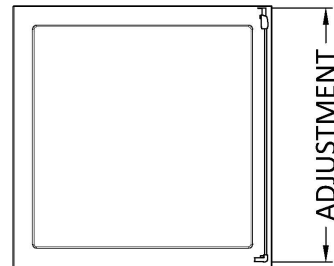

Sales Code: SQSP70BP

Description: 700X1850mm Side Panel

**Product Dimensions**

Height (mm):	1850
Width (mm):	690
Depth (mm):	44
Nett Weight (kg):	19.4

**Packaging Dimensions**

Height (mm):	1910
Width (mm):	690
Length (mm):	50
Gross Weight (kg):	19.9

**Packaging Data**

Box Colour:	Brown Cardboard Box - Printed
Box Qty:	1
Label Size:	100 x 50
Label Colour:	Not Applicable
Label Qty:	0

**Outer Box Dimensions (If Applicable)**

Height (mm):	
Width (mm):	
Depth (mm):	
Length (mm):	
Gross Weight (kg):	
Barcode:	5056462652825

**Product Details**

Country of Origin:	China
Fitting Instruction:	No
CE & UKCA:	Yes
Profile Material:	Aluminium
Profile Finish:	Matt Black
Adjustments (mm):	672mm-690mm
Entry Width (mm):	N/A
Swing In Dim (mm):	N/A
Swing Out Dim (mm):	N/A
Radius (mm):	Not Applicable
Glass Thickness (mm):	6
Easy Fit:	Yes
Easy Clean:	No
Handle Style:	Square T Shape Handle
Handle Material:	ABS
Enclosure Design:	Semi-Frameless
Wheel Type:	Dual, Quick Release
Support Bar Included:	Support Bar Not Included
Extras:	None