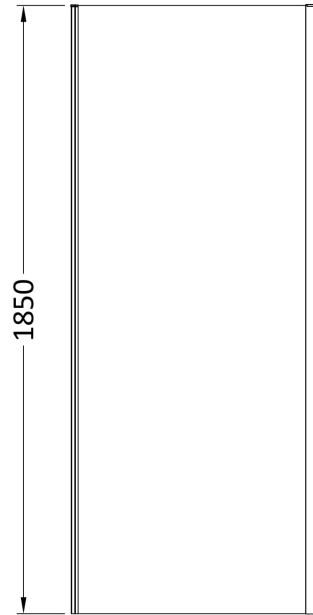

Sales Code: SQSP70BP

Description: 700X1850mm Side Panel

Product Dimensions

Height (mm):	1850
Width (mm):	690
Depth (mm):	44
Nett Weight (kg):	19.4

Packaging Dimensions

Height (mm):	1910
Width (mm):	690
Length (mm):	50
Gross Weight (kg):	19.9

Packaging Data

Box Colour:	Brown Cardboard Box - Printed
Box Qty:	1
Label Size:	100 x 50
Label Colour:	Not Applicable
Label Qty:	0

Outer Box Dimensions (If Applicable)

Height (mm):	
Width (mm):	
Depth (mm):	
Length (mm):	
Gross Weight (kg):	
Barcode:	5056462652825

Product Details

Country of Origin:	China
Fitting Instruction:	No
CE & UKCA:	Yes
Profile Material:	Aluminium
Profile Finish:	Matt Black
Adjustments (mm):	672mm-690mm
Entry Width (mm):	N/A
Swing In Dim (mm):	N/A
Swing Out Dim (mm):	N/A
Radius (mm):	Not Applicable
Glass Thickness (mm):	6
Easy Fit:	Yes
Easy Clean:	No
Handle Style:	Square T Shape Handle
Handle Material:	ABS
Enclosure Design:	Semi-Frameless
Wheel Type:	Dual, Quick Release
Support Bar Included:	Support Bar Not Included
Extras:	None