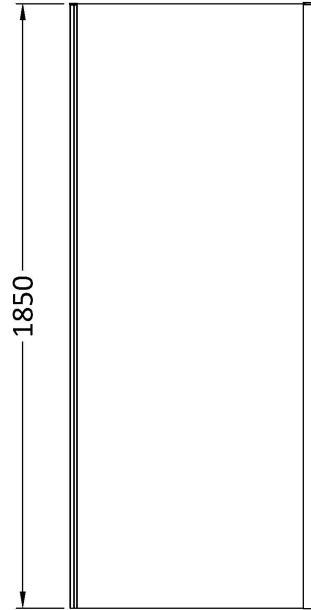

Sales Code: SQSP70BP

Description: 700X1850mm Side Panel

**Product Dimensions**

Height (mm):	1850
Width (mm):	690
Depth (mm):	44
Nett Weight (kg):	19.4

**Packaging Dimensions**

Height (mm):	1910
Width (mm):	690
Length (mm):	50
Gross Weight (kg):	19.9

**Packaging Data**

Box Colour:	Brown Cardboard Box - Printed
Box Qty:	1
Label Size:	100 x 50
Label Colour:	Not Applicable
Label Qty:	0

**Outer Box Dimensions (If Applicable)**

Height (mm):	
Width (mm):	
Depth (mm):	
Length (mm):	
Gross Weight (kg):	
Barcode:	5056462652825

**Product Details**

Country of Origin:	China
Fitting Instruction:	No
CE & UKCA:	Yes
Profile Material:	Aluminium
Profile Finish:	Matt Black
Adjustments (mm):	672mm-690mm
Entry Width (mm):	N/A
Swing In Dim (mm):	N/A
Swing Out Dim (mm):	N/A
Radius (mm):	Not Applicable
Glass Thickness (mm):	6
Easy Fit:	Yes
Easy Clean:	No
Handle Style:	Square T Shape Handle
Handle Material:	ABS
Enclosure Design:	Semi-Frameless
Wheel Type:	Dual, Quick Release
Support Bar Included:	Support Bar Not Included
Extras:	None