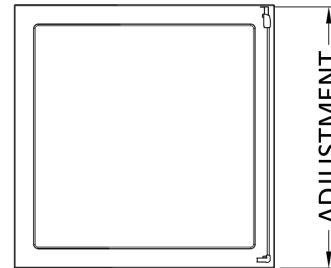

Sales Code: SQSP70BP

Description: 700X1850mm Side Panel

Product Dimensions

Height (mm):	1850
Width (mm):	690
Depth (mm):	44
Nett Weight (kg):	19.4

Packaging Dimensions

Height (mm):	1910
Width (mm):	690
Length (mm):	50
Gross Weight (kg):	19.9

Packaging Data

Box Colour:	Brown Cardboard Box - Printed
Box Qty:	1
Label Size:	100 x 50
Label Colour:	Not Applicable
Label Qty:	0

Outer Box Dimensions (If Applicable)

Height (mm):	
Width (mm):	
Depth (mm):	
Length (mm):	
Gross Weight (kg):	
Barcode:	5056462652825

Product Details

Country of Origin:	China
Fitting Instruction:	No
CE & UKCA:	Yes
Profile Material:	Aluminium
Profile Finish:	Matt Black
Adjustments (mm):	672mm-690mm
Entry Width (mm):	N/A
Swing In Dim (mm):	N/A
Swing Out Dim (mm):	N/A
Radius (mm):	Not Applicable
Glass Thickness (mm):	6
Easy Fit:	Yes
Easy Clean:	No
Handle Style:	Square T Shape Handle
Handle Material:	ABS
Enclosure Design:	Semi-Frameless
Wheel Type:	Dual, Quick Release
Support Bar Included:	Support Bar Not Included
Extras:	None