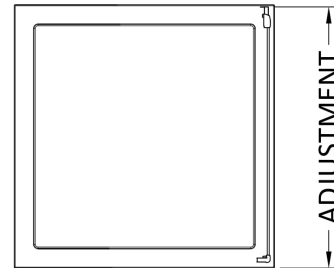

Sales Code: SQSP70BP

Description: 700X1850mm Side Panel

Product Dimensions

Height (mm):	1850
Width (mm):	690
Depth (mm):	44
Nett Weight (kg):	19.4

Packaging Dimensions

Height (mm):	1910
Width (mm):	690
Length (mm):	50
Gross Weight (kg):	19.9

Packaging Data

Box Colour:	Brown Cardboard Box - Printed
Box Qty:	1
Label Size:	100 x 50
Label Colour:	Not Applicable
Label Qty:	0

Outer Box Dimensions (If Applicable)

Height (mm):	
Width (mm):	
Depth (mm):	
Length (mm):	
Gross Weight (kg):	
Barcode:	5056462652825

Product Details

Country of Origin:	China
Fitting Instruction:	No
CE & UKCA:	Yes
Profile Material:	Aluminium
Profile Finish:	Matt Black
Adjustments (mm):	672mm-690mm
Entry Width (mm):	N/A
Swing In Dim (mm):	N/A
Swing Out Dim (mm):	N/A
Radius (mm):	Not Applicable
Glass Thickness (mm):	6
Easy Fit:	Yes
Easy Clean:	No
Handle Style:	Square T Shape Handle
Handle Material:	ABS
Enclosure Design:	Semi-Frameless
Wheel Type:	Dual, Quick Release
Support Bar Included:	Support Bar Not Included
Extras:	None