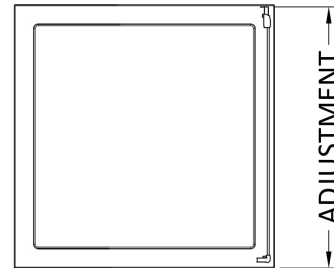

Sales Code: SQSP70

Description: 700X1850mm Side Panel

**Product Dimensions**

Height (mm):	1850
Width (mm):	690
Depth (mm):	31
Nett Weight (kg):	19.4

**Packaging Dimensions**

Height (mm):	1910
Width (mm):	690
Length (mm):	50
Gross Weight (kg):	19.9

**Packaging Data**

Box Colour:	Brown Cardboard Box - Printed
Box Qty:	1
Label Size:	100 x 50
Label Colour:	Not Applicable
Label Qty:	0

**Outer Box Dimensions (If Applicable)**

Height (mm):	
Width (mm):	
Depth (mm):	
Length (mm):	
Gross Weight (kg):	
Barcode:	5056211822066

**Product Details**

Country of Origin:	China
Fitting Instruction:	No
CE & UKCA:	No
Profile Material:	Aluminium
Profile Finish:	Chrome
Adjustments (mm):	672 - 690
Entry Width (mm):	N/A
Swing In Dim (mm):	N/A
Swing Out Dim (mm):	N/A
Radius (mm):	Not Applicable
Glass Thickness (mm):	6
Easy Fit:	Yes
Easy Clean:	No
Handle Style:	Not Applicable
Handle Material:	Not Applicable
Enclosure Design:	Semi-Frameless
Wheel Type:	Not Applicable
Support Bar Included:	Support Bar Not Included
Extras:	None