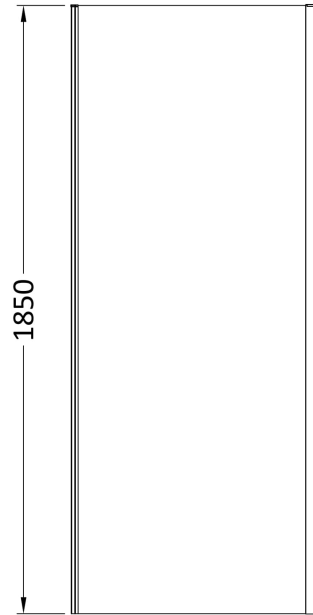

Sales Code: SQSP70

Description: 700X1850mm Side Panel

**Product Dimensions**

Height (mm):	1850
Width (mm):	690
Depth (mm):	31
Nett Weight (kg):	19.4

**Packaging Dimensions**

Height (mm):	1910
Width (mm):	690
Length (mm):	50
Gross Weight (kg):	19.9

**Packaging Data**

Box Colour:	Brown Cardboard Box - Printed
Box Qty:	1
Label Size:	100 x 50
Label Colour:	Not Applicable
Label Qty:	0

**Outer Box Dimensions (If Applicable)**

Height (mm):	
Width (mm):	
Depth (mm):	
Length (mm):	
Gross Weight (kg):	
Barcode:	5056211822066

**Product Details**

Country of Origin:	China
Fitting Instruction:	No
CE & UKCA:	No
Profile Material:	Aluminium
Profile Finish:	Chrome
Adjustments (mm):	672 - 690
Entry Width (mm):	N/A
Swing In Dim (mm):	N/A
Swing Out Dim (mm):	N/A
Radius (mm):	Not Applicable
Glass Thickness (mm):	6
Easy Fit:	Yes
Easy Clean:	No
Handle Style:	Not Applicable
Handle Material:	Not Applicable
Enclosure Design:	Semi-Frameless
Wheel Type:	Not Applicable
Support Bar Included:	Support Bar Not Included
Extras:	None