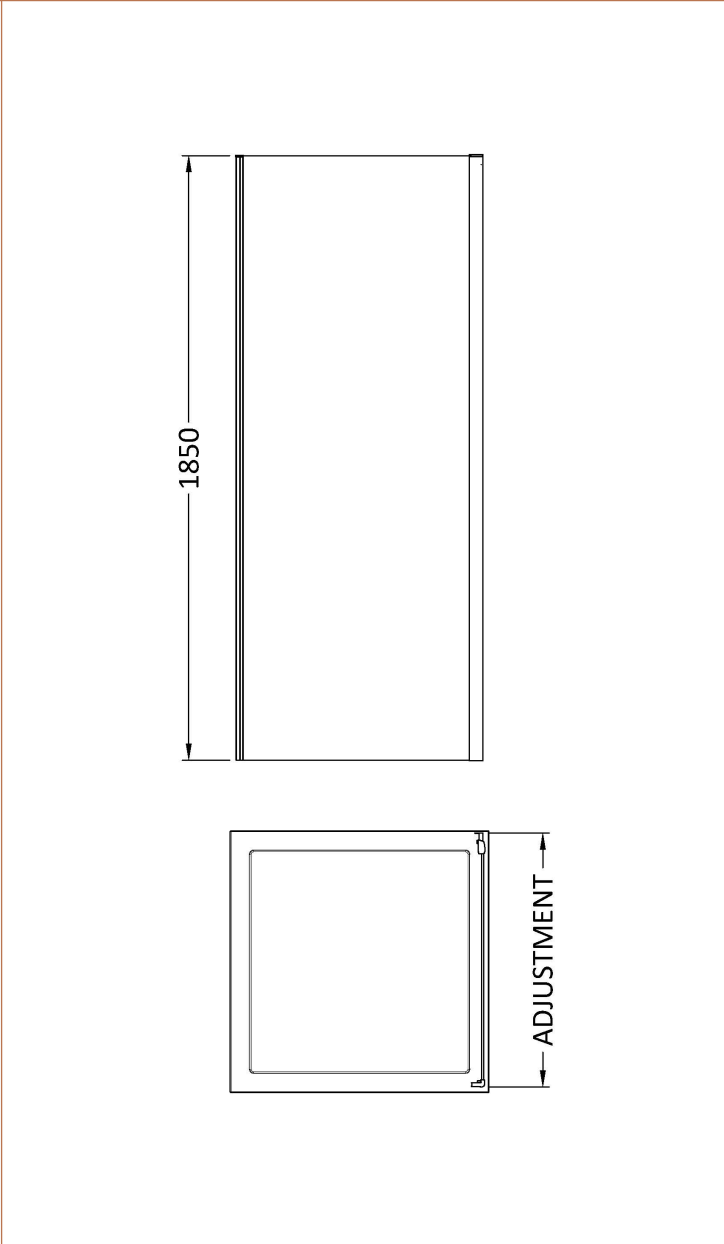

Sales Code: SQSP80BB

Description: 800X1850mm Side Panel

Product Dimensions	
Height (mm):	1850
Width (mm):	790
Depth (mm):	31
Nett Weight (kg):	22.2
Packaging Dimensions	
Height (mm):	1912
Width (mm):	790
Length (mm):	50
Gross Weight (kg):	22.7
Packaging Data	
Box Colour:	Brown Cardboard Box - Printed
Box Qty:	1
Label Size:	100 x 50
Label Colour:	Not Applicable
Label Qty:	0
Outer Box Dimensions (If Applicable)	
Height (mm):	
Width (mm):	
Depth (mm):	
Length (mm):	
Gross Weight (kg):	
Barcode:	5056678410387
Product Details	
Country of Origin:	China
Fitting Instruction:	No
CE & UKCA:	No
Profile Material:	Aluminium
Profile Finish:	Brushed Brass
Adjustments (mm):	772 - 790mm
Entry Width (mm):	N/A
Swing In Dim (mm):	N/A
Swing Out Dim (mm):	N/A
Radius (mm):	Not Applicable
Glass Thickness (mm):	6
Easy Fit:	Yes
Easy Clean:	No
Handle Style:	Not Applicable
Handle Material:	Not Applicable
Enclosure Design:	Semi-Frameless
Wheel Type:	Not Applicable
Support Bar Included:	Support Bar Not Included
Extras:	None