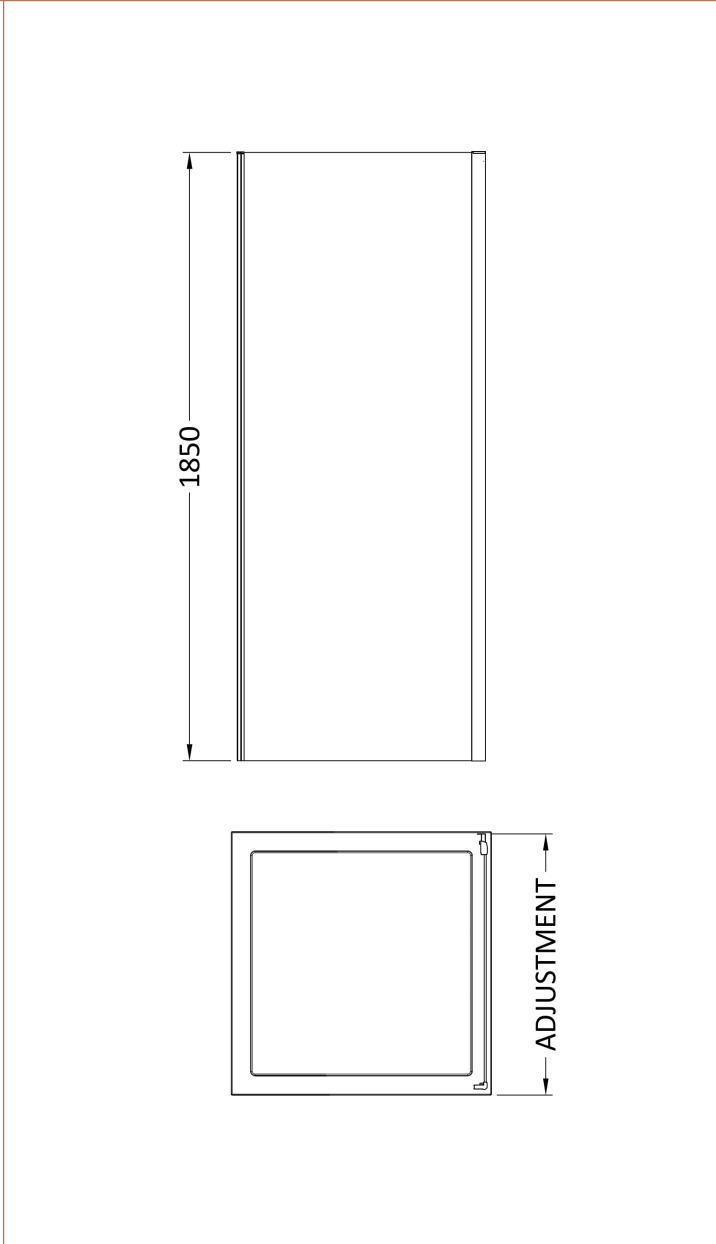

Sales Code: SQSP80BB

Description: 800X1850mm Side Panel

Product Dimensions	
Height (mm):	1850
Width (mm):	790
Depth (mm):	31
Nett Weight (kg):	22.2
Packaging Dimensions	
Height (mm):	1912
Width (mm):	790
Length (mm):	50
Gross Weight (kg):	22.7
Packaging Data	
Box Colour:	Brown Cardboard Box - Printed
Box Qty:	1
Label Size:	100 x 50
Label Colour:	Not Applicable
Label Qty:	0
Outer Box Dimensions (If Applicable)	
Height (mm):	
Width (mm):	
Depth (mm):	
Length (mm):	
Gross Weight (kg):	
Barcode:	5056678410387
Product Details	
Country of Origin:	China
Fitting Instruction:	No
CE & UKCA:	No
Profile Material:	Aluminium
Profile Finish:	Brushed Brass
Adjustments (mm):	772 - 790mm
Entry Width (mm):	N/A
Swing In Dim (mm):	N/A
Swing Out Dim (mm):	N/A
Radius (mm):	Not Applicable
Glass Thickness (mm):	6
Easy Fit:	Yes
Easy Clean:	No
Handle Style:	Not Applicable
Handle Material:	Not Applicable
Enclosure Design:	Semi-Frameless
Wheel Type:	Not Applicable
Support Bar Included:	Support Bar Not Included
Extras:	None