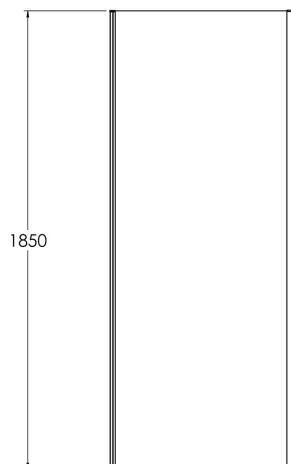

Sales Code: SQSP80BP

Description: 800X1850mm Side Panel

SQ Side Panel Enclosure

Code	Description	Adjustments (mm)	
SQSP70-E6	700 Side Panel	672	690
SQSP76-E6	760 Side Panel	722	740
SQSP80-E6	800 Side Panel	772	790
SQSP90-E6	900 Side Panel	872	890

Product Dimensions

Height (mm):	1850
Width (mm):	790
Depth (mm):	31
Nett Weight (kg):	22.2

Packaging Dimensions

Height (mm):	1912
Width (mm):	790
Length (mm):	50
Gross Weight (kg):	22.7

Packaging Data

Box Colour:	Brown Cardboard Box - Printed
Box Qty:	1
Label Size:	100 x 50
Label Colour:	Not Applicable
Label Qty:	0

Outer Box Dimensions (If Applicable)

Height (mm):	
Width (mm):	
Depth (mm):	
Length (mm):	
Gross Weight (kg):	
Barcode:	5056211892335

Product Details

Country of Origin:	China
Fitting Instruction:	No
CE Approval:	No
Profile Material:	Aluminium
Profile Finish:	Matt Black
Adjustments (mm):	772 - 790mm
Entry Width (mm):	N/A
Swing In Dim (mm):	N/A
Swing Out Dim (mm):	N/A
Radius (mm):	Not Applicable
Glass Thickness (mm):	6
Easy Fit:	Yes
Easy Clean:	No
Handle Style:	Not Applicable
Handle Material:	Not Applicable
Enclosure Design:	Semi-Frameless
Wheel Type:	Not Applicable
Support Bar Included:	Support Bar Not Included
Extras:	None