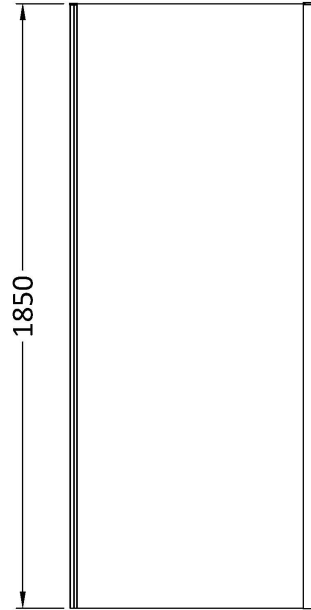

Sales Code: SQSP80BP

Description: 800X1850mm Side Panel

**Product Dimensions**

Height (mm):	1850
Width (mm):	790
Depth (mm):	31
Nett Weight (kg):	22.2

**Packaging Dimensions**

Height (mm):	1912
Width (mm):	790
Length (mm):	50
Gross Weight (kg):	22.7

**Packaging Data**

Box Colour:	Brown Cardboard Box - Printed
Box Qty:	1
Label Size:	100 x 50
Label Colour:	Not Applicable
Label Qty:	0

**Outer Box Dimensions (If Applicable)**

Height (mm):	
Width (mm):	
Depth (mm):	
Length (mm):	
Gross Weight (kg):	
Barcode:	5056211892335

**Product Details**

Country of Origin:	China
Fitting Instruction:	No
CE & UKCA:	No
Profile Material:	Aluminium
Profile Finish:	Matt Black
Adjustments (mm):	772 - 790mm
Entry Width (mm):	N/A
Swing In Dim (mm):	N/A
Swing Out Dim (mm):	N/A
Radius (mm):	Not Applicable
Glass Thickness (mm):	6
Easy Fit:	Yes
Easy Clean:	No
Handle Style:	Not Applicable
Handle Material:	Not Applicable
Enclosure Design:	Semi-Frameless
Wheel Type:	Not Applicable
Support Bar Included:	Support Bar Not Included
Extras:	None