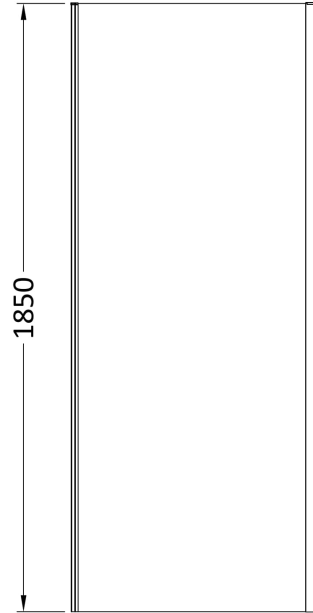

Sales Code: SQSP80BP

Description: 800X1850mm Side Panel

Product Dimensions

Height (mm):	1850
Width (mm):	790
Depth (mm):	31
Nett Weight (kg):	22.2

Packaging Dimensions

Height (mm):	1912
Width (mm):	790
Length (mm):	50
Gross Weight (kg):	22.7

Packaging Data

Box Colour:	Brown Cardboard Box - Printed
Box Qty:	1
Label Size:	100 x 50
Label Colour:	Not Applicable
Label Qty:	0

Outer Box Dimensions (If Applicable)

Height (mm):	
Width (mm):	
Depth (mm):	
Length (mm):	
Gross Weight (kg):	
Barcode:	5056211892335

Product Details

Country of Origin:	China
Fitting Instruction:	No
CE & UKCA:	No
Profile Material:	Aluminium
Profile Finish:	Matt Black
Adjustments (mm):	772 - 790mm
Entry Width (mm):	N/A
Swing In Dim (mm):	N/A
Swing Out Dim (mm):	N/A
Radius (mm):	Not Applicable
Glass Thickness (mm):	6
Easy Fit:	Yes
Easy Clean:	No
Handle Style:	Not Applicable
Handle Material:	Not Applicable
Enclosure Design:	Semi-Frameless
Wheel Type:	Not Applicable
Support Bar Included:	Support Bar Not Included
Extras:	None