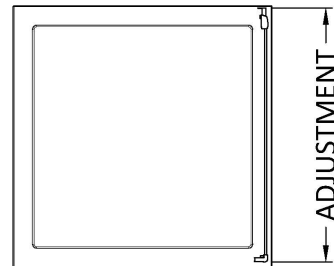

Sales Code: SQSP80BP

Description: 800X1850mm Side Panel

**Product Dimensions**

Height (mm):	1850
Width (mm):	790
Depth (mm):	31
Nett Weight (kg):	22.2

**Packaging Dimensions**

Height (mm):	1912
Width (mm):	790
Length (mm):	50
Gross Weight (kg):	22.7

**Packaging Data**

Box Colour:	Brown Cardboard Box - Printed
Box Qty:	1
Label Size:	100 x 50
Label Colour:	Not Applicable
Label Qty:	0

**Outer Box Dimensions (If Applicable)**

Height (mm):	
Width (mm):	
Depth (mm):	
Length (mm):	
Gross Weight (kg):	
Barcode:	5056211892335

**Product Details**

Country of Origin:	China
Fitting Instruction:	No
CE & UKCA:	No
Profile Material:	Aluminium
Profile Finish:	Matt Black
Adjustments (mm):	772 - 790mm
Entry Width (mm):	N/A
Swing In Dim (mm):	N/A
Swing Out Dim (mm):	N/A
Radius (mm):	Not Applicable
Glass Thickness (mm):	6
Easy Fit:	Yes
Easy Clean:	No
Handle Style:	Not Applicable
Handle Material:	Not Applicable
Enclosure Design:	Semi-Frameless
Wheel Type:	Not Applicable
Support Bar Included:	Support Bar Not Included
Extras:	None