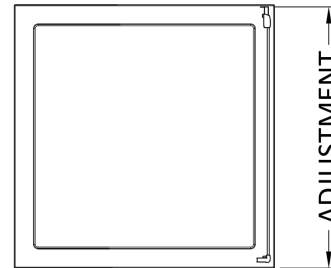

Sales Code: SQSP80BP

Description: 800X1850mm Side Panel

Product Dimensions

Height (mm):	1850
Width (mm):	790
Depth (mm):	31
Nett Weight (kg):	22.2

Packaging Dimensions

Height (mm):	1912
Width (mm):	790
Length (mm):	50
Gross Weight (kg):	22.7

Packaging Data

Box Colour:	Brown Cardboard Box - Printed
Box Qty:	1
Label Size:	100 x 50
Label Colour:	Not Applicable
Label Qty:	0

Outer Box Dimensions (If Applicable)

Height (mm):	
Width (mm):	
Depth (mm):	
Length (mm):	
Gross Weight (kg):	
Barcode:	5056211892335

Product Details

Country of Origin:	China
Fitting Instruction:	No
CE & UKCA:	No
Profile Material:	Aluminium
Profile Finish:	Matt Black
Adjustments (mm):	772 - 790mm
Entry Width (mm):	N/A
Swing In Dim (mm):	N/A
Swing Out Dim (mm):	N/A
Radius (mm):	Not Applicable
Glass Thickness (mm):	6
Easy Fit:	Yes
Easy Clean:	No
Handle Style:	Not Applicable
Handle Material:	Not Applicable
Enclosure Design:	Semi-Frameless
Wheel Type:	Not Applicable
Support Bar Included:	Support Bar Not Included
Extras:	None