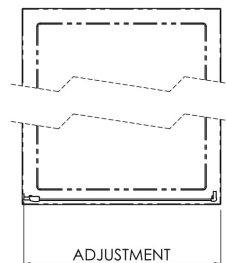

Sales Code: SQSP80BP

Description: 800X1850mm Side Panel

SQ Side Panel Enclosure

Code	Description	Adjustments (mm)	
SQSP70-E6	700 Side Panel	672	690
SQSP76-E6	760 Side Panel	722	740
SQSP80-E6	800 Side Panel	772	790
SQSP90-E6	900 Side Panel	872	890

Product Dimensions

Height (mm):	1850
Width (mm):	790
Depth (mm):	31
Nett Weight (kg):	22.2

Packaging Dimensions

Height (mm):	1912
Width (mm):	790
Length (mm):	50
Gross Weight (kg):	22.7

Packaging Data

Box Colour:	Brown Cardboard Box - Printed
Box Qty:	1
Label Size:	100 x 50
Label Colour:	Not Applicable
Label Qty:	0

Outer Box Dimensions (If Applicable)

Height (mm):	
Width (mm):	
Depth (mm):	
Length (mm):	
Gross Weight (kg):	
Barcode:	5056211892335

Product Details

Country of Origin:	China
Fitting Instruction:	No
CE Approval:	No
Profile Material:	Aluminium
Profile Finish:	Matt Black
Adjustments (mm):	772 - 790mm
Entry Width (mm):	N/A
Swing In Dim (mm):	N/A
Swing Out Dim (mm):	N/A
Radius (mm):	Not Applicable
Glass Thickness (mm):	6
Easy Fit:	Yes
Easy Clean:	No
Handle Style:	Not Applicable
Handle Material:	Not Applicable
Enclosure Design:	Semi-Frameless
Wheel Type:	Not Applicable
Support Bar Included:	Support Bar Not Included
Extras:	None