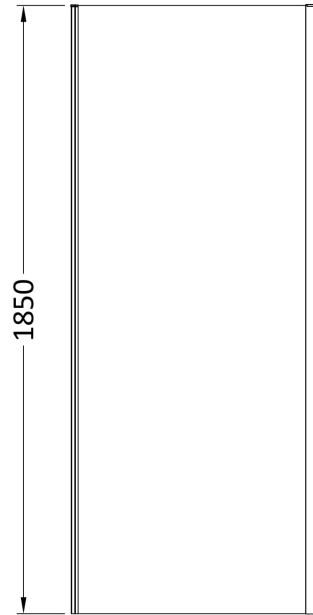

Sales Code: SQSP80

Description: 800X1850mm Side Panel

Product Dimensions

Height (mm):	1850
Width (mm):	790
Depth (mm):	31
Nett Weight (kg):	23

Packaging Dimensions

Height (mm):	1910
Width (mm):	830
Length (mm):	65
Gross Weight (kg):	28

Packaging Data

Box Colour:	Brown Cardboard Box - Printed
Box Qty:	1
Label Size:	100 x 50
Label Colour:	Not Applicable
Label Qty:	0

Outer Box Dimensions (If Applicable)

Height (mm):	
Width (mm):	
Depth (mm):	
Length (mm):	
Gross Weight (kg):	
Barcode:	5056211822080

Product Details

Country of Origin:	China
Fitting Instruction:	No
CE & UKCA:	No
Profile Material:	Aluminium
Profile Finish:	Chrome
Adjustments (mm):	772mm - 790mm
Entry Width (mm):	N/A
Swing In Dim (mm):	N/A
Swing Out Dim (mm):	N/A
Radius (mm):	Not Applicable
Glass Thickness (mm):	6
Easy Fit:	Yes
Easy Clean:	No
Handle Style:	Not Applicable
Handle Material:	Not Applicable
Enclosure Design:	Semi-Frameless
Wheel Type:	Not Applicable
Support Bar Included:	Support Bar Not Included
Extras:	None