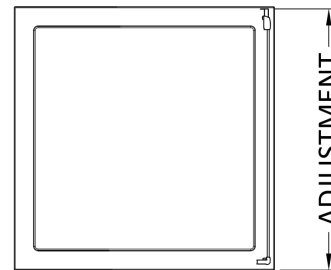

Sales Code: SQSP80

Description: 800X1850mm Side Panel

Product Dimensions

Height (mm):	1850
Width (mm):	790
Depth (mm):	31
Nett Weight (kg):	23

Packaging Dimensions

Height (mm):	1910
Width (mm):	830
Length (mm):	65
Gross Weight (kg):	28

Packaging Data

Box Colour:	Brown Cardboard Box - Printed
Box Qty:	1
Label Size:	100 x 50
Label Colour:	Not Applicable
Label Qty:	0

Outer Box Dimensions (If Applicable)

Height (mm):	
Width (mm):	
Depth (mm):	
Length (mm):	
Gross Weight (kg):	
Barcode:	5056211822080

Product Details

Country of Origin:	China
Fitting Instruction:	No
CE & UKCA:	No
Profile Material:	Aluminium
Profile Finish:	Chrome
Adjustments (mm):	772mm - 790mm
Entry Width (mm):	N/A
Swing In Dim (mm):	N/A
Swing Out Dim (mm):	N/A
Radius (mm):	Not Applicable
Glass Thickness (mm):	6
Easy Fit:	Yes
Easy Clean:	No
Handle Style:	Not Applicable
Handle Material:	Not Applicable
Enclosure Design:	Semi-Frameless
Wheel Type:	Not Applicable
Support Bar Included:	Support Bar Not Included
Extras:	None