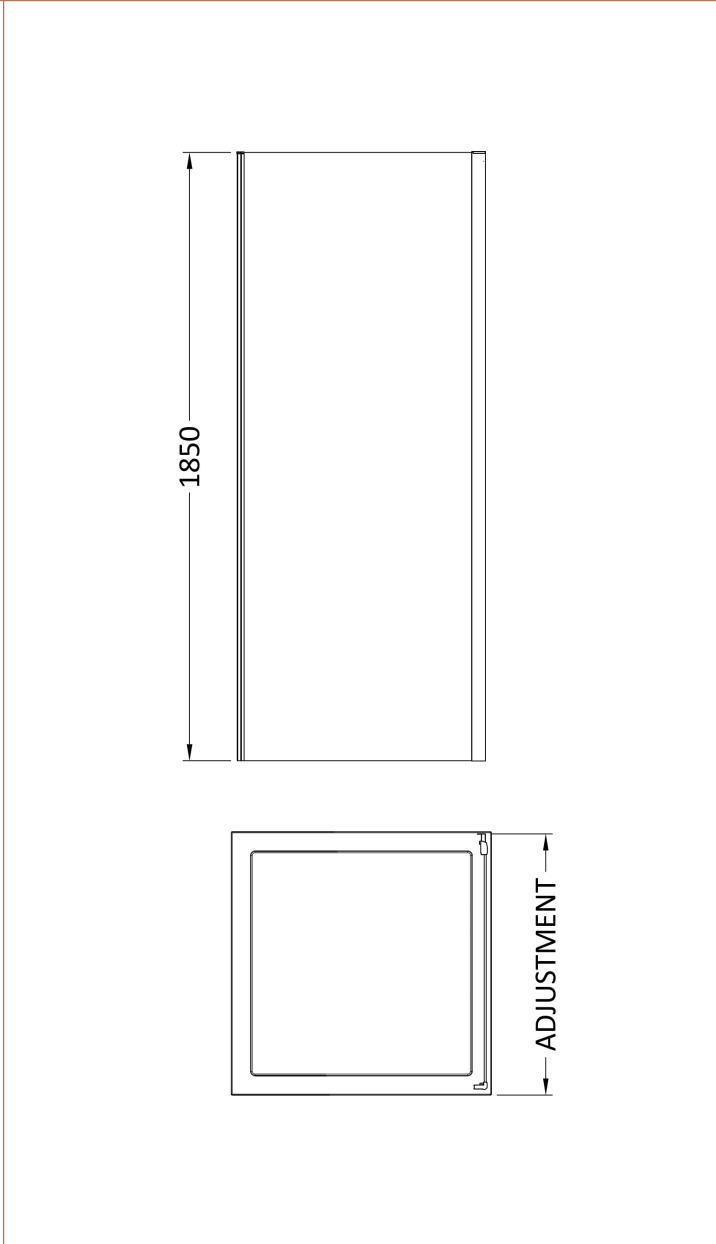

Sales Code: SQSP90BB

Description: 900X1850mm Side Panel

Product Dimensions	
Height (mm):	1850
Width (mm):	890
Depth (mm):	31
Nett Weight (kg):	25
Packaging Dimensions	
Height (mm):	1912
Width (mm):	890
Length (mm):	50
Gross Weight (kg):	25.5
Packaging Data	
Box Colour:	Brown Cardboard Box - Printed
Box Qty:	1
Label Size:	100 x 50
Label Colour:	Not Applicable
Label Qty:	0
Outer Box Dimensions (If Applicable)	
Height (mm):	
Width (mm):	
Depth (mm):	
Length (mm):	
Gross Weight (kg):	
Barcode:	5056678410394
Product Details	
Country of Origin:	China
Fitting Instruction:	No
CE & UKCA:	No
Profile Material:	Aluminium
Profile Finish:	Brushed Brass
Adjustments (mm):	872 - 890mm
Entry Width (mm):	N/A
Swing In Dim (mm):	N/A
Swing Out Dim (mm):	N/A
Radius (mm):	Not Applicable
Glass Thickness (mm):	6
Easy Fit:	Yes
Easy Clean:	No
Handle Style:	Not Applicable
Handle Material:	Not Applicable
Enclosure Design:	Semi-Frameless
Wheel Type:	Not Applicable
Support Bar Included:	Support Bar Not Included
Extras:	None