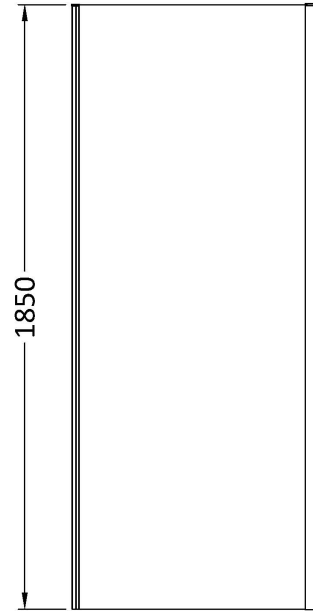

Sales Code: SQSP90BP

Description: 900X1850mm Side Panel

Product Dimensions

Height (mm):	1850
Width (mm):	890
Depth (mm):	31
Nett Weight (kg):	25

Packaging Dimensions

Height (mm):	1912
Width (mm):	890
Length (mm):	50
Gross Weight (kg):	25.5

Packaging Data

Box Colour:	Brown Cardboard Box - Printed
Box Qty:	1
Label Size:	100 x 50
Label Colour:	Not Applicable
Label Qty:	0

Outer Box Dimensions (If Applicable)

Height (mm):	
Width (mm):	
Depth (mm):	
Length (mm):	
Gross Weight (kg):	
Barcode:	5056211892342

Product Details

Country of Origin:	China
Fitting Instruction:	No
CE & UKCA:	No
Profile Material:	Aluminium
Profile Finish:	Matt Black
Adjustments (mm):	872 - 890mm
Entry Width (mm):	N/A
Swing In Dim (mm):	N/A
Swing Out Dim (mm):	N/A
Radius (mm):	Not Applicable
Glass Thickness (mm):	6
Easy Fit:	Yes
Easy Clean:	No
Handle Style:	Not Applicable
Handle Material:	Not Applicable
Enclosure Design:	Semi-Frameless
Wheel Type:	Not Applicable
Support Bar Included:	Support Bar Not Included
Extras:	None