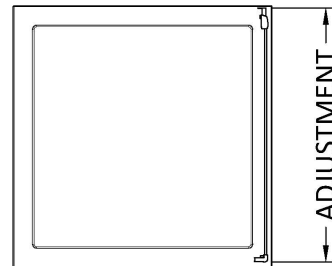

Sales Code: SQSP90BP

Description: 900X1850mm Side Panel

Product Dimensions

Height (mm):	1850
Width (mm):	890
Depth (mm):	31
Nett Weight (kg):	25

Packaging Dimensions

Height (mm):	1912
Width (mm):	890
Length (mm):	50
Gross Weight (kg):	25.5

Packaging Data

Box Colour:	Brown Cardboard Box - Printed
Box Qty:	1
Label Size:	100 x 50
Label Colour:	Not Applicable
Label Qty:	0

Outer Box Dimensions (If Applicable)

Height (mm):	
Width (mm):	
Depth (mm):	
Length (mm):	
Gross Weight (kg):	
Barcode:	5056211892342

Product Details

Country of Origin:	China
Fitting Instruction:	No
CE & UKCA:	No
Profile Material:	Aluminium
Profile Finish:	Matt Black
Adjustments (mm):	872 - 890mm
Entry Width (mm):	N/A
Swing In Dim (mm):	N/A
Swing Out Dim (mm):	N/A
Radius (mm):	Not Applicable
Glass Thickness (mm):	6
Easy Fit:	Yes
Easy Clean:	No
Handle Style:	Not Applicable
Handle Material:	Not Applicable
Enclosure Design:	Semi-Frameless
Wheel Type:	Not Applicable
Support Bar Included:	Support Bar Not Included
Extras:	None