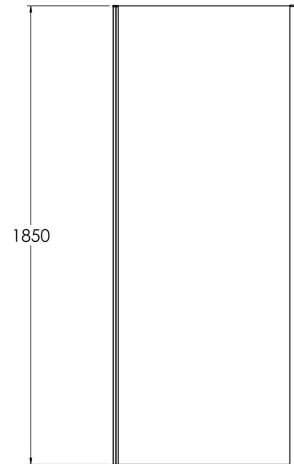

Sales Code: SQSP90BP

Description: 900X1850mm Side Panel

SQ Side Panel Enclosure

Code	Description	Adjustments (mm)	
SQSP70-E6	700 Side Panel	672	690
SQSP76-E6	760 Side Panel	722	740
SQSP80-E6	800 Side Panel	772	790
SQSP90-E6	900 Side Panel	872	890

Product Dimensions

Height (mm):	1850
Width (mm):	890
Depth (mm):	31
Nett Weight (kg):	25

Packaging Dimensions

Height (mm):	1912
Width (mm):	890
Length (mm):	50
Gross Weight (kg):	25.5

Packaging Data

Box Colour:	Brown Cardboard Box - Printed
Box Qty:	1
Label Size:	100 x 50
Label Colour:	Not Applicable
Label Qty:	0

Outer Box Dimensions (If Applicable)

Height (mm):	
Width (mm):	
Depth (mm):	
Length (mm):	
Gross Weight (kg):	
Barcode:	5056211892342

Product Details

Country of Origin:	China
Fitting Instruction:	No
CE Approval:	No
Profile Material:	Aluminium
Profile Finish:	Matt Black
Adjustments (mm):	872 - 890mm
Entry Width (mm):	N/A
Swing In Dim (mm):	N/A
Swing Out Dim (mm):	N/A
Radius (mm):	Not Applicable
Glass Thickness (mm):	6
Easy Fit:	Yes
Easy Clean:	No
Handle Style:	Not Applicable
Handle Material:	Not Applicable
Enclosure Design:	Semi-Frameless
Wheel Type:	Not Applicable
Support Bar Included:	Support Bar Not Included
Extras:	None