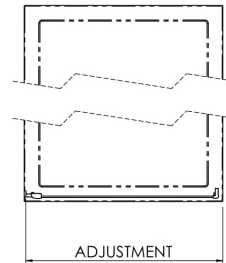

Sales Code: SQSP90BP

Description: 900X1850mm Side Panel

SQ Side Panel Enclosure

Code	Description	Adjustments (mm)	
SQSP70-E6	700 Side Panel	672	690
SQSP76-E6	760 Side Panel	722	740
SQSP80-E6	800 Side Panel	772	790
SQSP90-E6	900 Side Panel	872	890

Product Dimensions

Height (mm):	1850
Width (mm):	890
Depth (mm):	31
Nett Weight (kg):	25

Packaging Dimensions

Height (mm):	1912
Width (mm):	890
Length (mm):	50
Gross Weight (kg):	25.5

Packaging Data

Box Colour:	Brown Cardboard Box - Printed
Box Qty:	1
Label Size:	100 x 50
Label Colour:	Not Applicable
Label Qty:	0

Outer Box Dimensions (If Applicable)

Height (mm):	
Width (mm):	
Depth (mm):	
Length (mm):	
Gross Weight (kg):	
Barcode:	5056211892342

Product Details

Country of Origin:	China
Fitting Instruction:	No
CE Approval:	No
Profile Material:	Aluminium
Profile Finish:	Matt Black
Adjustments (mm):	872 - 890mm
Entry Width (mm):	N/A
Swing In Dim (mm):	N/A
Swing Out Dim (mm):	N/A
Radius (mm):	Not Applicable
Glass Thickness (mm):	6
Easy Fit:	Yes
Easy Clean:	No
Handle Style:	Not Applicable
Handle Material:	Not Applicable
Enclosure Design:	Semi-Frameless
Wheel Type:	Not Applicable
Support Bar Included:	Support Bar Not Included
Extras:	None