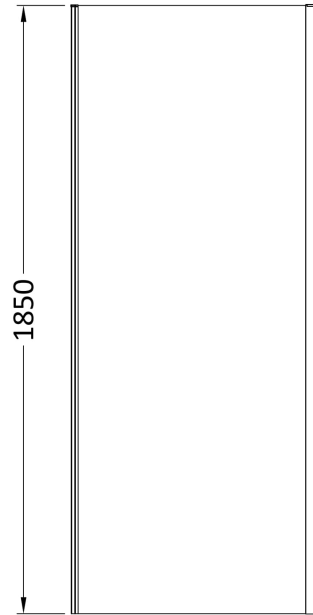

Sales Code: SQSP90

Description: 900X1850mm Side Panel

Product Dimensions

Height (mm):	1850
Width (mm):	890
Depth (mm):	31
Nett Weight (kg):	25.8

Packaging Dimensions

Height (mm):	1910
Width (mm):	930
Length (mm):	65
Gross Weight (kg):	30.8

Packaging Data

Box Colour:	Brown Cardboard Box - Printed
Box Qty:	1
Label Size:	100 x 50
Label Colour:	Not Applicable
Label Qty:	0

Outer Box Dimensions (If Applicable)

Height (mm):	
Width (mm):	
Depth (mm):	
Length (mm):	
Gross Weight (kg):	
Barcode:	5056211822097

Product Details

Country of Origin:	China
Fitting Instruction:	No
CE & UKCA:	No
Profile Material:	Aluminium
Profile Finish:	Chrome
Adjustments (mm):	872mm - 890mm
Entry Width (mm):	N/A
Swing In Dim (mm):	N/A
Swing Out Dim (mm):	N/A
Radius (mm):	Not Applicable
Glass Thickness (mm):	6
Easy Fit:	Yes
Easy Clean:	No
Handle Style:	Not Applicable
Handle Material:	Not Applicable
Enclosure Design:	Semi-Frameless
Wheel Type:	Not Applicable
Support Bar Included:	Support Bar Not Included
Extras:	None