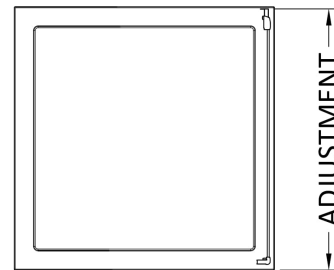

Sales Code: SQSP90

Description: 900X1850mm Side Panel

Product Dimensions

Height (mm):	1850
Width (mm):	890
Depth (mm):	31
Nett Weight (kg):	25.8

Packaging Dimensions

Height (mm):	1910
Width (mm):	930
Length (mm):	65
Gross Weight (kg):	30.8

Packaging Data

Box Colour:	Brown Cardboard Box - Printed
Box Qty:	1
Label Size:	100 x 50
Label Colour:	Not Applicable
Label Qty:	0

Outer Box Dimensions (If Applicable)

Height (mm):	
Width (mm):	
Depth (mm):	
Length (mm):	
Gross Weight (kg):	
Barcode:	5056211822097

Product Details

Country of Origin:	China
Fitting Instruction:	No
CE & UKCA:	No
Profile Material:	Aluminium
Profile Finish:	Chrome
Adjustments (mm):	872mm - 890mm
Entry Width (mm):	N/A
Swing In Dim (mm):	N/A
Swing Out Dim (mm):	N/A
Radius (mm):	Not Applicable
Glass Thickness (mm):	6
Easy Fit:	Yes
Easy Clean:	No
Handle Style:	Not Applicable
Handle Material:	Not Applicable
Enclosure Design:	Semi-Frameless
Wheel Type:	Not Applicable
Support Bar Included:	Support Bar Not Included
Extras:	None