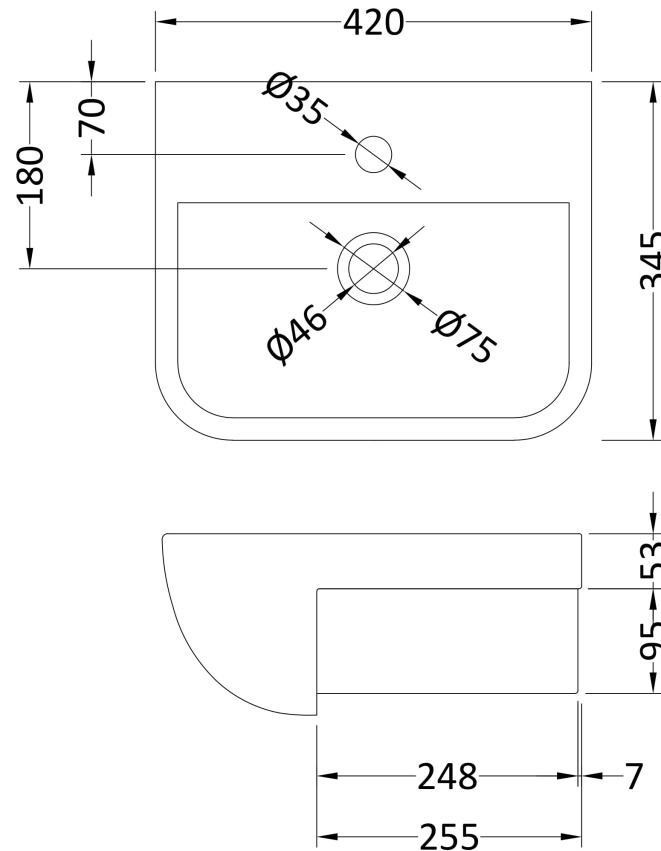

### Product Dimensions

Height (mm):	175
Width (mm):	420
Depth (mm):	345
Nett Weight (kg):	16

### Packaging Dimensions

Height (mm):	200
Width (mm):	450
Depth (mm):	550
Gross Weight (kg):	16

### Outer Box Dimensions (If Applicable)

Height (mm):	
Width (mm):	
Depth (mm):	
Gross Weight (kg):	
Barcode:	5055275894071

**Basins:** Tap Hole: One Taphole Chain Stay Hole: No  
Template: Yes Supplied Waste Type Req: Slotted  
Overflow Inc: Yes Overflow Cover: Yes  
Inner Bowl Depth (mm): 125 mm