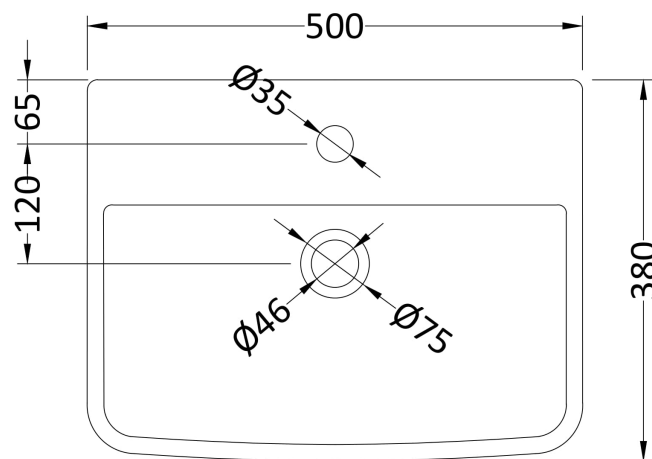

Sales Code: SRB005

Description: Square Semi-Rec Basin

Product Dimensions

Height (mm):	170
Width (mm):	500
Depth (mm):	380
Nett Weight (kg):	16

Packaging Dimensions

Height (mm):	200
Width (mm):	550
Depth (mm):	550
Gross Weight (kg):	16

Packaging Data

Box Colour:	White Cardboard Box
Box Qty:	1
Label Size:	80 x 40
Label Colour:	White Label
Label Qty:	1

Outer Box Dimensions (If Applicable)

Height (mm):	
Width (mm):	
Depth (mm):	
Gross Weight (kg):	
Barcode:	5055275894088

Product Details

Country of Origin:	Utd.Arab.Emir.
Fitting Instruction:	No
Certification: CE & UKCA:	WRAS: N/A WRAS No:
Product Material:	Vitreous China
Fixing Supplied:	No

Pans/Bidets: Trap Style: Not Applicable Includes Seat: Not Applicable

Basins: Tap Hole: One Taphole Chain Stay Hole: No
Template: Yes Supplied Waste Type Req: Slotted
Overflow Inc: Yes Overflow Cover: Yes
Inner Bowl Depth (mm): 120 mm