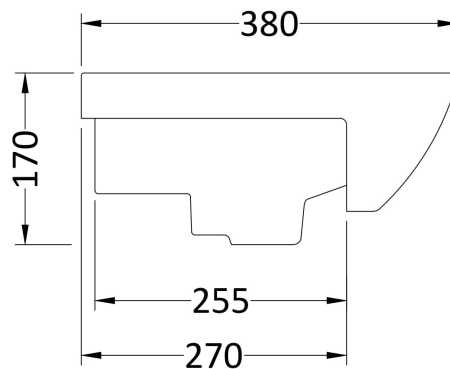

Sales Code: SRB005

Description: Square Semi-Rec Basin

Product Dimensions

Height (mm):	170
Width (mm):	500
Depth (mm):	380
Nett Weight (kg):	16

Packaging Dimensions

Height (mm):	200
Width (mm):	550
Depth (mm):	550
Gross Weight (kg):	16

Packaging Data

Box Colour:	White Cardboard Box
Box Qty:	1
Label Size:	80 x 40
Label Colour:	White Label
Label Qty:	1

Outer Box Dimensions (If Applicable)

Height (mm):	
Width (mm):	
Depth (mm):	
Gross Weight (kg):	
Barcode:	5055275894088

Basins: Tap Hole: One Taphole Chain Stay Hole: No
Template: Yes Supplied Waste Type Req: Slotted
Overflow Inc: Yes Overflow Cover: Yes
Inner Bowl Depth (mm): 120 mm