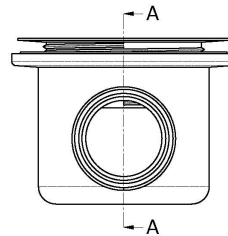

### Product Dimensions

Length (mm):	
Width (mm):	144
Height (mm):	86
Depth (mm):	144
Nett Weight (kg):	0.41

### Packaging Dimensions

Height (mm):	188
Width (mm):	162
Depth (mm):	123
Gross Weight (kg):	0.41

### Outer Box Dimensions (If Applicable)

Height (mm):	560
Width (mm):	360
Length (mm):	
Depth (mm):	
Gross Weight (kg):	14
Barcode:	5056462680248

### Product Details

Country of Origin:	China
Fitting Instruction:	No
CE & UKCA:	N/A
Product Material:	Pp/Stainless Steel
Heating Element Wattage:	Not Applicable
Colour/Finish:	Chrome
Product Diameter:	115mm
Connection Size:	1 1/2"