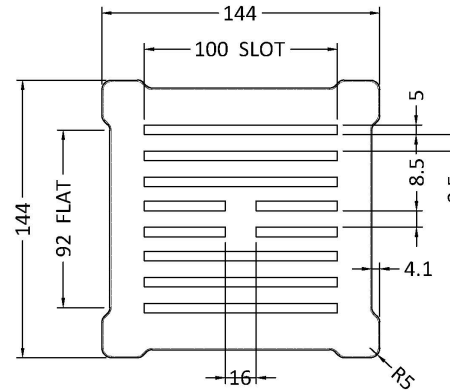

### Product Dimensions

Length (mm):	
Width (mm):	144
Height (mm):	86
Depth (mm):	144
Nett Weight (kg):	0.41

### Packaging Dimensions

Height (mm):	188
Width (mm):	162
Depth (mm):	123
Gross Weight (kg):	0.41

### Outer Box Dimensions (If Applicable)

Height (mm):	560
Width (mm):	360
Length (mm):	
Depth (mm):	
Gross Weight (kg):	14
Barcode:	5056462680248

### Product Details

Country of Origin:	China
Fitting Instruction:	No
CE & UKCA:	N/A
Product Material:	Pp/Stainless Steel
Heating Element Wattage:	Not Applicable
Colour/Finish:	Chrome
Product Diameter:	115mm
Connection Size:	1 1/2"