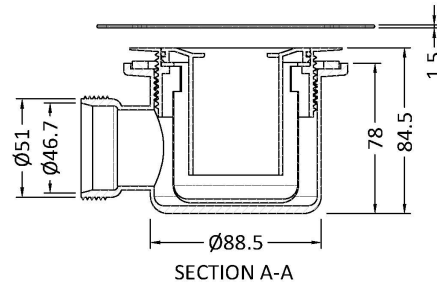

### Product Dimensions

Length (mm):	
Width (mm):	144
Height (mm):	86
Depth (mm):	144
Nett Weight (kg):	0.41

### Packaging Dimensions

Height (mm):	188
Width (mm):	162
Depth (mm):	123
Gross Weight (kg):	0.41

### Outer Box Dimensions (If Applicable)

Height (mm):	560
Width (mm):	360
Length (mm):	
Depth (mm):	
Gross Weight (kg):	14
Barcode:	5056462680248

### Product Details

Country of Origin:	China
Fitting Instruction:	No
CE & UKCA:	N/A
Product Material:	Pp/Stainless Steel
Heating Element Wattage:	Not Applicable
Colour/Finish:	Chrome
Product Diameter:	115mm
Connection Size:	1 1/2"