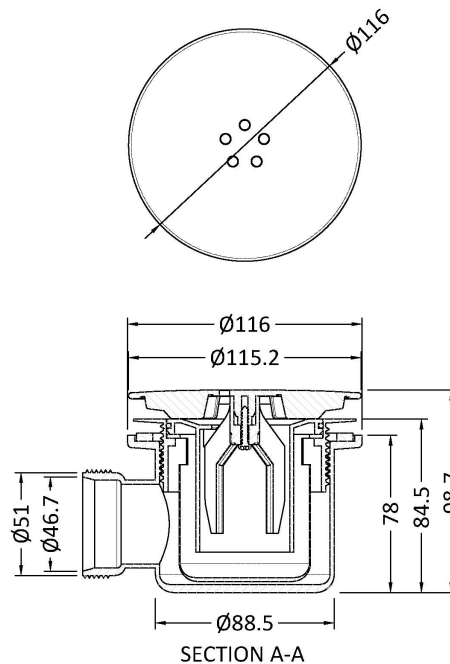

Sales Code: STW001

Description: Mega Flow Shower Waste & Knuckle

Product Dimensions

Length (mm):	
Width (mm):	116
Height (mm):	99
Depth (mm):	116
Nett Weight (kg):	0.31

Packaging Dimensions

Height (mm):	170
Width (mm):	135
Depth (mm):	100
Gross Weight (kg):	0.37

Packaging Data

Box Colour:	White Cardboard Box
Box Qty:	1
Label Size:	100 x 50
Label Colour:	White Label
Label Qty:	2

Outer Box Dimensions (If Applicable)

Height (mm):	560
Width (mm):	360
Length (mm):	
Depth (mm):	
Gross Weight (kg):	14
Barcode:	5055369011629

Product Details

Country of Origin:	China
Fitting Instruction:	No
CE & UKCA:	N/A
Product Material:	Pp
Heating Element Wattage:	Not Applicable
Colour/Finish:	Chrome
Product Diameter:	115mm
Connection Size:	1 1/2"