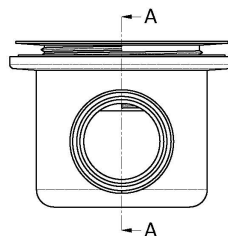

Sales Code: STW002S

Description: Square Shower Waste Black Top

Product Dimensions

Length (mm):	
Width (mm):	144
Height (mm):	86
Depth (mm):	144
Nett Weight (kg):	0.41

Packaging Dimensions

Height (mm):	188
Width (mm):	162
Depth (mm):	123
Gross Weight (kg):	0.41

Packaging Data

Box Colour:	White Cardboard Box
Box Qty:	1
Label Size:	100 x 50
Label Colour:	White Label
Label Qty:	2

Outer Box Dimensions (If Applicable)

Height (mm):	560
Width (mm):	360
Length (mm):	
Depth (mm):	
Gross Weight (kg):	14
Barcode:	5056462680255

Product Details

Country of Origin:	China
Fitting Instruction:	No
CE & UKCA:	N/A
Product Material:	Pp/Stainless Steel
Heating Element Wattage:	Not Applicable
Colour/Finish:	Black
Product Diameter:	115mm
Connection Size:	11/2"