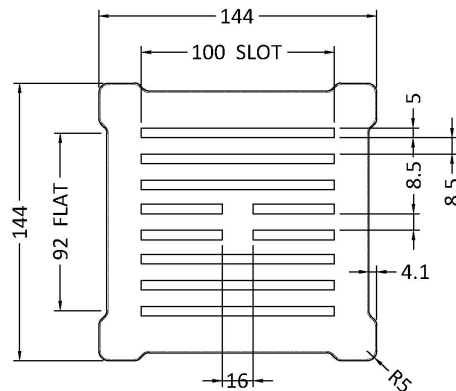

Sales Code: STW002S

Description: Square Shower Waste Black Top

Product Dimensions

Length (mm):	
Width (mm):	144
Height (mm):	86
Depth (mm):	144
Nett Weight (kg):	0.41

Packaging Dimensions

Height (mm):	188
Width (mm):	162
Depth (mm):	123
Gross Weight (kg):	0.41

Packaging Data

Box Colour:	White Cardboard Box
Box Qty:	1
Label Size:	100 x 50
Label Colour:	White Label
Label Qty:	2

Outer Box Dimensions (If Applicable)

Height (mm):	560
Width (mm):	360
Length (mm):	
Depth (mm):	
Gross Weight (kg):	14
Barcode:	5056462680255

Product Details

Country of Origin:	China
Fitting Instruction:	No
CE & UKCA:	N/A
Product Material:	Pp/Stainless Steel
Heating Element Wattage:	Not Applicable
Colour/Finish:	Black
Product Diameter:	115mm
Connection Size:	11/2"