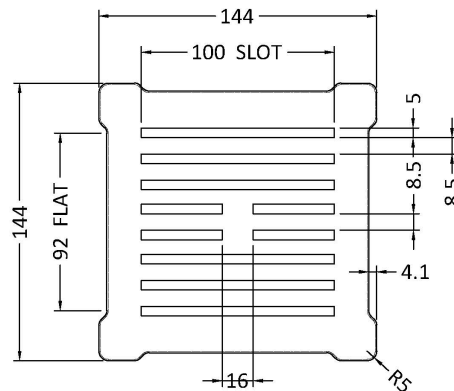

### Product Dimensions

Length (mm):	
Width (mm):	144
Height (mm):	86
Depth (mm):	144
Nett Weight (kg):	0.41

### Packaging Dimensions

Height (mm):	188
Width (mm):	162
Depth (mm):	123
Gross Weight (kg):	0.41

### Outer Box Dimensions (If Applicable)

Height (mm):	560
Width (mm):	360
Length (mm):	
Depth (mm):	
Gross Weight (kg):	14
Barcode:	5056462680255

### Product Details

Country of Origin:	China
Fitting Instruction:	No
CE & UKCA:	N/A
Product Material:	Pp/Stainless Steel
Heating Element Wattage:	Not Applicable
Colour/Finish:	Black
Product Diameter:	115mm
Connection Size:	11/2"