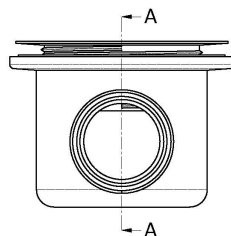

### Product Dimensions

Length (mm):	
Width (mm):	144
Height (mm):	86
Depth (mm):	144
Nett Weight (kg):	0.41

### Packaging Dimensions

Height (mm):	188
Width (mm):	162
Depth (mm):	123
Gross Weight (kg):	0.41

### Outer Box Dimensions (If Applicable)

Height (mm):	560
Width (mm):	360
Length (mm):	
Depth (mm):	
Gross Weight (kg):	14
Barcode:	5056462680255

### Product Details

Country of Origin:	China
Fitting Instruction:	No
CE & UKCA:	N/A
Product Material:	Pp/Stainless Steel
Heating Element Wattage:	Not Applicable
Colour/Finish:	Black
Product Diameter:	115mm
Connection Size:	11/2"