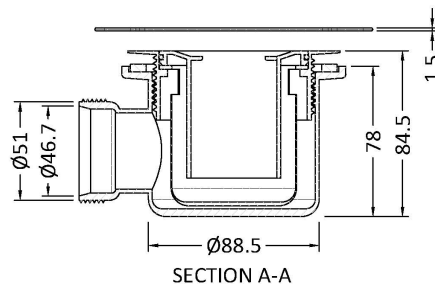

Sales Code: STW002S

Description: Square Shower Waste Black Top

Product Dimensions

Length (mm):	
Width (mm):	144
Height (mm):	86
Depth (mm):	144
Nett Weight (kg):	0.41

Packaging Dimensions

Height (mm):	188
Width (mm):	162
Depth (mm):	123
Gross Weight (kg):	0.41

Packaging Data

Box Colour:	White Cardboard Box
Box Qty:	1
Label Size:	100 x 50
Label Colour:	White Label
Label Qty:	2

Outer Box Dimensions (If Applicable)

Height (mm):	560
Width (mm):	360
Length (mm):	
Depth (mm):	
Gross Weight (kg):	14
Barcode:	5056462680255

Product Details

Country of Origin:	China
Fitting Instruction:	No
CE & UKCA:	N/A
Product Material:	Pp/Stainless Steel
Heating Element Wattage:	Not Applicable
Colour/Finish:	Black
Product Diameter:	115mm
Connection Size:	11/2"