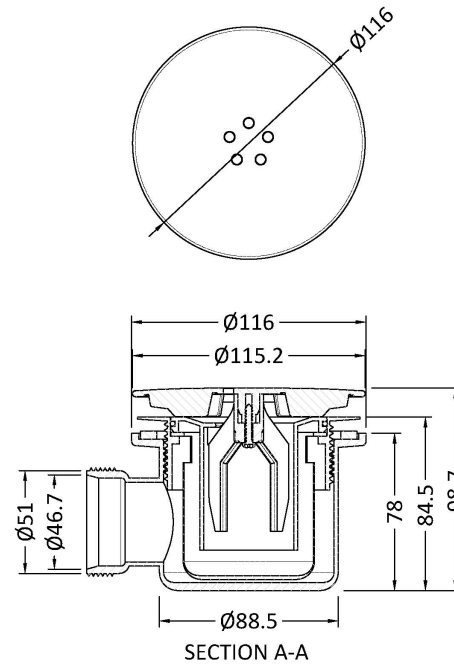

Sales Code: STW002

Description: Mega Flow Shower Waste With Knuckle Blk

Product Dimensions

| | |
|-------------------|------|
| Length (mm): | |
| Width (mm): | 115 |
| Height (mm): | 78 |
| Depth (mm): | 780 |
| Nett Weight (kg): | 0.31 |

Packaging Dimensions

| | |
|--------------------|------|
| Height (mm): | 170 |
| Width (mm): | 135 |
| Depth (mm): | 100 |
| Gross Weight (kg): | 0.37 |

Packaging Data

| | |
|---------------|---------------------|
| Box Colour: | White Cardboard Box |
| Box Qty: | 1 |
| Label Size: | 100 x 50 |
| Label Colour: | White Label |
| Label Qty: | 2 |

Outer Box Dimensions (If Applicable)

| | |
|--------------------|---------------|
| Height (mm): | 560 |
| Width (mm): | 360 |
| Length (mm): | |
| Depth (mm): | |
| Gross Weight (kg): | 14 |
| Barcode: | 5056211884576 |

Product Details

| | |
|--------------------------|----------------|
| Country of Origin: | China |
| Fitting Instruction: | No |
| CE Certification: | N/A |
| Product Material: | Pp |
| Heating Element Wattage: | Not Applicable |
| Colour/Finish: | Black |
| Product Diameter: | 115mm |
| Connection Size: | 1 1/2" |