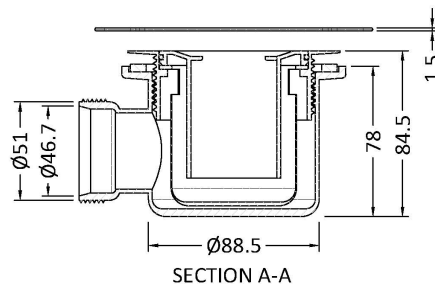

Sales Code: STW004S

Description: Square Shower Waste White Top

Product Dimensions

Length (mm):	
Width (mm):	144
Height (mm):	86
Depth (mm):	144
Nett Weight (kg):	0.41

Packaging Dimensions

Height (mm):	188
Width (mm):	162
Depth (mm):	123
Gross Weight (kg):	0.41

Packaging Data

Box Colour:	White Cardboard Box
Box Qty:	1
Label Size:	100 x 50
Label Colour:	White Label
Label Qty:	2

Outer Box Dimensions (If Applicable)

Height (mm):	560
Width (mm):	360
Length (mm):	
Depth (mm):	
Gross Weight (kg):	14
Barcode:	5056462680200

Product Details

Country of Origin:	China
Fitting Instruction:	No
CE & UKCA:	N/A
Product Material:	Pp/Stainless Steel
Heating Element Wattage:	Not Applicable
Colour/Finish:	White
Product Diameter:	115mm
Connection Size:	11/2"