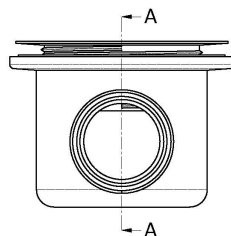

Sales Code: STW004S

Description: Square Shower Waste White Top

Product Dimensions

Length (mm):	
Width (mm):	144
Height (mm):	86
Depth (mm):	144
Nett Weight (kg):	0.41

Packaging Dimensions

Height (mm):	188
Width (mm):	162
Depth (mm):	123
Gross Weight (kg):	0.41

Packaging Data

Box Colour:	White Cardboard Box
Box Qty:	1
Label Size:	100 x 50
Label Colour:	White Label
Label Qty:	2

Outer Box Dimensions (If Applicable)

Height (mm):	560
Width (mm):	360
Length (mm):	
Depth (mm):	
Gross Weight (kg):	14
Barcode:	5056462680200

Product Details

Country of Origin:	China
Fitting Instruction:	No
CE & UKCA:	N/A
Product Material:	Pp/Stainless Steel
Heating Element Wattage:	Not Applicable
Colour/Finish:	White
Product Diameter:	115mm
Connection Size:	11/2"