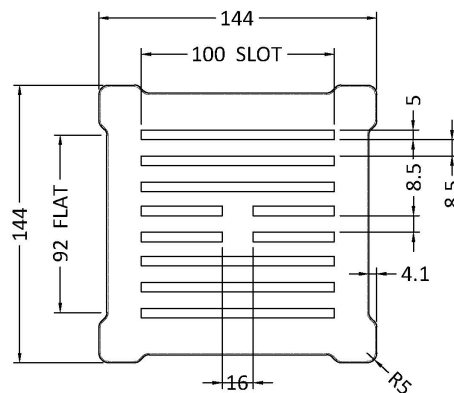

Sales Code: STW004S

Description: Square Shower Waste White Top

Product Dimensions

Length (mm):	
Width (mm):	144
Height (mm):	86
Depth (mm):	144
Nett Weight (kg):	0.41

Packaging Dimensions

Height (mm):	188
Width (mm):	162
Depth (mm):	123
Gross Weight (kg):	0.41

Packaging Data

Box Colour:	White Cardboard Box
Box Qty:	1
Label Size:	100 x 50
Label Colour:	White Label
Label Qty:	2

Outer Box Dimensions (If Applicable)

Height (mm):	560
Width (mm):	360
Length (mm):	
Depth (mm):	
Gross Weight (kg):	14
Barcode:	5056462680200

Product Details

Country of Origin:	China
Fitting Instruction:	No
CE & UKCA:	N/A
Product Material:	Pp/Stainless Steel
Heating Element Wattage:	Not Applicable
Colour/Finish:	White
Product Diameter:	115mm
Connection Size:	11/2"