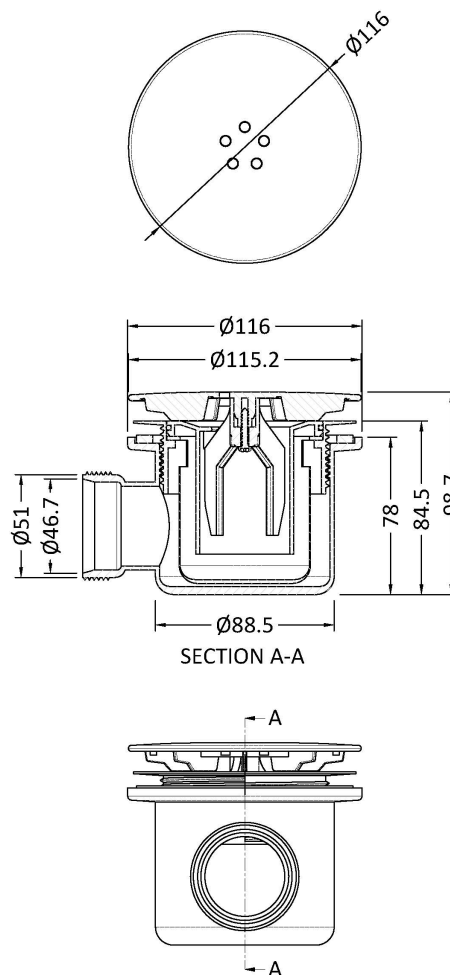

Sales Code: STW004

Description: Mega Flow Shower Waste White Top

### Product Dimensions

Length (mm):	
Width (mm):	115
Height (mm):	78
Depth (mm):	780
Nett Weight (kg):	0.31

### Packaging Dimensions

Height (mm):	170
Width (mm):	135
Depth (mm):	100
Gross Weight (kg):	0.37

### Outer Box Dimensions (If Applicable)

Height (mm):	560
Width (mm):	360
Length (mm):	
Depth (mm):	
Gross Weight (kg):	14
Barcode:	5056462623979