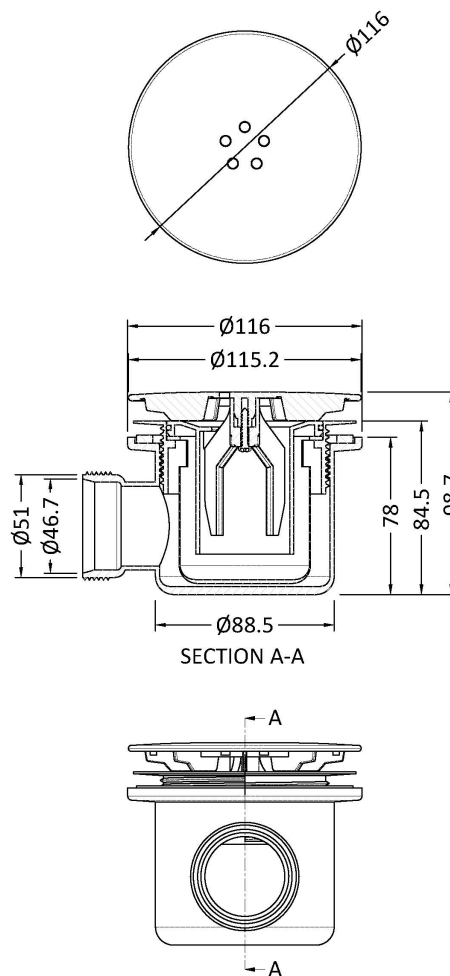

Sales Code: STW006

Description: Mega Flow Shower Waste Bb Top/Black Body

Product Dimensions

Length (mm):	
Width (mm):	115
Height (mm):	78
Depth (mm):	780
Nett Weight (kg):	0.31

Packaging Dimensions

Height (mm):	170
Width (mm):	135
Depth (mm):	100
Gross Weight (kg):	0.37

Packaging Data

Box Colour:	White Cardboard Box
Box Qty:	1
Label Size:	100 x 50
Label Colour:	White Label
Label Qty:	2

Outer Box Dimensions (If Applicable)

Height (mm):	560
Width (mm):	360
Length (mm):	
Depth (mm):	
Gross Weight (kg):	14
Barcode:	5056462624198

Product Details

Country of Origin:	China
Fitting Instruction:	No
CE Certification:	N/A
Product Material:	Pp
Heating Element Wattage:	Not Applicable
Colour/Finish:	Brushed Brass
Product Diameter:	115mm
Connection Size:	1 1/2"