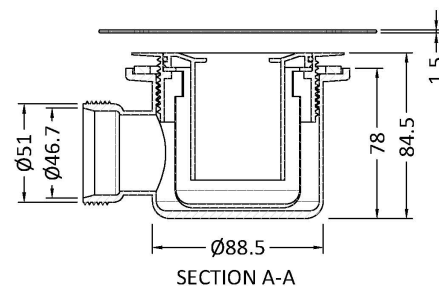

Sales Code: STW007S

Description: Square Shower Waste Chrome Top

Product Dimensions

Length (mm):	
Width (mm):	144
Height (mm):	86
Depth (mm):	144
Nett Weight (kg):	0.41

Packaging Dimensions

Height (mm):	188
Width (mm):	162
Depth (mm):	123
Gross Weight (kg):	0.41

Packaging Data

Box Colour:	White Cardboard Box
Box Qty:	1
Label Size:	100 x 50
Label Colour:	White Label
Label Qty:	2

Outer Box Dimensions (If Applicable)

Height (mm):	560
Width (mm):	360
Length (mm):	
Depth (mm):	
Gross Weight (kg):	14
Barcode:	5056462680231

Product Details

Country of Origin:	China
Fitting Instruction:	No
CE & UKCA:	N/A
Product Material:	Pp/Stainless Steel
Heating Element Wattage:	Not Applicable
Colour/Finish:	Chrome
Product Diameter:	115mm
Connection Size:	1 1/2"