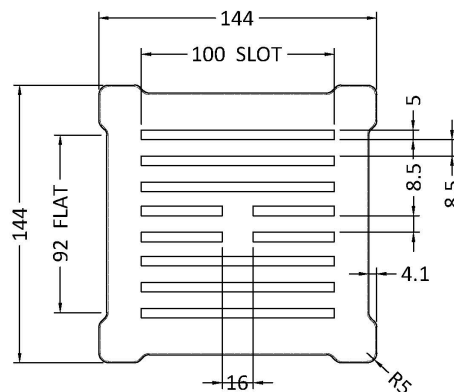

Sales Code: STW007S

Description: Square Shower Waste Chrome Top

Product Dimensions

Length (mm):	
Width (mm):	144
Height (mm):	86
Depth (mm):	144
Nett Weight (kg):	0.41

Packaging Dimensions

Height (mm):	188
Width (mm):	162
Depth (mm):	123
Gross Weight (kg):	0.41

Packaging Data

Box Colour:	White Cardboard Box
Box Qty:	1
Label Size:	100 x 50
Label Colour:	White Label
Label Qty:	2

Outer Box Dimensions (If Applicable)

Height (mm):	560
Width (mm):	360
Length (mm):	
Depth (mm):	
Gross Weight (kg):	14
Barcode:	5056462680231

Product Details

Country of Origin:	China
Fitting Instruction:	No
CE & UKCA:	N/A
Product Material:	Pp/Stainless Steel
Heating Element Wattage:	Not Applicable
Colour/Finish:	Chrome
Product Diameter:	115mm
Connection Size:	1 1/2"