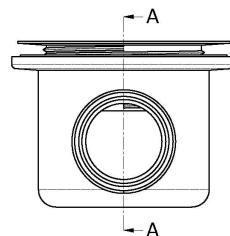

Sales Code: STW007S

Description: Square Shower Waste Chrome Top

Product Dimensions

Length (mm):	
Width (mm):	144
Height (mm):	86
Depth (mm):	144
Nett Weight (kg):	0.41

Packaging Dimensions

Height (mm):	188
Width (mm):	162
Depth (mm):	123
Gross Weight (kg):	0.41

Packaging Data

Box Colour:	White Cardboard Box
Box Qty:	1
Label Size:	100 x 50
Label Colour:	White Label
Label Qty:	2

Outer Box Dimensions (If Applicable)

Height (mm):	560
Width (mm):	360
Length (mm):	
Depth (mm):	
Gross Weight (kg):	14
Barcode:	5056462680231

Product Details

Country of Origin:	China
Fitting Instruction:	No
CE & UKCA:	N/A
Product Material:	Pp/Stainless Steel
Heating Element Wattage:	Not Applicable
Colour/Finish:	Chrome
Product Diameter:	115mm
Connection Size:	1 1/2"