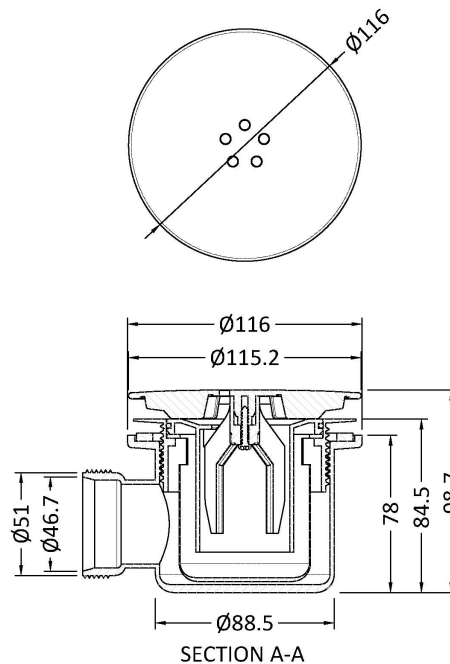

Sales Code: STW007

Description: Mega Flow Shower Waste Chrome Top

Product Dimensions

Length (mm):	
Width (mm):	115
Height (mm):	78
Depth (mm):	780
Nett Weight (kg):	0.41

Packaging Dimensions

Height (mm):	170
Width (mm):	135
Depth (mm):	100
Gross Weight (kg):	0.41

Packaging Data

Box Colour:	White Cardboard Box
Box Qty:	1
Label Size:	100 x 50
Label Colour:	White Label
Label Qty:	2

Outer Box Dimensions (If Applicable)

Height (mm):	560
Width (mm):	360
Length (mm):	
Depth (mm):	
Gross Weight (kg):	14
Barcode:	5056462624419

Product Details

Country of Origin:	China
Fitting Instruction:	No
CE Certification:	N/A
Product Material:	Pp
Heating Element Wattage:	Not Applicable
Colour/Finish:	Chrome
Product Diameter:	115mm
Connection Size:	1 1/2"