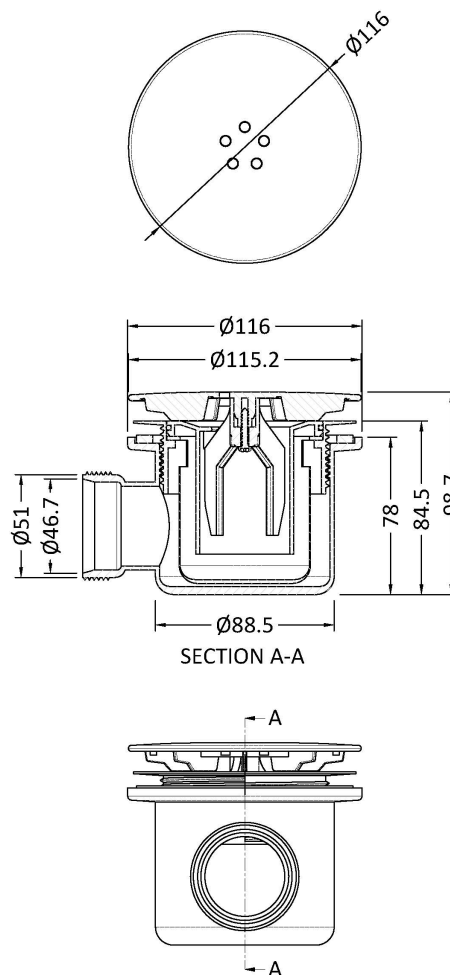

### Product Dimensions

Length (mm):	
Width (mm):	116
Height (mm):	99
Depth (mm):	116
Nett Weight (kg):	0.41

### Packaging Dimensions

Height (mm):	170
Width (mm):	135
Depth (mm):	100
Gross Weight (kg):	0.41

### Outer Box Dimensions (If Applicable)

Height (mm):	560
Width (mm):	360
Length (mm):	
Depth (mm):	
Gross Weight (kg):	14
Barcode:	5056462679723

### Product Details

Country of Origin:	China
Fitting Instruction:	No
CE & UKCA:	N/A
Product Material:	Pp
Heating Element Wattage:	Not Applicable
Colour/Finish:	Brushed Pewter
Product Diameter:	115mm
Connection Size:	1 1/2"