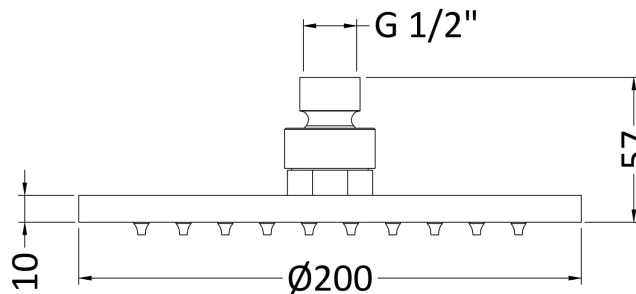

Sales Code: STY069

Description: Led 200mm Round Fixed Head

### Product Dimensions

Length (mm):	
Width (mm):	200
Height (mm):	58
Depth (mm):	200
Nett Weight (kg):	1.08

### Packaging Dimensions

Length (mm):	230
Width (mm):	420
Height (mm):	
Gross Weight (kg):	1.08

### Outer Box Dimensions (If Applicable)

Length (mm):	
Width (mm):	230
Height (mm):	480
Depth (mm):	420
Gross Weight (kg):	11
Barcode:	5055369048649