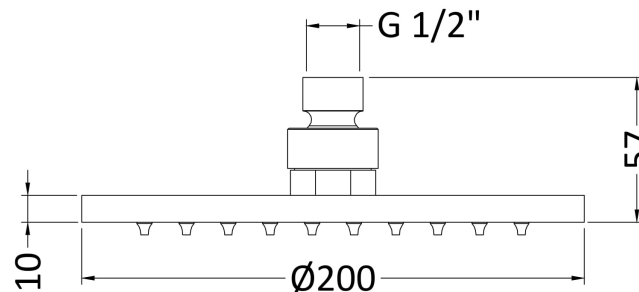

Sales Code: STY069

Description: Led 200mm Round Fixed Head

Product Dimensions

Length (mm):	
Width (mm):	200
Height (mm):	58
Depth (mm):	200
Nett Weight (kg):	1.08

Packaging Dimensions

Length (mm):	230
Width (mm):	420
Height (mm):	
Gross Weight (kg):	1.08

Packaging Data

Box Colour:	White Cardboard Box
Box Qty:	1
Label Size:	100 x 50
Label Colour:	White Label
Label Qty:	2

Outer Box Dimensions (If Applicable)

Length (mm):	
Width (mm):	230
Height (mm):	480
Depth (mm):	420
Gross Weight (kg):	11
Barcode:	5055369048649

Product Details

Country of Origin:	China
Fitting Instruction:	Yes
Product Material:	Brass
Mount Type:	Wall, Surface
Outlet Elbow Supplied:	No
Easy Clean:	No
Head Included:	Yes
Handset Included:	No
Body Jets Included:	Not Applicable
No of Body Jets:	Not Applicable
Operating Pressure (bar):	0.5
Valve/Cartridge Type:	Not Applicable
Flow Rates (L/min):	0.1 bar: N/A 0.5 bar: N/A 1 bar: N/A 2 bar: N/A 3 bar: N/A
TMV2 Approved:	No Approval No: N/A
TMV3 Approved:	No Approval No: N/A
WRAS Approved:	No Approval No: N/A
Head Function:	Single
Handset Function:	Not Applicable
Body Jet Info:	Not Applicable
Pipe Size:	Not Applicable
Pipe Centres:	N/A
Colour/Finish:	Chrome
Hose Included:	Not Applicable
No. of Outlets:	N/A