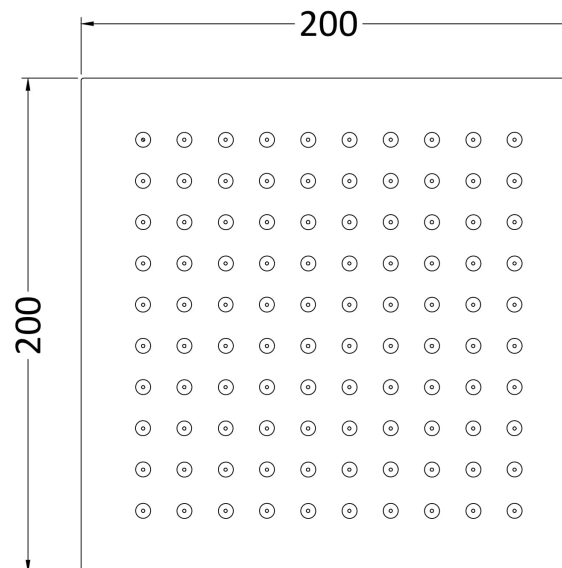

Sales Code: STY070

Description: Led 200mm Square Fixed Head

Product Dimensions

Length (mm):	
Width (mm):	200
Height (mm):	58
Depth (mm):	200
Nett Weight (kg):	1.24

Packaging Dimensions

Length (mm):	475
Width (mm):	230
Height (mm):	420
Gross Weight (kg):	1.24

Packaging Data

Box Colour:	White Cardboard Box
Box Qty:	1
Label Size:	100 x 50
Label Colour:	White Label
Label Qty:	2

Outer Box Dimensions (If Applicable)

Length (mm):	
Width (mm):	230
Height (mm):	480
Depth (mm):	425
Gross Weight (kg):	12
Barcode:	5055369048656