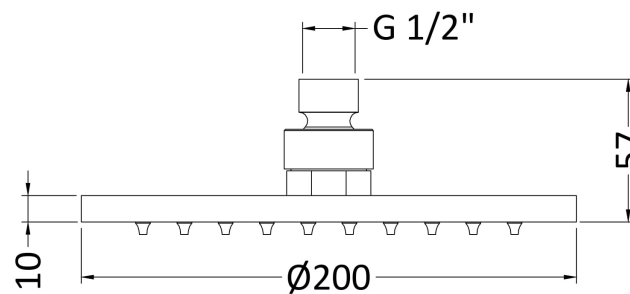

Sales Code: STY070

Description: Led 200mm Square Fixed Head

Product Dimensions

Length (mm):	
Width (mm):	200
Height (mm):	58
Depth (mm):	200
Nett Weight (kg):	1.24

Packaging Dimensions

Length (mm):	475
Width (mm):	230
Height (mm):	420
Gross Weight (kg):	1.24

Packaging Data

Box Colour:	White Cardboard Box
Box Qty:	1
Label Size:	100 x 50
Label Colour:	White Label
Label Qty:	2

Outer Box Dimensions (If Applicable)

Length (mm):	
Width (mm):	230
Height (mm):	480
Depth (mm):	425
Gross Weight (kg):	12
Barcode:	5055369048656

Product Details

Country of Origin:	China
Fitting Instruction:	No
Product Material:	Brass
Mount Type:	Wall, Surface
Outlet Elbow Supplied:	No
Easy Clean:	Yes
Head Included:	Yes
Handset Included:	No
Body Jets Included:	Not Applicable
No of Body Jets:	Not Applicable
Operating Pressure (bar):	0.5
Valve/Cartridge Type:	Not Applicable
Flow Rates (L/min):	0.1 bar: N/A 0.5 bar: N/A 1 bar: N/A 2 bar: N/A 3 bar: N/A
TMV2 Approved:	No Approval No: N/A
TMV3 Approved:	No Approval No: N/A
WRAS Approved:	No Approval No: N/A
Head Function:	Single
Handset Function:	Not Applicable
Body Jet Info:	Not Applicable
Pipe Size:	Not Applicable
Pipe Centres:	N/A
Colour/Finish:	Chrome
Hose Included:	Not Applicable
No. of Outlets:	N/A