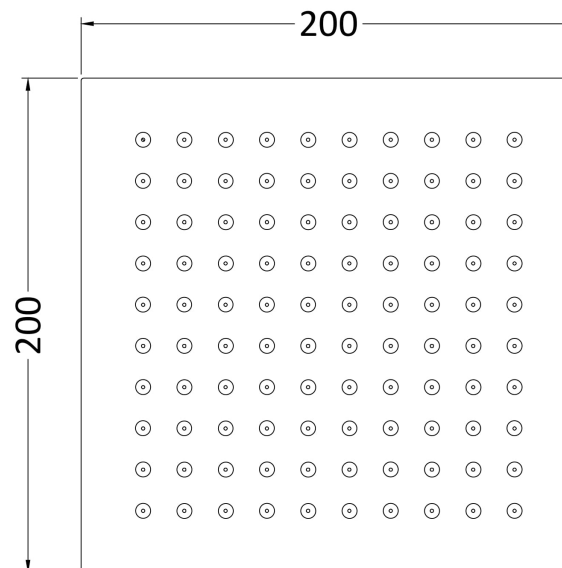

Sales Code: STY070

Description: Led 200mm Square Fixed Head

Product Dimensions

Length (mm):	
Width (mm):	200
Height (mm):	58
Depth (mm):	200
Nett Weight (kg):	1.24

Packaging Dimensions

Length (mm):	475
Width (mm):	230
Height (mm):	
Gross Weight (kg):	1.24

Packaging Data

Box Colour:	White Cardboard Box
Box Qty:	1
Label Size:	100 x 50
Label Colour:	White Label
Label Qty:	2

Outer Box Dimensions (If Applicable)

Length (mm):	
Width (mm):	230
Height (mm):	480
Depth (mm):	425
Gross Weight (kg):	12
Barcode:	5055369048656