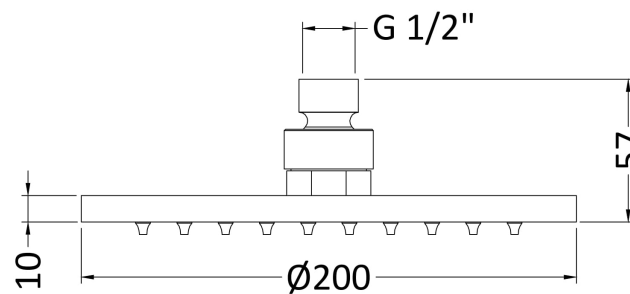

Sales Code: STY070

Description: Led 200mm Square Fixed Head

Product Dimensions

Length (mm):	
Width (mm):	200
Height (mm):	58
Depth (mm):	200
Nett Weight (kg):	1.24

Packaging Dimensions

Length (mm):	475
Width (mm):	230
Height (mm):	
Gross Weight (kg):	1.24

Packaging Data

Box Colour:	White Cardboard Box
Box Qty:	1
Label Size:	100 x 50
Label Colour:	White Label
Label Qty:	2

Outer Box Dimensions (If Applicable)

Length (mm):	
Width (mm):	230
Height (mm):	480
Depth (mm):	425
Gross Weight (kg):	12
Barcode:	5055369048656

Product Details

Country of Origin:	China
Fitting Instruction:	No
Product Material:	Brass
Mount Type:	Wall, Surface
Outlet Elbow Supplied:	No
Easy Clean:	Yes
Head Included:	Yes
Handset Included:	No
Body Jets Included:	Not Applicable
No of Body Jets:	Not Applicable
Operating Pressure (bar):	0.5
Valve/Cartridge Type:	Not Applicable
Flow Rates (L/min):	0.1 bar: N/A 0.5 bar: N/A 1 bar: N/A 2 bar: N/A 3 bar: N/A
TMV2 Approved:	No Approval No: N/A
TMV3 Approved:	No Approval No: N/A
WRAS Approved:	No Approval No: N/A
Head Function:	Single
Handset Function:	Not Applicable
Body Jet Info:	Not Applicable
Pipe Size:	Not Applicable
Pipe Centres:	N/A
Colour/Finish:	Chrome
Hose Included:	Not Applicable
No. of Outlets:	N/A