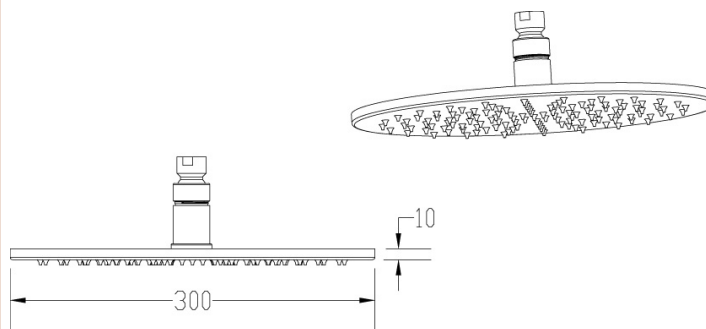

Sales Code: STY071

Description: Led 300mm Round Fixed Head

Product Dimensions

Length (mm):	
Width (mm):	300
Height (mm):	58
Depth (mm):	300
Nett Weight (kg):	2.04

Packaging Dimensions

Length (mm):	345
Width (mm):	410
Height (mm):	
Gross Weight (kg):	2.04

Packaging Data

Box Colour:	White Cardboard Box
Box Qty:	1
Label Size:	100 x 50
Label Colour:	White Label
Label Qty:	2

Outer Box Dimensions (If Applicable)

Length (mm):	
Width (mm):	350
Height (mm):	645
Depth (mm):	425
Gross Weight (kg):	20
Barcode:	5055369051465

Product Details

Country of Origin:	China
Fitting Instruction:	No
Product Material:	Brass
Mount Type:	Wall, Surface
Outlet Elbow Supplied:	No
Easy Clean:	Yes
Head Included:	Yes
Handset Included:	No
Body Jets Included:	Not Applicable
No of Body Jets:	Not Applicable
Operating Pressure (bar):	0.5
Valve/Cartridge Type:	Not Applicable
Flow Rates (L/min):	0.1 bar: N/A 0.5 bar: N/A 1 bar: N/A 2 bar: N/A 3 bar: N/A
TMV2 Approved:	No Approval No: N/A
TMV3 Approved:	No Approval No: N/A
WRAS Approved:	No Approval No: N/A
Head Function:	Single
Handset Function:	Not Applicable
Body Jet Info:	Not Applicable
Pipe Size:	Not Applicable
Pipe Centres:	N/A
Colour/Finish:	Chrome
Hose Included:	Not Applicable
No. of Outlets:	N/A