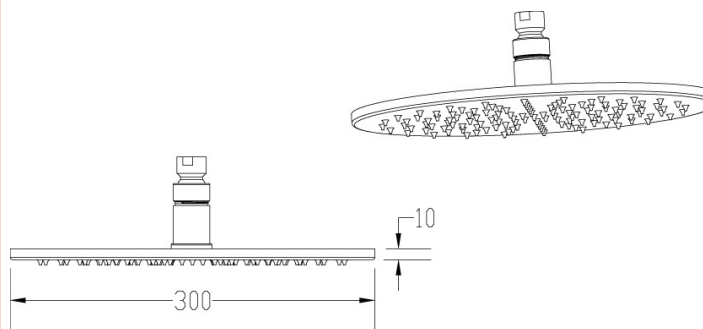

Sales Code: STY071

Description: Led 300mm Round Fixed Head

Product Dimensions

Length (mm):	
Width (mm):	300
Height (mm):	58
Depth (mm):	300
Nett Weight (kg):	2.04

Packaging Dimensions

Length (mm):	345
Width (mm):	410
Height (mm):	640
Gross Weight (kg):	2.04

Packaging Data

Box Colour:	White Cardboard Box
Box Qty:	1
Label Size:	100 x 50
Label Colour:	White Label
Label Qty:	2

Outer Box Dimensions (If Applicable)

Length (mm):	
Width (mm):	350
Height (mm):	645
Depth (mm):	425
Gross Weight (kg):	20
Barcode:	5055369051465

Product Details

Country of Origin:	China
Fitting Instruction:	No
Product Material:	Brass
Mount Type:	Wall, Surface
Outlet Elbow Supplied:	No
Easy Clean:	Yes
Head Included:	Yes
Handset Included:	No
Body Jets Included:	Not Applicable
No of Body Jets:	Not Applicable
Operating Pressure (bar):	0.5
Valve/Cartridge Type:	Not Applicable
Flow Rates (L/min):	0.1 bar: N/A 0.5 bar: N/A 1 bar: N/A 2 bar: N/A 3 bar: N/A
TMV2 Approved:	No Approval No: N/A
TMV3 Approved:	No Approval No: N/A
WRAS Approved:	No Approval No: N/A
Head Function:	Single
Handset Function:	Not Applicable
Body Jet Info:	Not Applicable
Pipe Size:	Not Applicable
Pipe Centres:	N/A
Colour/Finish:	Chrome
Hose Included:	Not Applicable
No. of Outlets:	N/A