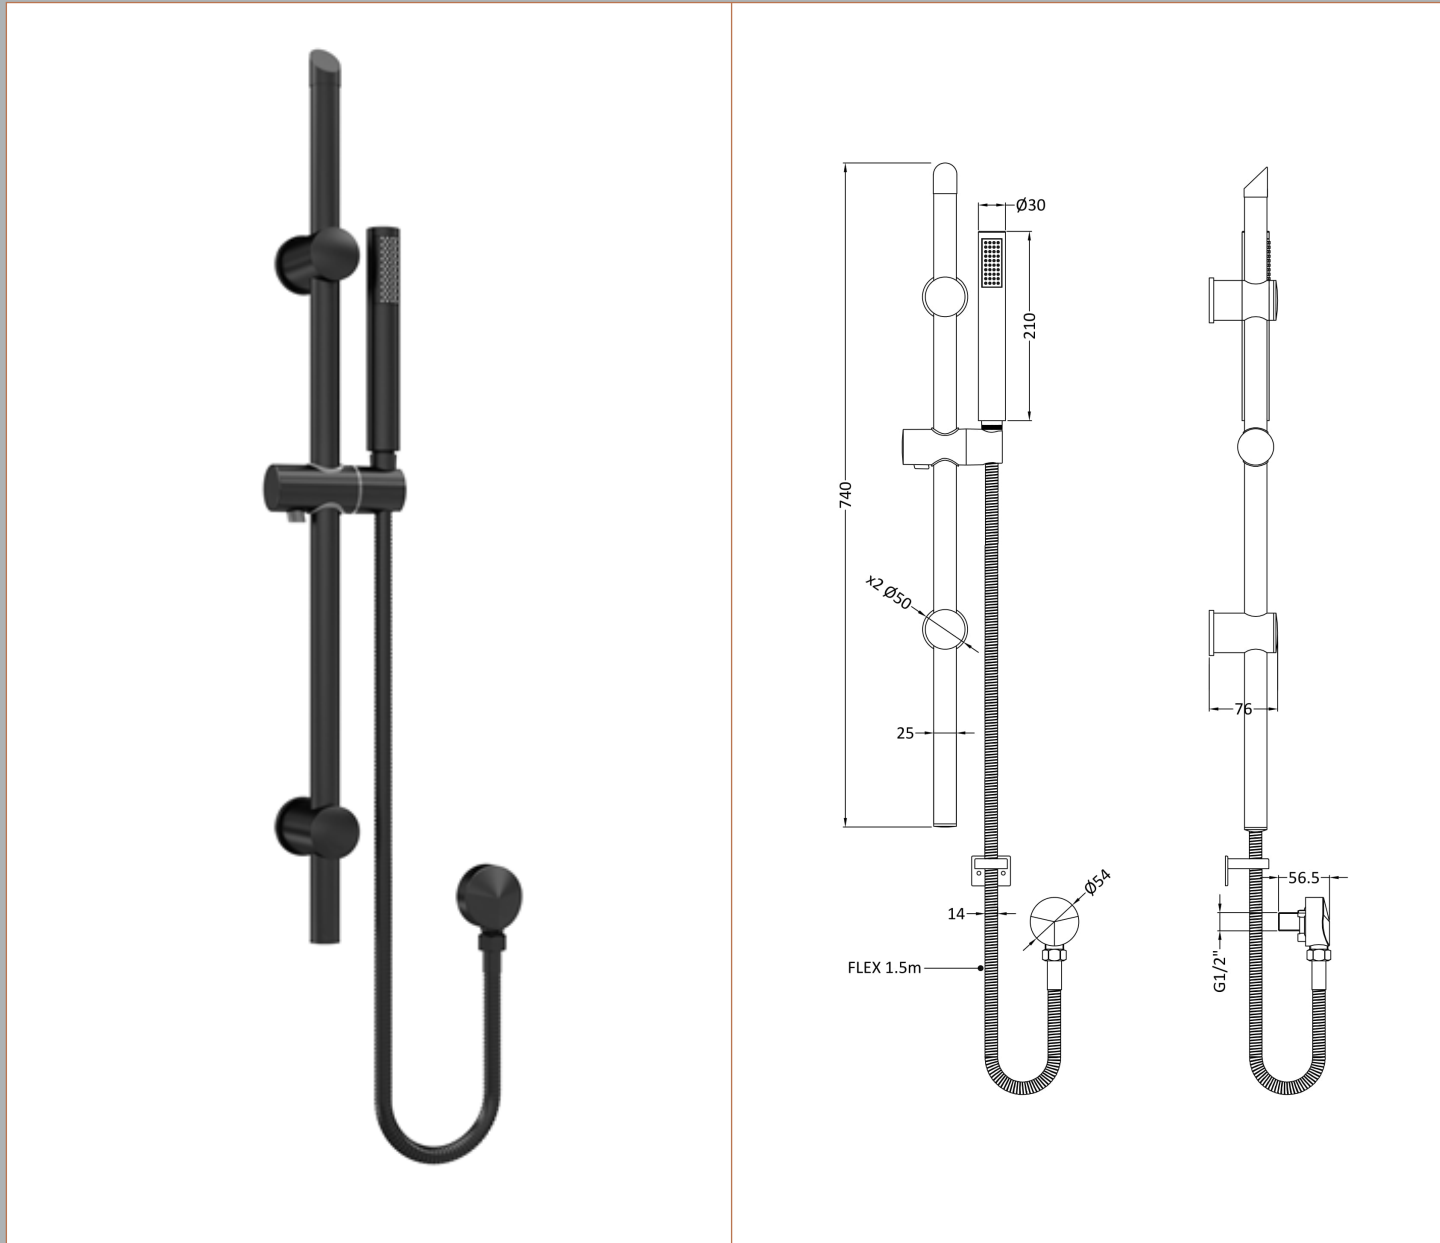

Sales Code: STY442

Description: Slide Rail Kit

Product Dimensions

Length (mm):	
Width (mm):	140
Height (mm):	740
Depth (mm):	76
Nett Weight (kg):	1.19

Packaging Dimensions

Length (mm):	790
Width (mm):	160
Height (mm):	
Gross Weight (kg):	1.19

Packaging Data

Box Colour:	White Cardboard Box
Box Qty:	1
Label Size:	100 x 50
Label Colour:	White Label
Label Qty:	2

Outer Box Dimensions (If Applicable)

Length (mm):	
Width (mm):	
Height (mm):	
Depth (mm):	
Gross Weight (kg):	13
Barcode:	5056462620237

Product Details

Country of Origin:	China
Fitting Instruction:	No
Product Material:	Brass/ABS
Mount Type:	Wall
Outlet Elbow Supplied:	Yes
Easy Clean:	Yes
Headset Included:	No
Handset Included:	Yes
Body Jets Included:	No
No of Body Jets:	Not Applicable
Operating Pressure (bar):	0.5
Valve/Cartridge Type:	Not Applicable
Flow Rates (L/min):	0.1 bar: N/A 0.5 bar: N/A 1 bar: N/A 2 bar: N/A 3 bar: N/A
TMV2 Approved:	No Approval No: N/A
TMV3 Approved:	No Approval No: N/A
WRAS Approved:	No Approval No: N/A
Head Function:	Not Applicable
Handset Function:	Single Setting
Body Jet Info:	Not Applicable
Pipe Size:	15 mm (1/2" Bsp)
Pipe Centres:	N/A
Colour/Finish:	Matt Black
Hose Included:	Yes
No. of Outlets:	1